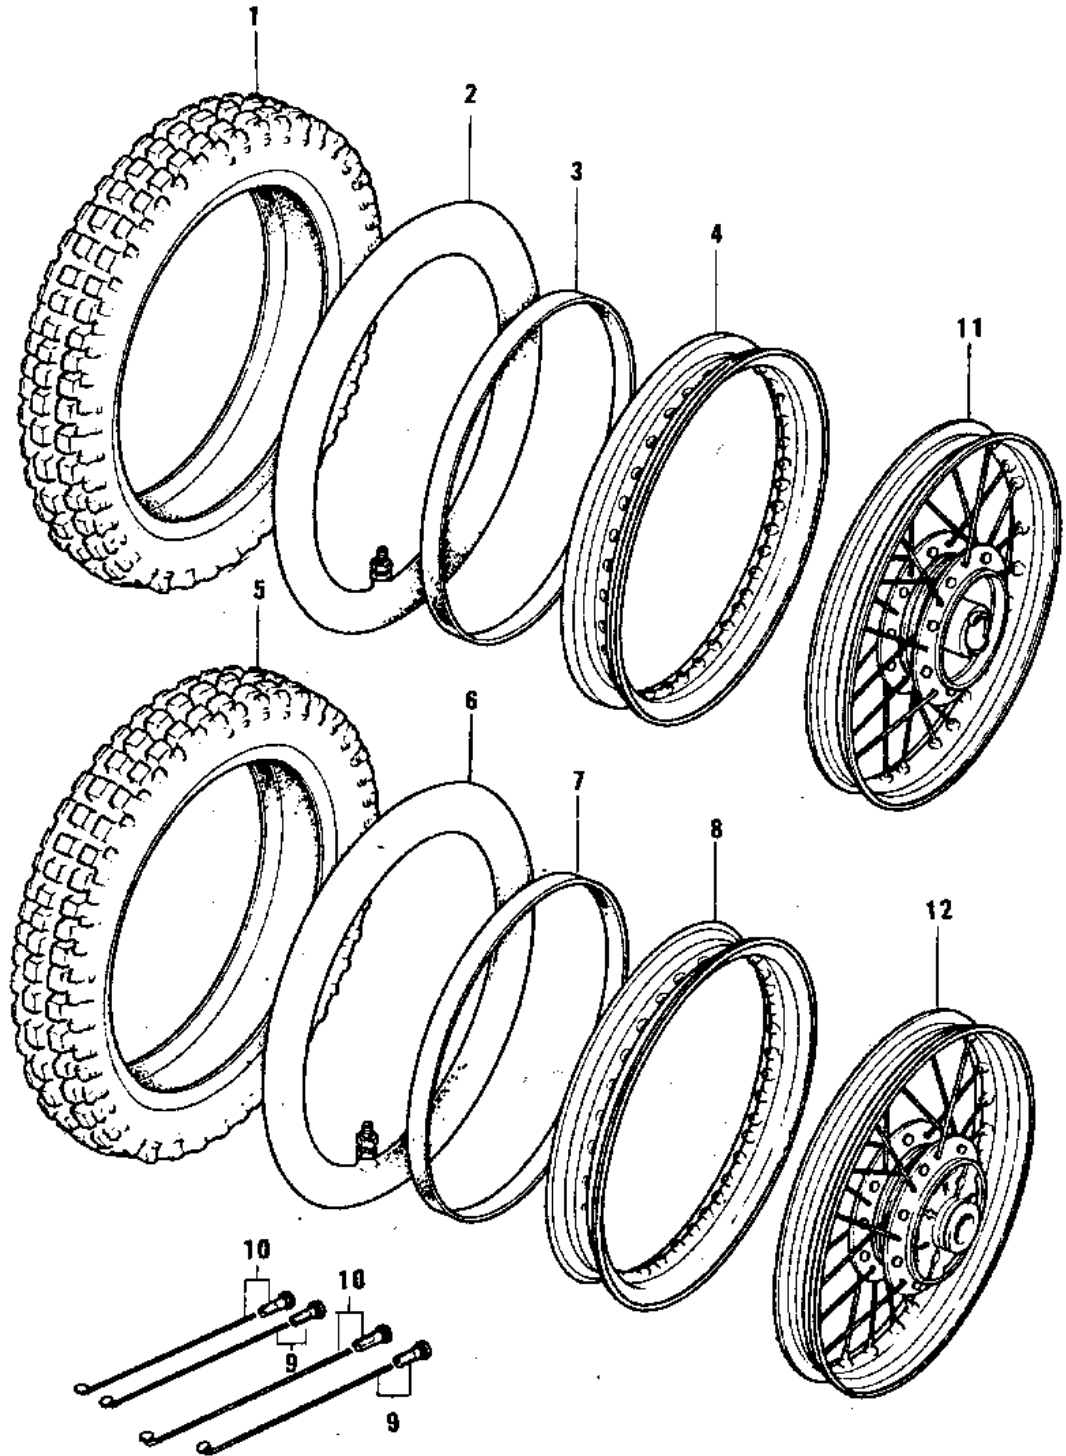

1974 G3SS-D PARTS DIAGRAM

WHEELS/TIRES ('74-'75)

1974 G3SS-D PARTS LIST

WHEELS/TIRES ('74-'75)

ITEM NAME	PART NUMBER	QUANTITY
TIRE 2.50-18 Y93C (Ref # 1)	41014-010	1
UNAVAILABLE IN PRICE BOOK (Ref # 2)	41022-013	1
BAND,RIM,4.00/5.10-18 (Ref # 3)	41023-1006	1
RIM,FR,1.40X18 (Ref # 4)	41025-1165	1
UNAVAILABLE IN PRICE BOOK (Ref # 5)	41014-008	1
TUBE 250/275-18 (Ref # 6)	41022-032	1
BAND,RIM,4.00/5.10-18 (Ref # 7)	41023-1006	1
RIM 1.60AX18W (Ref # 8)	41025-011	1
SPOKE-ASY,RR INNER (Ref # 9)	41027-056	36
SPOKE-ASY,RR OUTER (Ref # 10)	41028-056	36
WHEEL ASSY,FRONT (Ref # 11)	41074-002	1
WHEEL ASSY REAR (Ref # 12)	42048-001	1