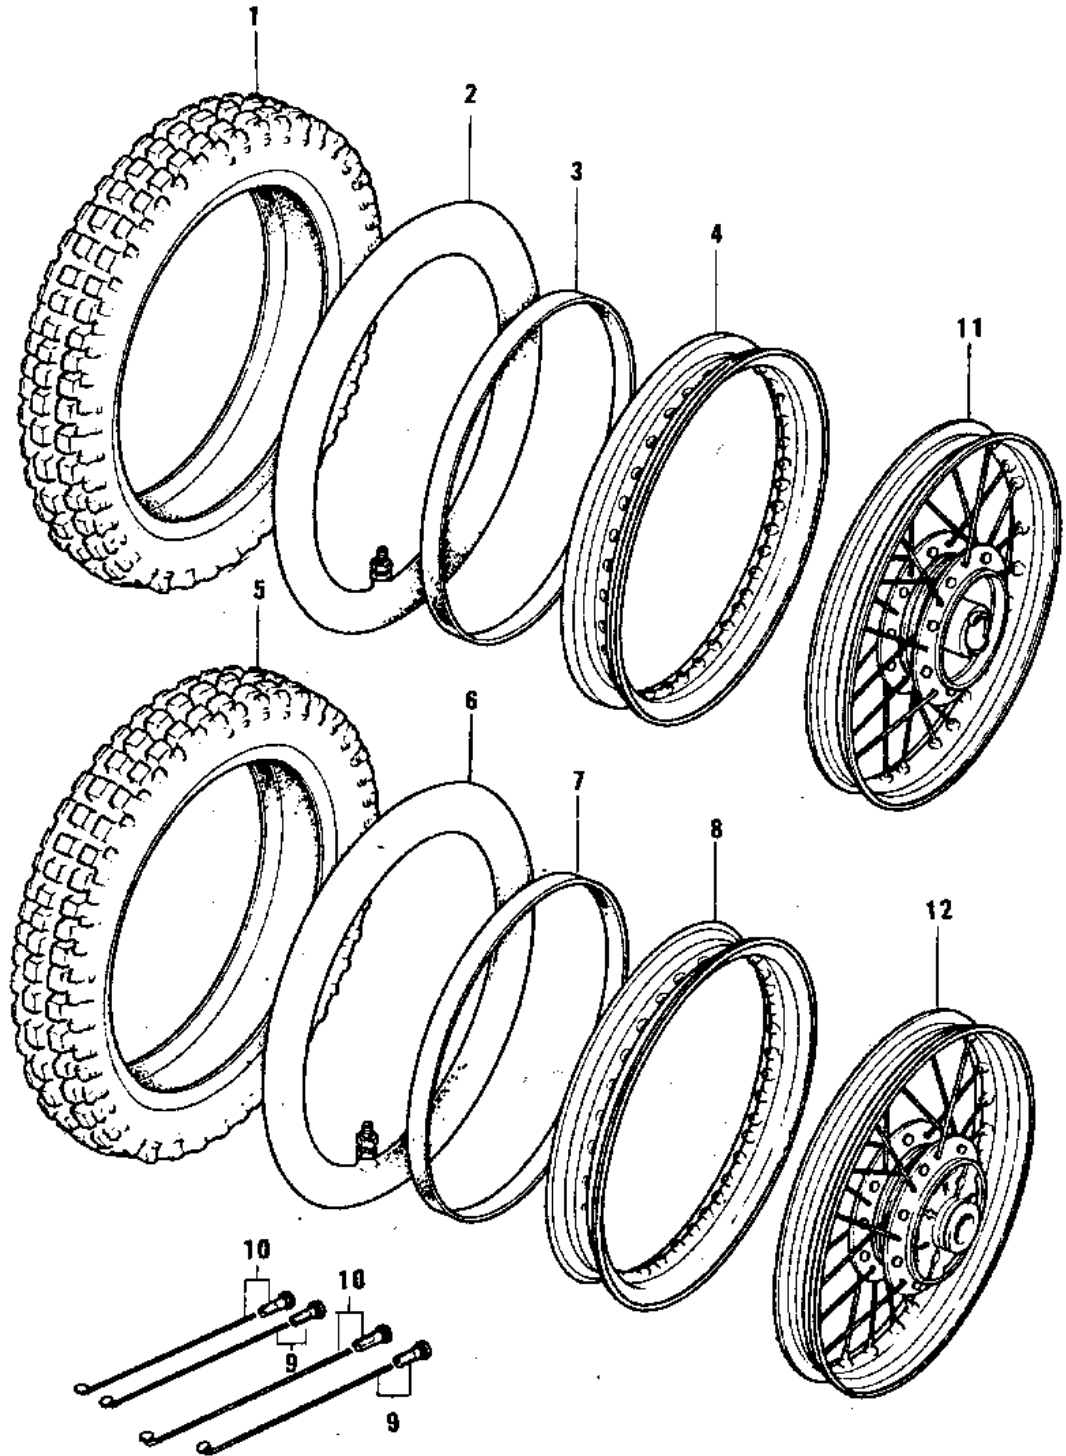

1969 G3SS PARTS DIAGRAM

WHEELS/TIRES ('74-'75)

1969 G3SS PARTS LIST

WHEELS/TIRES ('74-'75)

ITEM NAME	PART NUMBER	QUANTITY
TIRE 2.50-18 Y93C (Ref # 1)	41014-010	1
UNAVAILABLE IN PRICE BOOK (Ref # 2)	41022-013	1
BAND,RIM,4.00/5.10-18 (Ref # 3)	41023-1006	1
RIM,FR,1.40X18 (Ref # 4)	41025-1165	1
UNAVAILABLE IN PRICE BOOK (Ref # 5)	41014-008	1
TUBE 250/275-18 (Ref # 6)	41022-032	1
BAND,RIM,4.00/5.10-18 (Ref # 7)	41023-1006	1
RIM 1.60AX18W (Ref # 8)	41025-011	1
SPOKE-ASY,RR INNER (Ref # 9)	41027-056	36
SPOKE-ASY,RR OUTER (Ref # 10)	41028-056	36
WHEEL ASSY,FRONT (Ref # 11)	41074-002	1
WHEEL ASSY REAR (Ref # 12)	42048-001	1