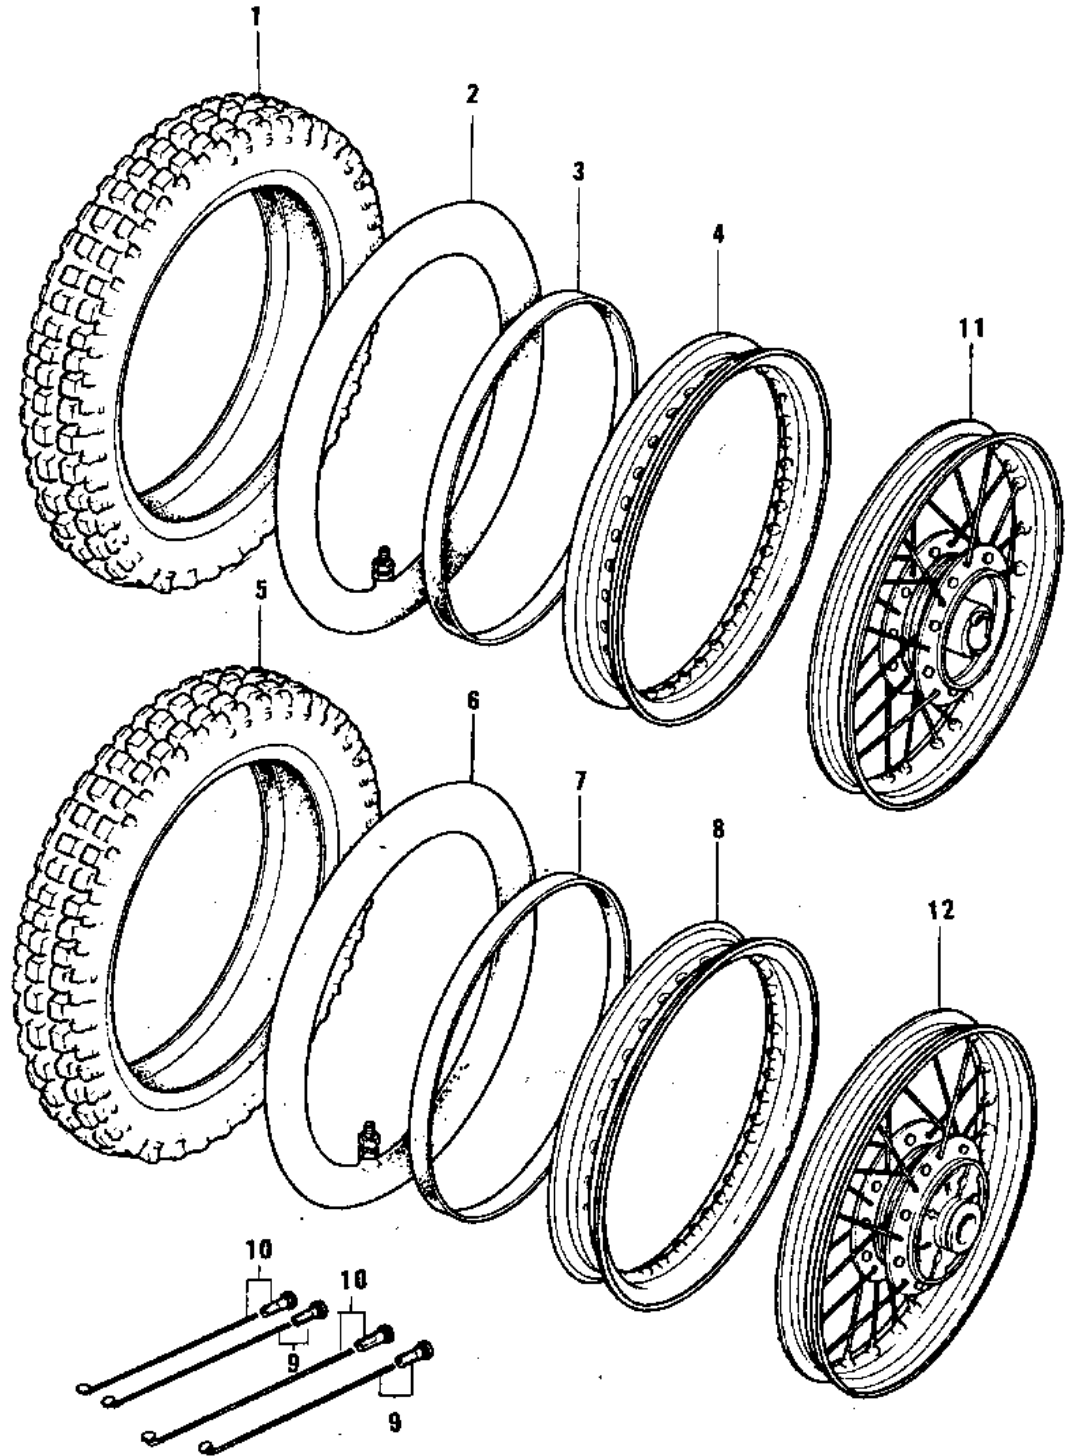

1969 G3SS PARTS DIAGRAM

WHEELS/TIRES ('74-'75)

1969 G3SS PARTS LIST

WHEELS/TIRES ('74-'75)

ITEM NAME	PART NUMBER	QUANTITY
TIRE 2.50-18 Y93C (Ref # 1)	41014-010	1
UNAVAILABLE IN PRICE BOOK (Ref # 2)	41022-013	1
BAND,RIM,4.00/5.10-18 (Ref # 3)	41023-1006	1
RIM,FR,1.40X18 (Ref # 4)	41025-1165	1
UNAVAILABLE IN PRICE BOOK (Ref # 5)	41014-008	1
TUBE 250/275-18 (Ref # 6)	41022-032	1
BAND,RIM,4.00/5.10-18 (Ref # 7)	41023-1006	1
RIM 1.60AX18W (Ref # 8)	41025-011	1
SPOKE-ASY,RR INNER (Ref # 9)	41027-056	36
SPOKE-ASY,RR OUTER (Ref # 10)	41028-056	36
WHEEL ASSY,FRONT (Ref # 11)	41074-002	1
WHEEL ASSY REAR (Ref # 12)	42048-001	1