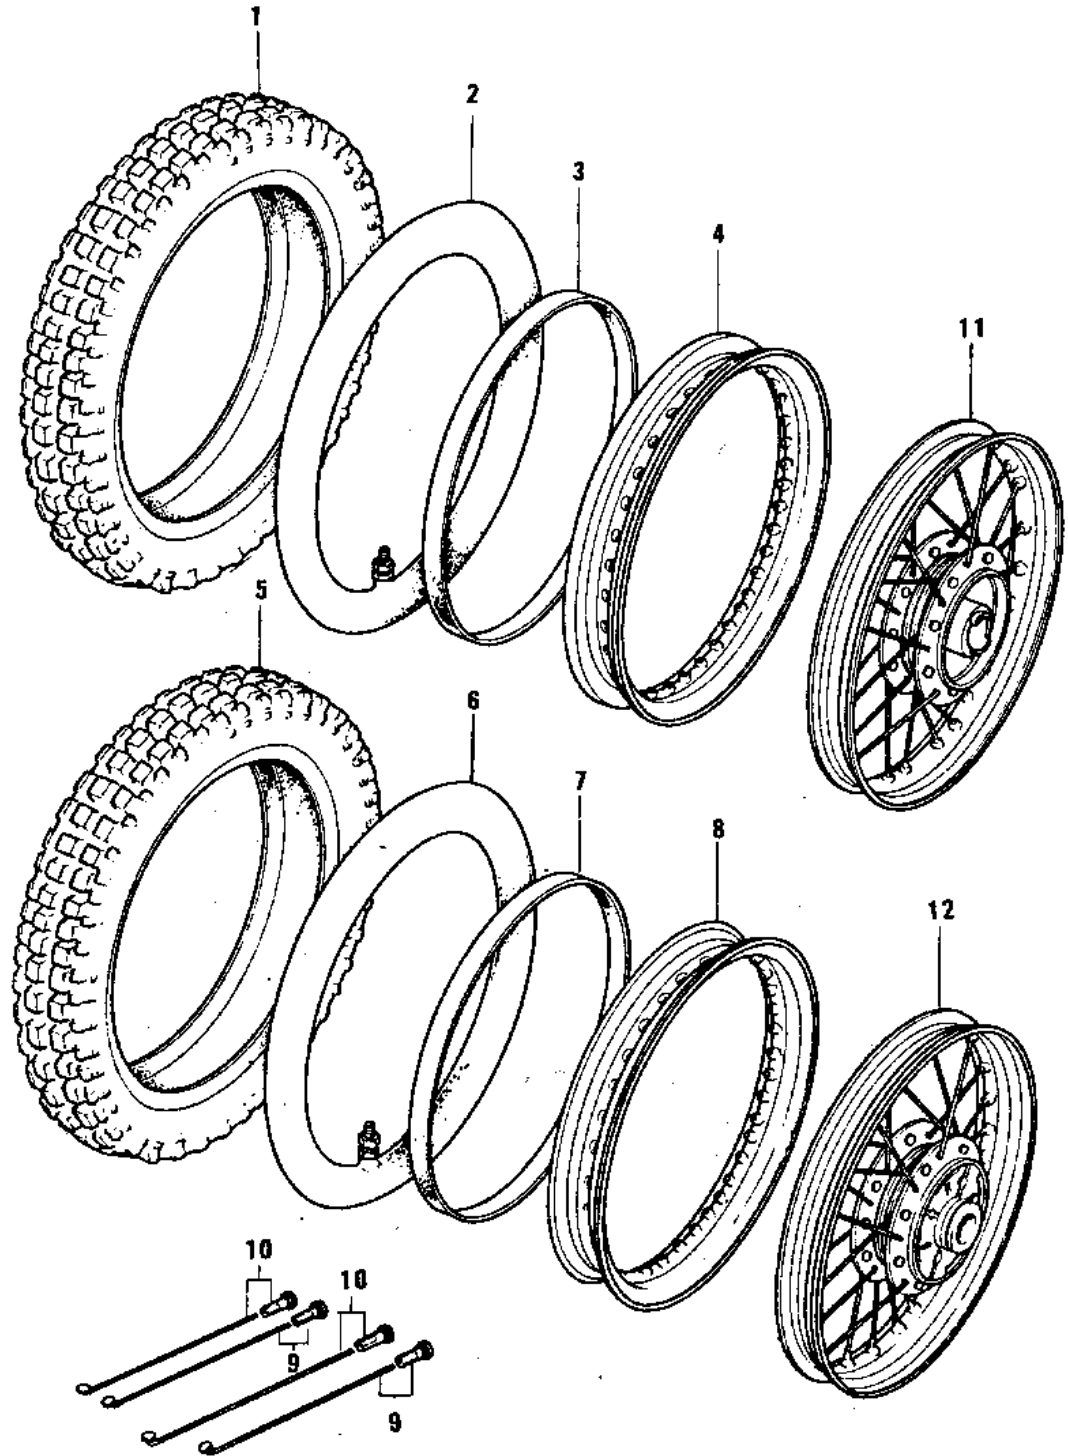

# 1970 Bushmaster PARTS DIAGRAM

WHEELS/TIRES ('74-'75)

## 1970 Bushmaster PARTS LIST

### WHEELS/TIRES ('74-'75)

ITEM NAME	PART NUMBER	QUANTITY
TIRE 2.50-18 Y93C (Ref # 1)	41014-010	1
UNAVAILABLE IN PRICE BOOK (Ref # 2)	41022-013	1
BAND,RIM,4.00/5.10-18 (Ref # 3)	41023-1006	1
RIM,FR,1.40X18 (Ref # 4)	41025-1165	1
UNAVAILABLE IN PRICE BOOK (Ref # 5)	41014-008	1
TUBE 250/275-18 (Ref # 6)	41022-032	1
BAND,RIM,4.00/5.10-18 (Ref # 7)	41023-1006	1
RIM 1.60AX18W (Ref # 8)	41025-011	1
SPOKE-ASY,RR INNER (Ref # 9)	41027-056	36
SPOKE-ASY,RR OUTER (Ref # 10)	41028-056	36
WHEEL ASSY,FRONT (Ref # 11)	41074-002	1
WHEEL ASSY REAR (Ref # 12)	42048-001	1