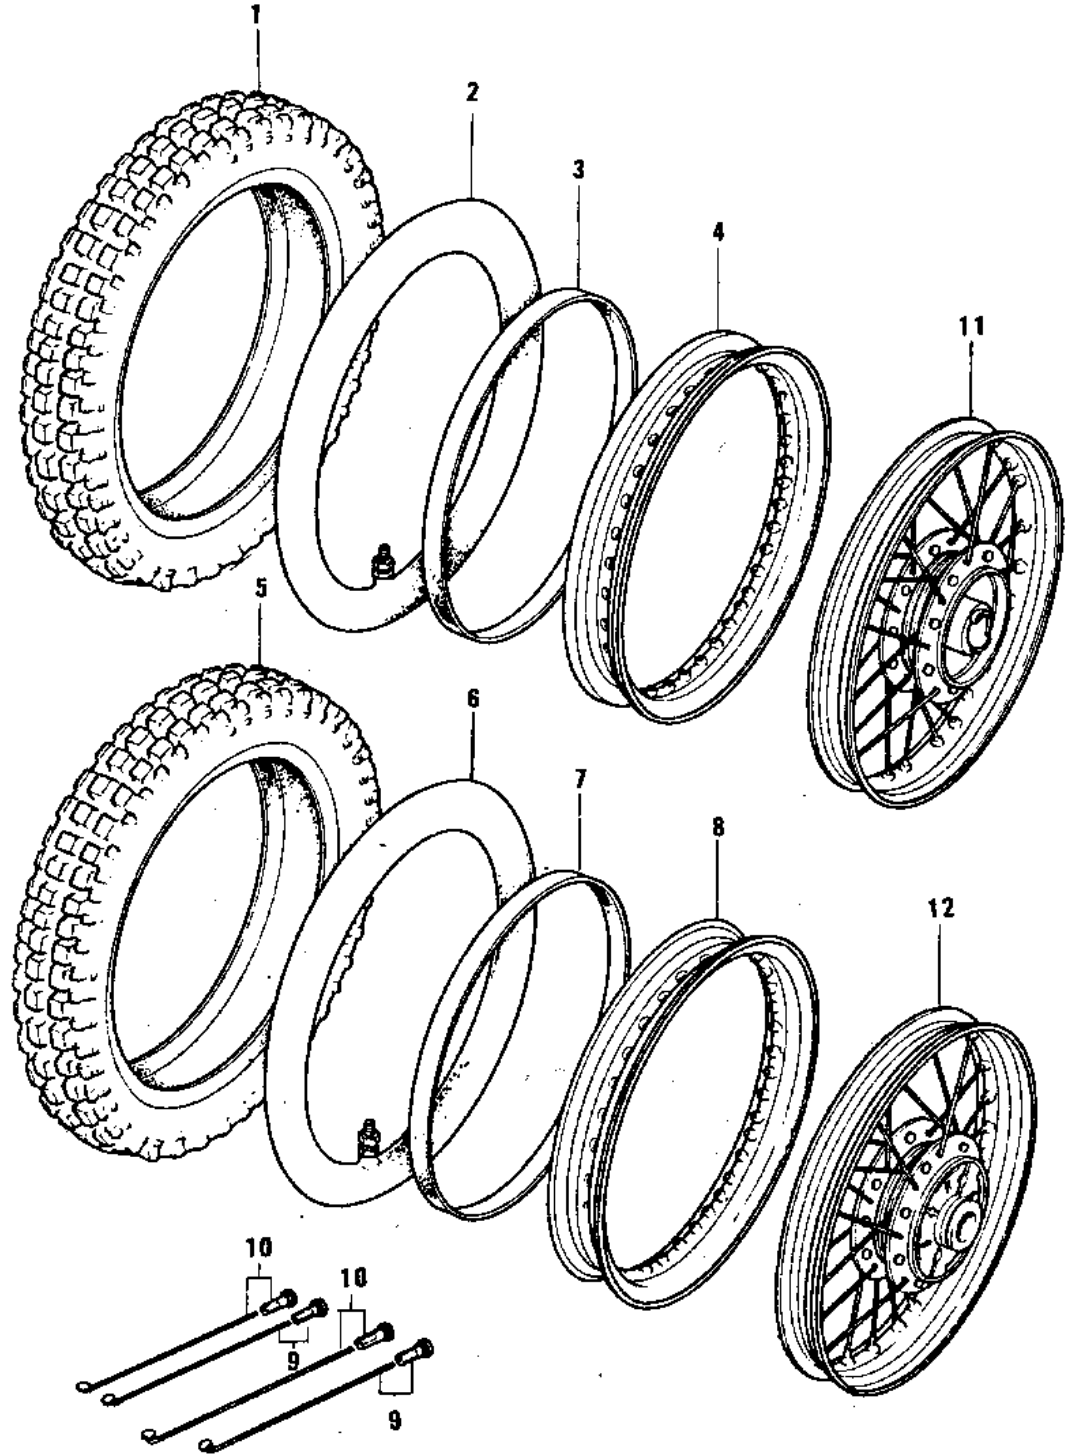

# 1970 Bushmaster PARTS DIAGRAM

WHEELS/TIRES ('74-'75)

## 1970 Bushmaster PARTS LIST

### WHEELS/TIRES ('74-'75)

ITEM NAME	PART NUMBER	QUANTITY
TIRE 2.50-18 Y93C (Ref # 1)	41014-010	1
UNAVAILABLE IN PRICE BOOK (Ref # 2)	41022-013	1
BAND,RIM,4.00/5.10-18 (Ref # 3)	41023-1006	1
RIM,FR,1.40X18 (Ref # 4)	41025-1165	1
UNAVAILABLE IN PRICE BOOK (Ref # 5)	41014-008	1
TUBE 250/275-18 (Ref # 6)	41022-032	1
BAND,RIM,4.00/5.10-18 (Ref # 7)	41023-1006	1
RIM 1.60AX18W (Ref # 8)	41025-011	1
SPOKE-ASY,RR INNER (Ref # 9)	41027-056	36
SPOKE-ASY,RR OUTER (Ref # 10)	41028-056	36
WHEEL ASSY,FRONT (Ref # 11)	41074-002	1
WHEEL ASSY REAR (Ref # 12)	42048-001	1