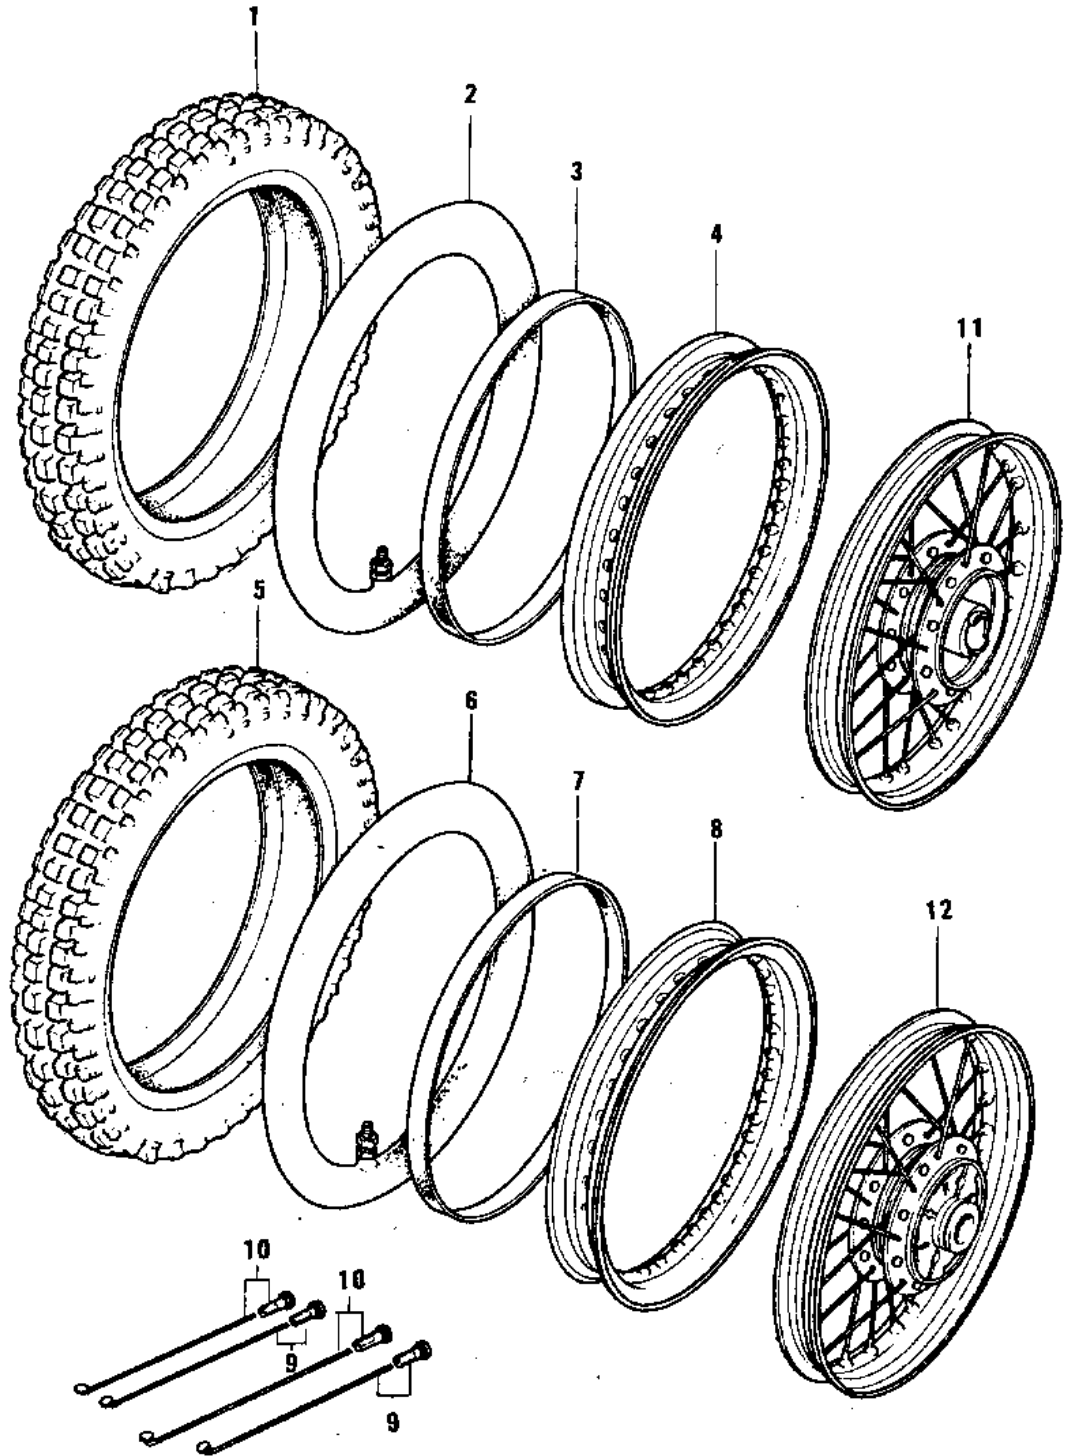

1970 Bushmaster PARTS DIAGRAM

WHEELS/TIRES ('74-'75)

1970 Bushmaster PARTS LIST

WHEELS/TIRES ('74-'75)

ITEM NAME	PART NUMBER	QUANTITY
TIRE 2.50-18 Y93C (Ref # 1)	41014-010	1
UNAVAILABLE IN PRICE BOOK (Ref # 2)	41022-013	1
BAND,RIM,4.00/5.10-18 (Ref # 3)	41023-1006	1
RIM,FR,1.40X18 (Ref # 4)	41025-1165	1
UNAVAILABLE IN PRICE BOOK (Ref # 5)	41014-008	1
TUBE 250/275-18 (Ref # 6)	41022-032	1
BAND,RIM,4.00/5.10-18 (Ref # 7)	41023-1006	1
RIM 1.60AX18W (Ref # 8)	41025-011	1
SPOKE-ASY,RR INNER (Ref # 9)	41027-056	36
SPOKE-ASY,RR OUTER (Ref # 10)	41028-056	36
WHEEL ASSY,FRONT (Ref # 11)	41074-002	1
WHEEL ASSY REAR (Ref # 12)	42048-001	1