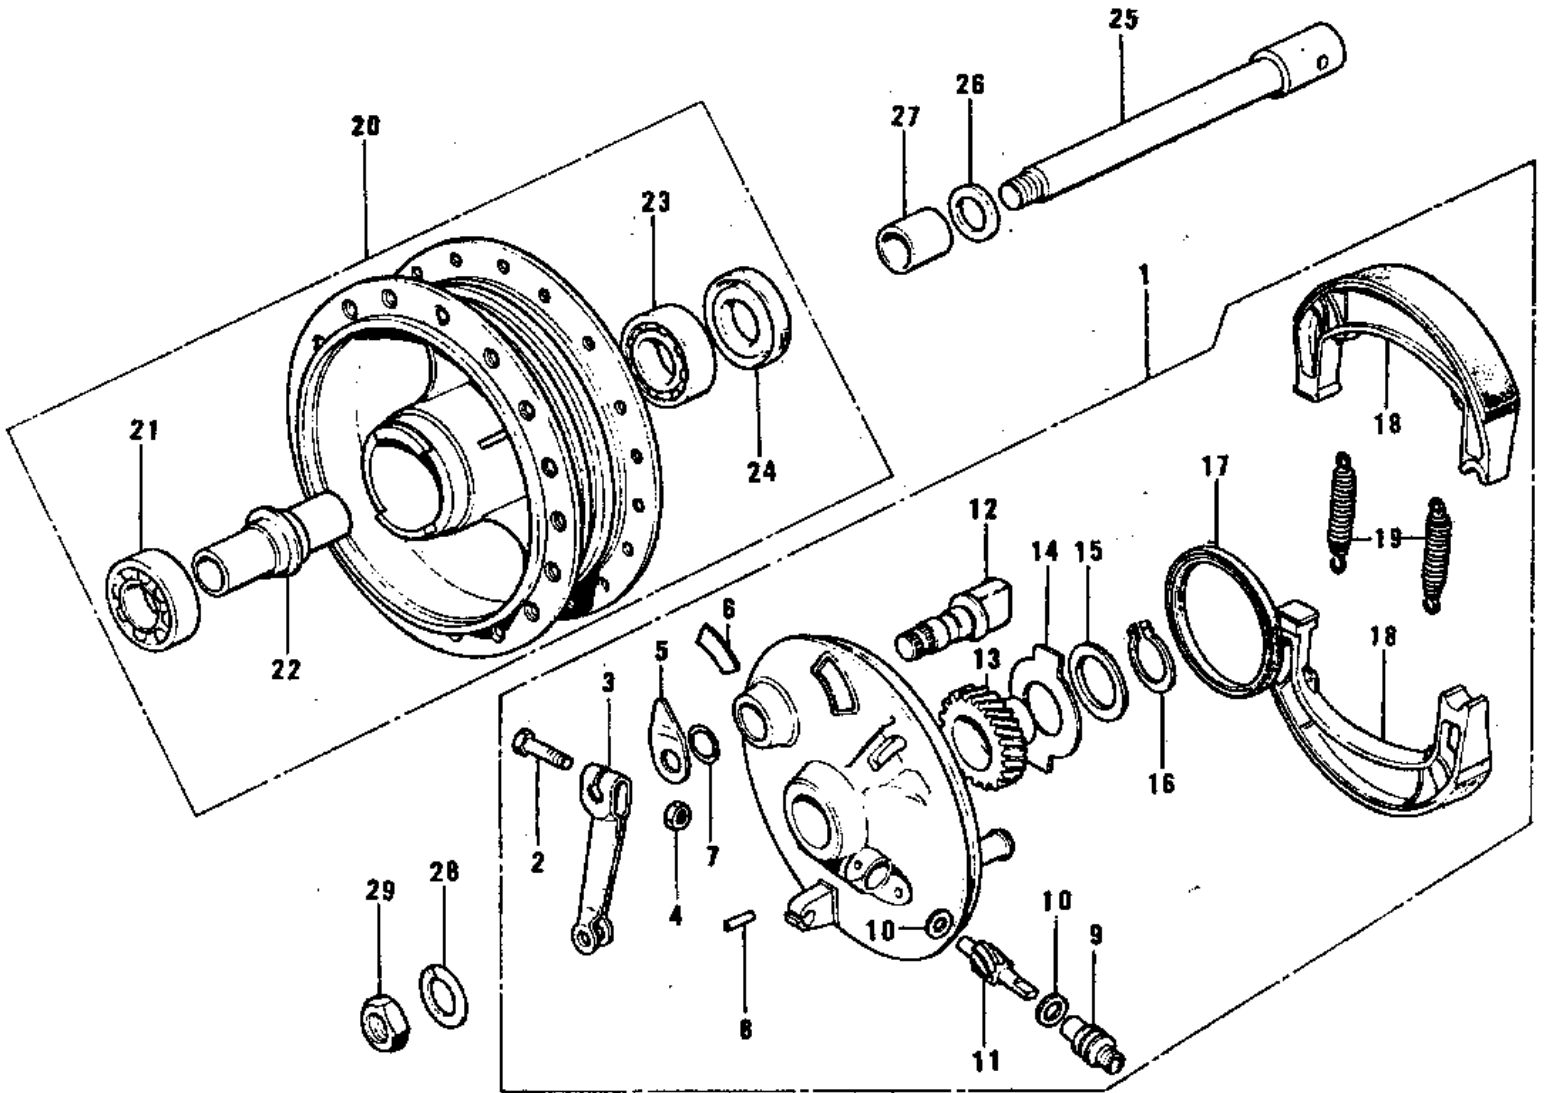

# 1971 G3SS-A PARTS DIAGRAM

FRONT HUB/BRAKE ('74-'75)

## FRONT HUB/BRAKE ('74-'75)

ITEM NAME	PART NUMBER	QUANTITY
PANEL-ASY,FR BRK (Ref # 1)	41035-083-80	1
BOLT-UPSET (Ref # 2)	112G0630	1
BOLT-UPSET (Ref # 2)	112G0630	AL
LEVER FRONT BRAKE CAM (Ref # 3)	41053-005	1
NUT,6MM (Ref # 4)	41072-007	1
INDICATOR,BK SHOE (Ref # 5)	41085-008	1
LABEL,FR BRK SHOE (Ref # 6)	41084-002	1
"0" RING,11MM (Ref # 7)	92055-004	1
PIN,SPRING (Ref # 8)	41082-001	1
BUSH,SPEEDMETER CABLE (Ref # 9)	41062-005	1
WASHER THRST SPD PINI (Ref # 10)	41063-001	2
PINION SPEEDOMETER (Ref # 11)	41060-004	1
CAM SHAFT-FRONT BRAKE (Ref # 12)	41050-018	1
GEAR SPEEDOMETER (Ref # 13)	41059-005	1
RECIEVER SPEED GEAR (Ref # 14)	41064-002	1
WASHER SPEED GR THRST (Ref # 15)	41065-002	1
CIRCLIP 15MM (Ref # 16)	480J1500	1
OIL SEAL BRAKE PANEL (Ref # 17)	92050-002	1
SHOE-BRAKE (Ref # 18)	41048-1085	2
SPRING,BRAKE SHOE (Ref # 19)	92081-1766	2
DRUM-ASSY,FR BRK (Ref # 20)	41034-1040	1
BEARING BALL #6300Z (Ref # 21)	601B6300Z	1
SPACER FRONT HUB (Ref # 22)	41039-002	1
BEARING BALL #6200 (Ref # 23)	601B6200	1
OIL SEAL FRONT DRUM (Ref # 24)	92050-003	1
AXLE-FRONT (Ref # 25)	41068-039	1
DUST SHIELD FRNT DRUM (Ref # 26)	41042-002	1
COLLAR FRONT HUB R.H (Ref # 27)	41069-002	1
WASHER SPRING 10MM (Ref # 28)	461F1000	1