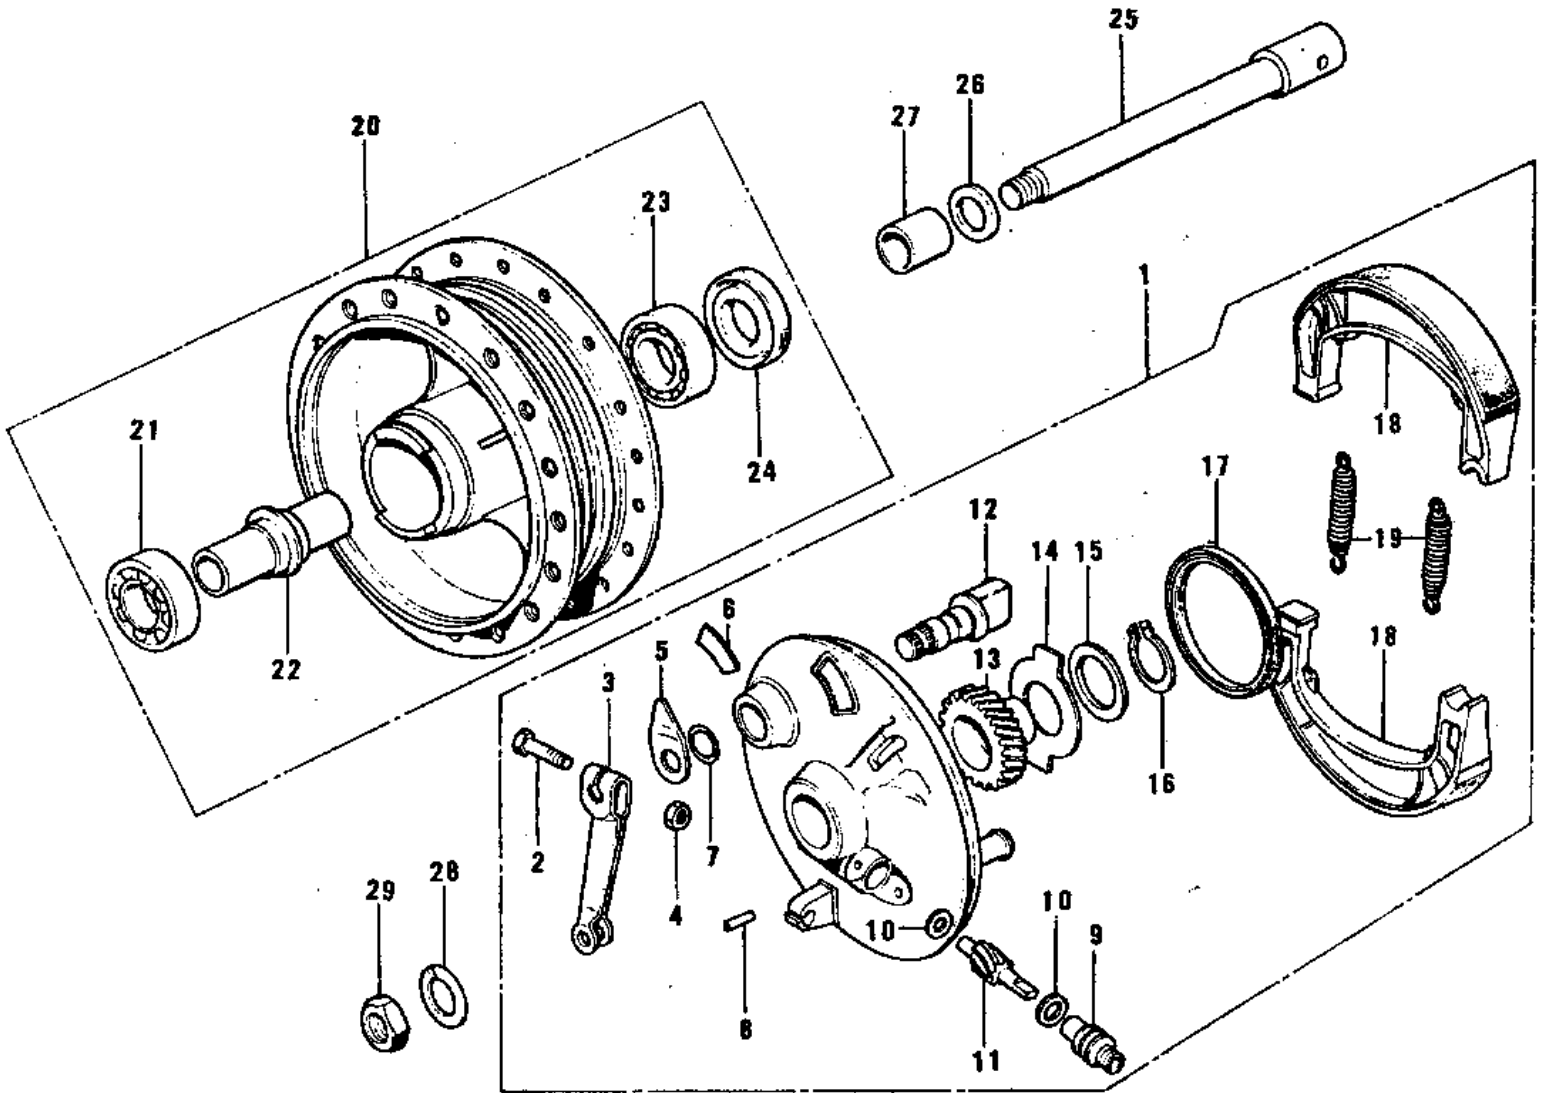

1974 G3SS-D PARTS DIAGRAM

FRONT HUB/BRAKE ('74-'75)

1974 G3SS-D PARTS LIST

FRONT HUB/BRAKE ('74-'75)

ITEM NAME	PART NUMBER	QUANTITY
PANEL-ASY,FR BRK (Ref # 1)	41035-083-80	1
BOLT-UPSET (Ref # 2)	112G0630	1
BOLT-UPSET (Ref # 2)	112G0630	AL
LEVER FRONT BRAKE CAM (Ref # 3)	41053-005	1
NUT,6MM (Ref # 4)	41072-007	1
INDICATOR,BK SHOE (Ref # 5)	41085-008	1
LABEL,FR BRK SHOE (Ref # 6)	41084-002	1
"0" RING,11MM (Ref # 7)	92055-004	1
PIN,SPRING (Ref # 8)	41082-001	1
BUSH,SPEEDMETER CABLE (Ref # 9)	41062-005	1
WASHER THRST SPD PINI (Ref # 10)	41063-001	2
PINION SPEEDOMETER (Ref # 11)	41060-004	1
CAM SHAFT-FRONT BRAKE (Ref # 12)	41050-018	1
GEAR SPEEDOMETER (Ref # 13)	41059-005	1
RECIEVER SPEED GEAR (Ref # 14)	41064-002	1
WASHER SPEED GR THRST (Ref # 15)	41065-002	1
CIRCLIP 15MM (Ref # 16)	480J1500	1
OIL SEAL BRAKE PANEL (Ref # 17)	92050-002	1
SHOE-BRAKE (Ref # 18)	41048-1085	2
SPRING,BRAKE SHOE (Ref # 19)	92081-1766	2
DRUM-ASSY,FR BRK (Ref # 20)	41034-1040	1
BEARING BALL #6300Z (Ref # 21)	601B6300Z	1
SPACER FRONT HUB (Ref # 22)	41039-002	1
BEARING BALL #6200 (Ref # 23)	601B6200	1
OIL SEAL FRONT DRUM (Ref # 24)	92050-003	1
AXLE-FRONT (Ref # 25)	41068-039	1
DUST SHIELD FRNT DRUM (Ref # 26)	41042-002	1
COLLAR FRONT HUB R.H (Ref # 27)	41069-002	1
WASHER SPRING 10MM (Ref # 28)	461F1000	1