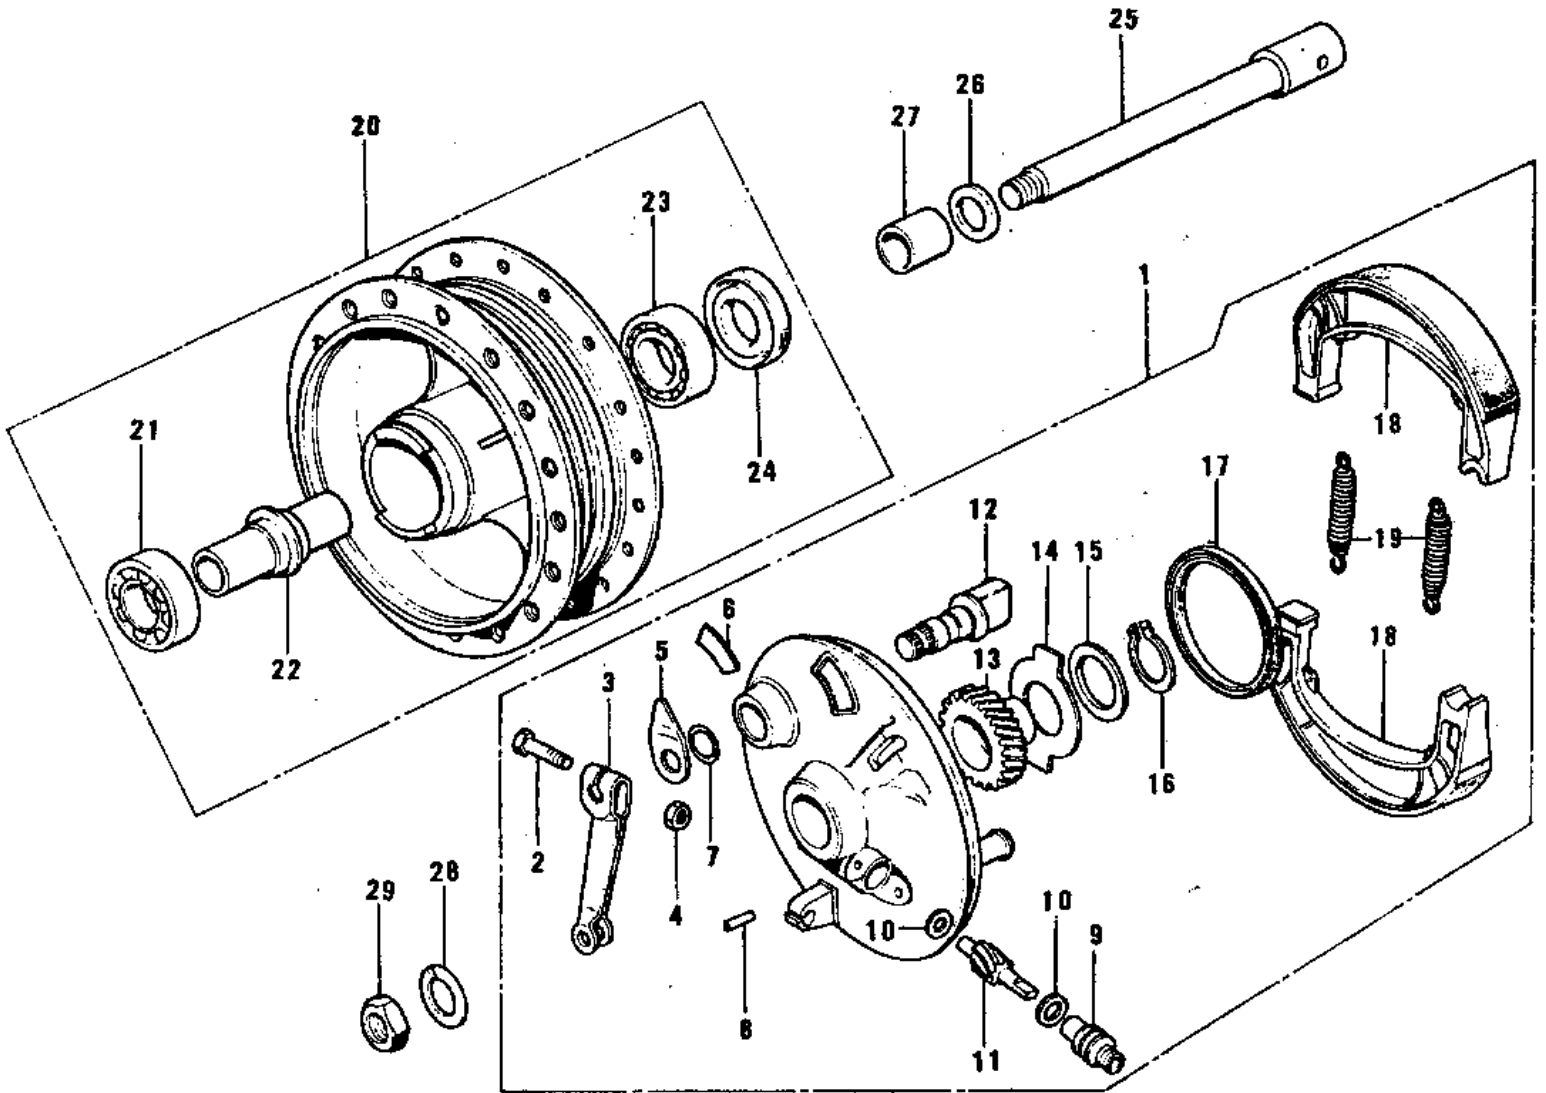

1969 G3SS PARTS DIAGRAM

FRONT HUB/BRAKE ('74-'75)

1969 G3SS PARTS LIST

FRONT HUB/BRAKE ('74-'75)

ITEM NAME	PART NUMBER	QUANTITY
PANEL-ASY,FR BRK (Ref # 1)	41035-083-80	1
BOLT-UPSET (Ref # 2)	112G0630	1
BOLT-UPSET (Ref # 2)	112G0630	AL
LEVER FRONT BRAKE CAM (Ref # 3)	41053-005	1
NUT,6MM (Ref # 4)	41072-007	1
INDICATOR,BK SHOE (Ref # 5)	41085-008	1
LABEL,FR BRK SHOE (Ref # 6)	41084-002	1
"0" RING,11MM (Ref # 7)	92055-004	1
PIN,SPRING (Ref # 8)	41082-001	1
BUSH,SPEEDMETER CABLE (Ref # 9)	41062-005	1
WASHER THRST SPD PINI (Ref # 10)	41063-001	2
PINION SPEEDOMETER (Ref # 11)	41060-004	1
CAM SHAFT-FRONT BRAKE (Ref # 12)	41050-018	1
GEAR SPEEDOMETER (Ref # 13)	41059-005	1
RECIEVER SPEED GEAR (Ref # 14)	41064-002	1
WASHER SPEED GR THRST (Ref # 15)	41065-002	1
CIRCLIP 15MM (Ref # 16)	480J1500	1
OIL SEAL BRAKE PANEL (Ref # 17)	92050-002	1
SHOE-BRAKE (Ref # 18)	41048-1085	2
SPRING,BRAKE SHOE (Ref # 19)	92081-1766	2
DRUM-ASSY,FR BRK (Ref # 20)	41034-1040	1
BEARING BALL #6300Z (Ref # 21)	601B6300Z	1
SPACER FRONT HUB (Ref # 22)	41039-002	1
BEARING BALL #6200 (Ref # 23)	601B6200	1
OIL SEAL FRONT DRUM (Ref # 24)	92050-003	1
AXLE-FRONT (Ref # 25)	41068-039	1
DUST SHIELD FRNT DRUM (Ref # 26)	41042-002	1
COLLAR FRONT HUB R.H (Ref # 27)	41069-002	1
WASHER SPRING 10MM (Ref # 28)	461F1000	1