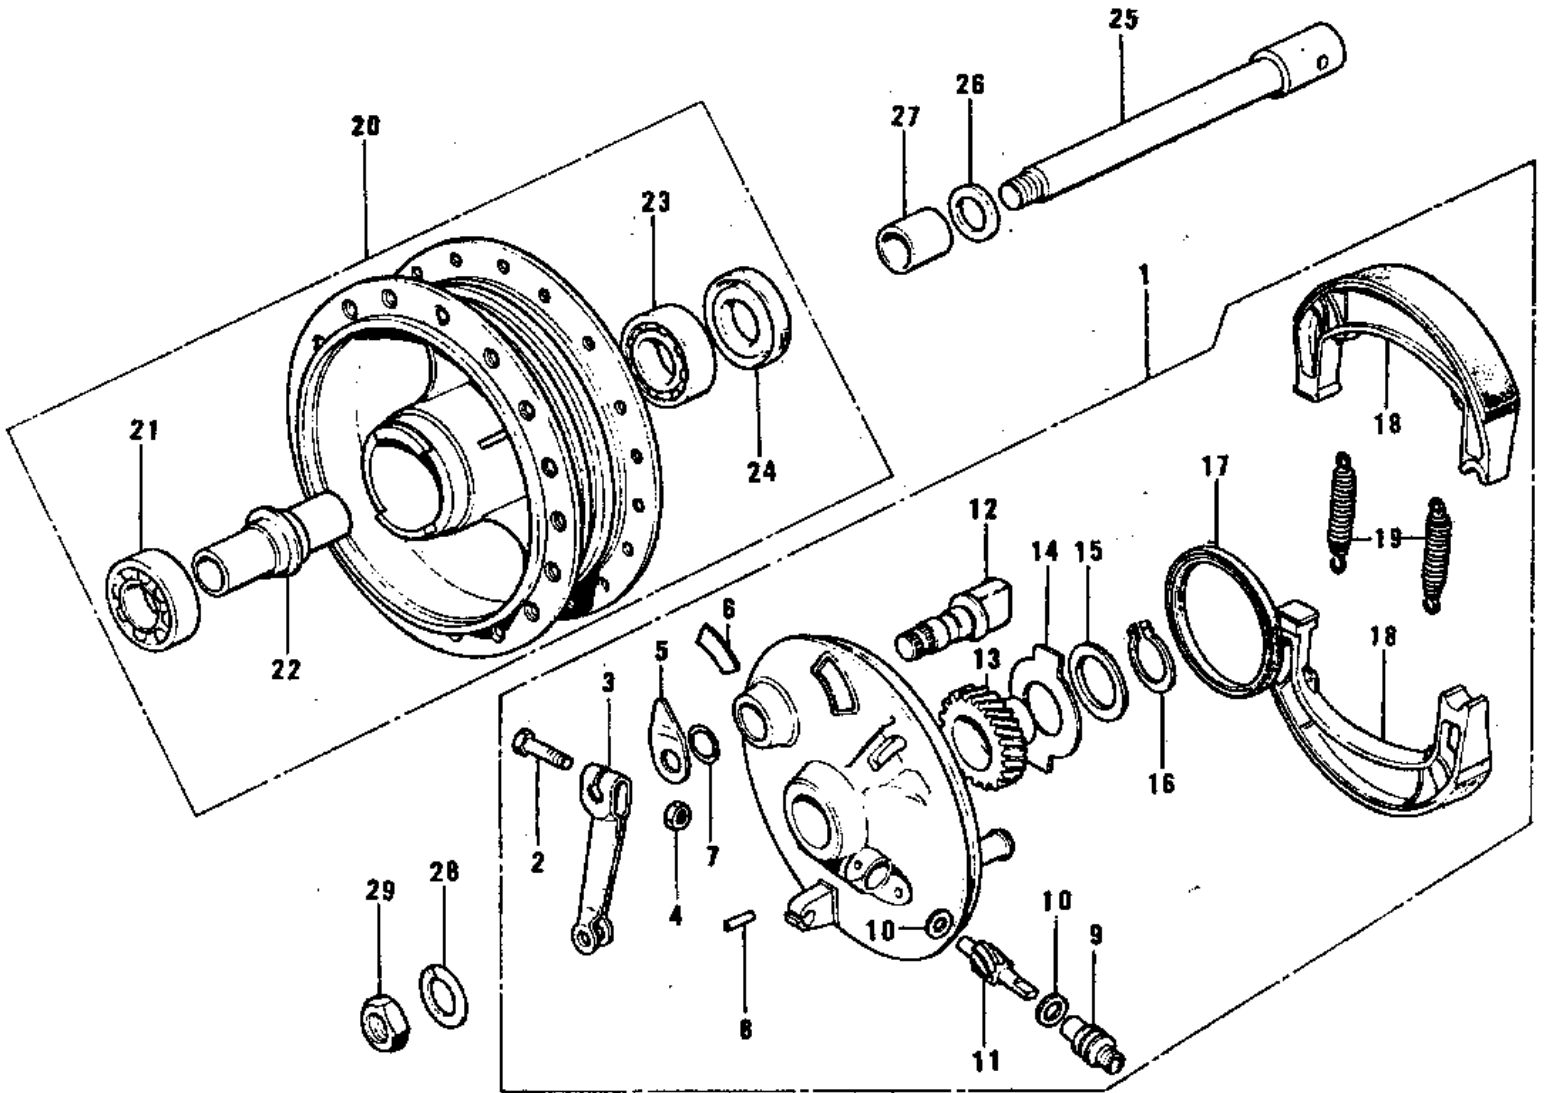

# 1969 G3SS PARTS DIAGRAM

FRONT HUB/BRAKE ('74-'75)

## FRONT HUB/BRAKE ('74-'75)

ITEM NAME	PART NUMBER	QUANTITY
PANEL-ASY,FR BRK (Ref # 1)	41035-083-80	1
BOLT-UPSET (Ref # 2)	112G0630	1
BOLT-UPSET (Ref # 2)	112G0630	AL
LEVER FRONT BRAKE CAM (Ref # 3)	41053-005	1
NUT,6MM (Ref # 4)	41072-007	1
INDICATOR,BK SHOE (Ref # 5)	41085-008	1
LABEL,FR BRK SHOE (Ref # 6)	41084-002	1
"0" RING,11MM (Ref # 7)	92055-004	1
PIN,SPRING (Ref # 8)	41082-001	1
BUSH,SPEEDMETER CABLE (Ref # 9)	41062-005	1
WASHER THRST SPD PINI (Ref # 10)	41063-001	2
PINION SPEEDOMETER (Ref # 11)	41060-004	1
CAM SHAFT-FRONT BRAKE (Ref # 12)	41050-018	1
GEAR SPEEDOMETER (Ref # 13)	41059-005	1
RECIEVER SPEED GEAR (Ref # 14)	41064-002	1
WASHER SPEED GR THRST (Ref # 15)	41065-002	1
CIRCLIP 15MM (Ref # 16)	480J1500	1
OIL SEAL BRAKE PANEL (Ref # 17)	92050-002	1
SHOE-BRAKE (Ref # 18)	41048-1085	2
SPRING,BRAKE SHOE (Ref # 19)	92081-1766	2
DRUM-ASSY,FR BRK (Ref # 20)	41034-1040	1
BEARING BALL #6300Z (Ref # 21)	601B6300Z	1
SPACER FRONT HUB (Ref # 22)	41039-002	1
BEARING BALL #6200 (Ref # 23)	601B6200	1
OIL SEAL FRONT DRUM (Ref # 24)	92050-003	1
AXLE-FRONT (Ref # 25)	41068-039	1
DUST SHIELD FRNT DRUM (Ref # 26)	41042-002	1
COLLAR FRONT HUB R.H (Ref # 27)	41069-002	1
WASHER SPRING 10MM (Ref # 28)	461F1000	1