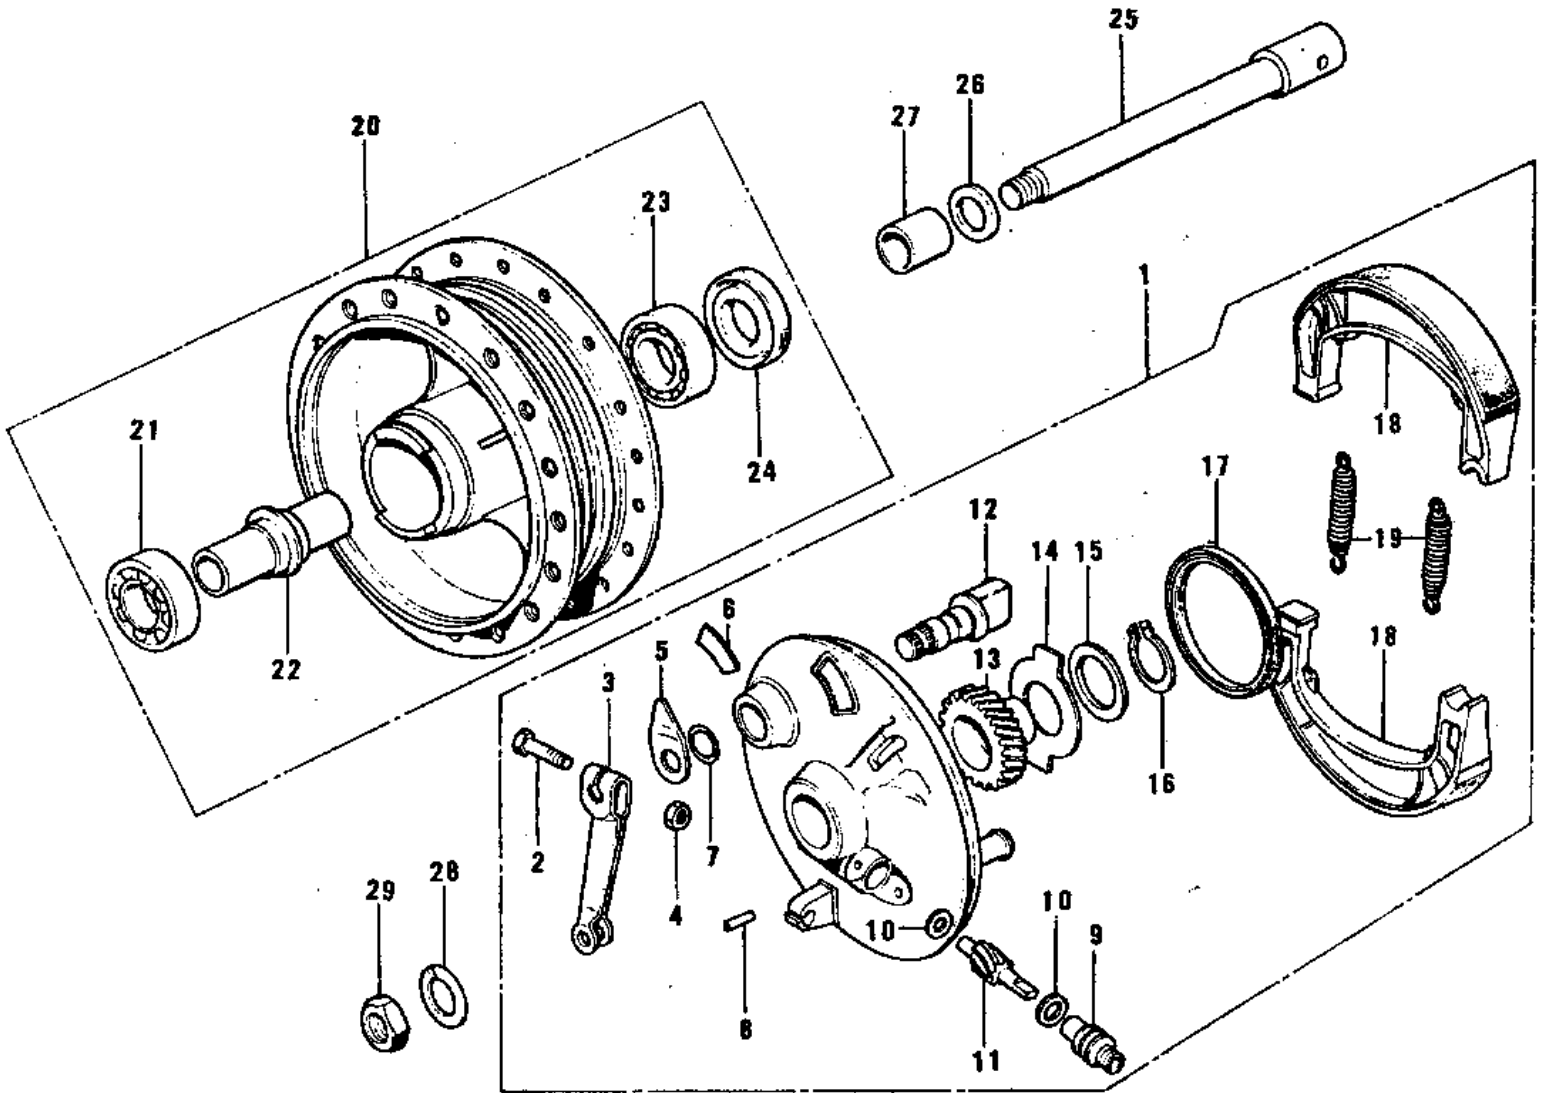

# 1970 Bushmaster PARTS DIAGRAM

FRONT HUB/BRAKE ('74-'75)

# 1970 Bushmaster PARTS LIST

## FRONT HUB/BRAKE ('74-'75)

ITEM NAME	PART NUMBER	QUANTITY
PANEL-ASY,FR BRK (Ref # 1)	41035-083-80	1
BOLT-UPSET (Ref # 2)	112G0630	1
BOLT-UPSET (Ref # 2)	112G0630	AL
LEVER FRONT BRAKE CAM (Ref # 3)	41053-005	1
NUT,6MM (Ref # 4)	41072-007	1
INDICATOR,BK SHOE (Ref # 5)	41085-008	1
LABEL,FR BRK SHOE (Ref # 6)	41084-002	1
"0" RING,11MM (Ref # 7)	92055-004	1
PIN,SPRING (Ref # 8)	41082-001	1
BUSH,SPEEDMETER CABLE (Ref # 9)	41062-005	1
WASHER THRST SPD PINI (Ref # 10)	41063-001	2
PINION SPEEDOMETER (Ref # 11)	41060-004	1
CAM SHAFT-FRONT BRAKE (Ref # 12)	41050-018	1
GEAR SPEEDOMETER (Ref # 13)	41059-005	1
RECIEVER SPEED GEAR (Ref # 14)	41064-002	1
WASHER SPEED GR THRST (Ref # 15)	41065-002	1
CIRCLIP 15MM (Ref # 16)	480J1500	1
OIL SEAL BRAKE PANEL (Ref # 17)	92050-002	1
SHOE-BRAKE (Ref # 18)	41048-1085	2
SPRING,BRAKE SHOE (Ref # 19)	92081-1766	2
DRUM-ASSY,FR BRK (Ref # 20)	41034-1040	1
BEARING BALL #6300Z (Ref # 21)	601B6300Z	1
SPACER FRONT HUB (Ref # 22)	41039-002	1
BEARING BALL #6200 (Ref # 23)	601B6200	1
OIL SEAL FRONT DRUM (Ref # 24)	92050-003	1
AXLE-FRONT (Ref # 25)	41068-039	1
DUST SHIELD FRNT DRUM (Ref # 26)	41042-002	1
COLLAR FRONT HUB R.H (Ref # 27)	41069-002	1
WASHER SPRING 10MM (Ref # 28)	461F1000	1