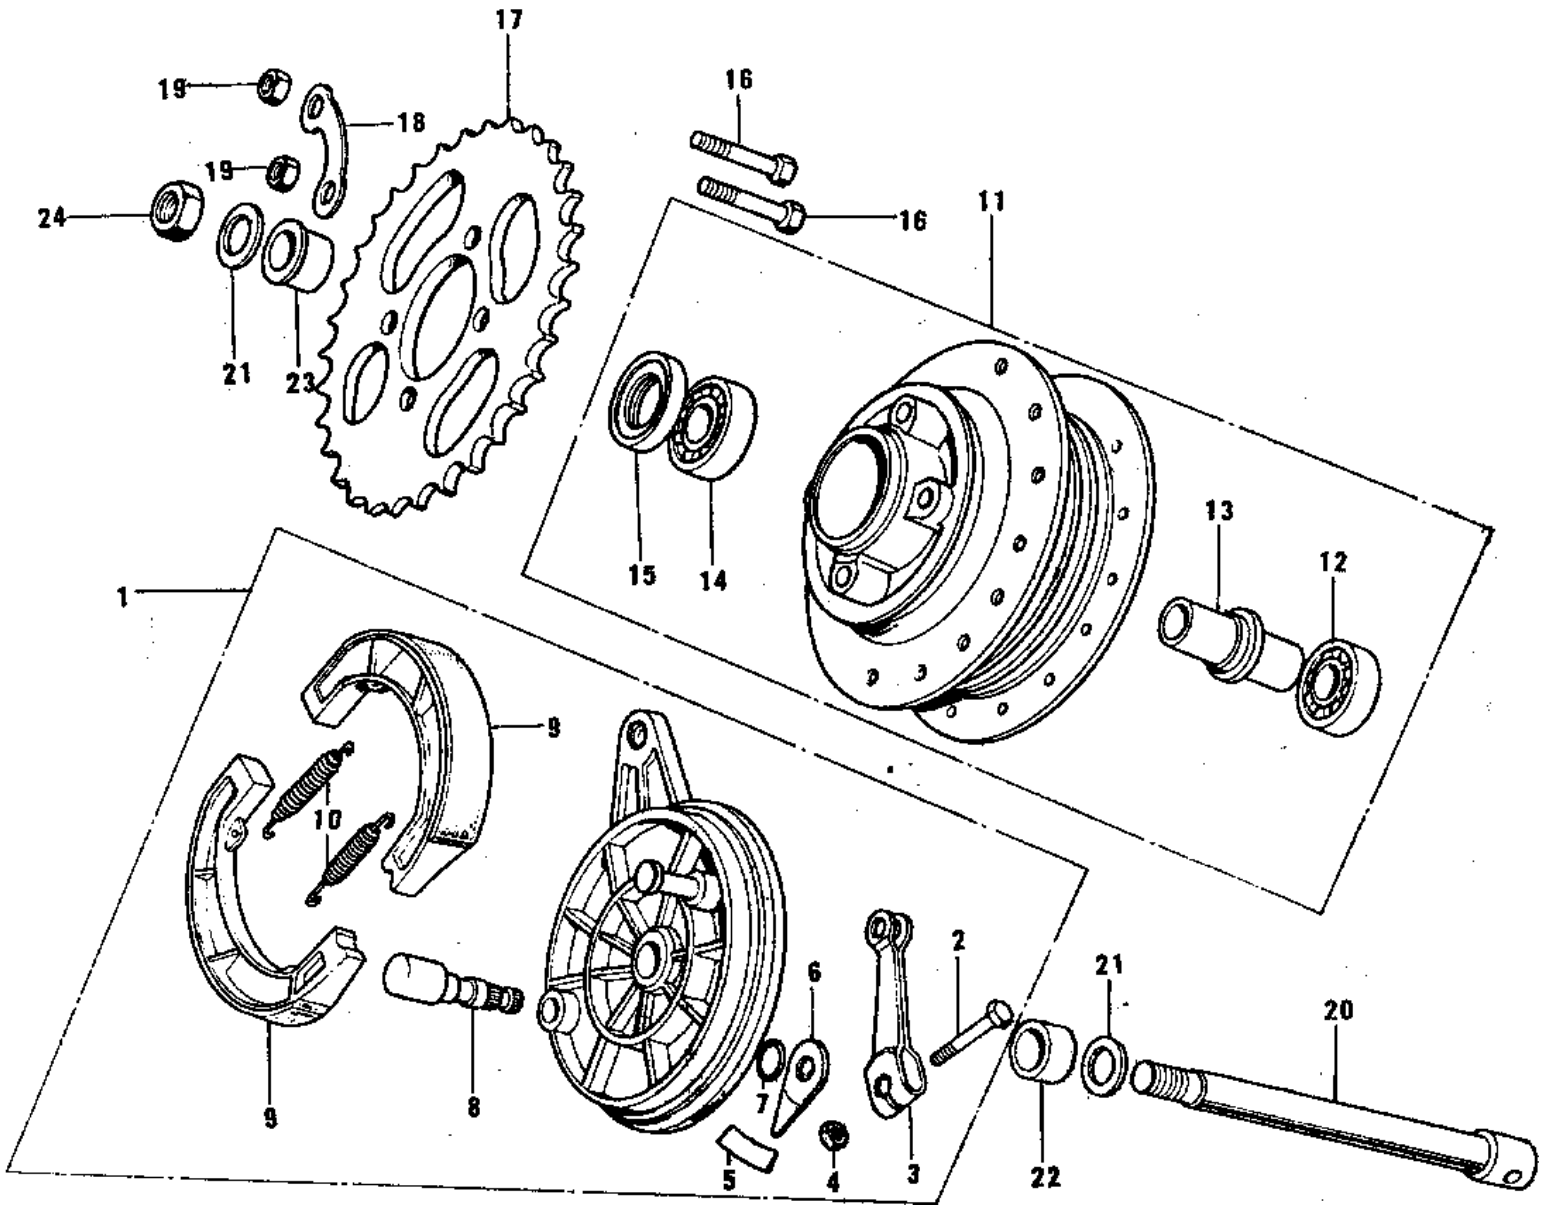

# 1972 G3SS-B PARTS DIAGRAM

REAR HUB/BRAKE ('74-'75)

## REAR HUB/BRAKE ('74-'75)

ITEM NAME	PART NUMBER	QUANTITY
PANEL ASSY,REAR BRAK (Ref # 1)	42006-043	1
BOLT-UPSET (Ref # 2)	112G0630	1
BOLT-UPSET (Ref # 2)	112G0630	AL
LEVER,FRONT BRAKE CAM (Ref # 3)	41053-002	1
NUT,6MM (Ref # 4)	41072-007	1
LABEL,FR BRK SHOE (Ref # 5)	41084-002	1
INDICATOR,BKSHOE (Ref # 6)	41085-003	1
"0" RING,11MM (Ref # 7)	92055-004	1
CAM SHAFT,FRONT BRAKE (Ref # 8)	41050-012	1
SHOE-BRAKE (Ref # 9)	41048-1085	2
SPRING,BRAKE SHOE (Ref # 10)	92081-1766	2
DRUM ASSY REAR BRAKE (Ref # 11)	42005-006	1
BEARING BALL #6301Z (Ref # 12)	601B6301Z	1
SPACER RR HUB BEARING (Ref # 13)	42010-003	1
BEARING BALL #6301 (Ref # 14)	601B6301	1
OIL SEAL RR BRK DRUM (Ref # 15)	92052-001	1
BOLT REAR SPROCKET (Ref # 16)	92001-021	4
REAR SPROCKET 37T (Ref # 17)	42041-020	1
REAR SPROCKET 42T (Ref # 17)	42041-051	(1
WASHER RR SPRCKT LOCK (Ref # 18)	92088-003	2
NUT,8MM (Ref # 19)	311B0800	4
AXLE,12X206 (Ref # 20)	41068-1091	1
WASHER PLAIN 12MM (Ref # 21)	410B1200	2
COLLAR REAR HUB R.H (Ref # 22)	42032-006	1
COLLAR REAR HUB L.H (Ref # 23)	42032-005	1
NUT-HEX-FINE (Ref # 24)	314B1200	1