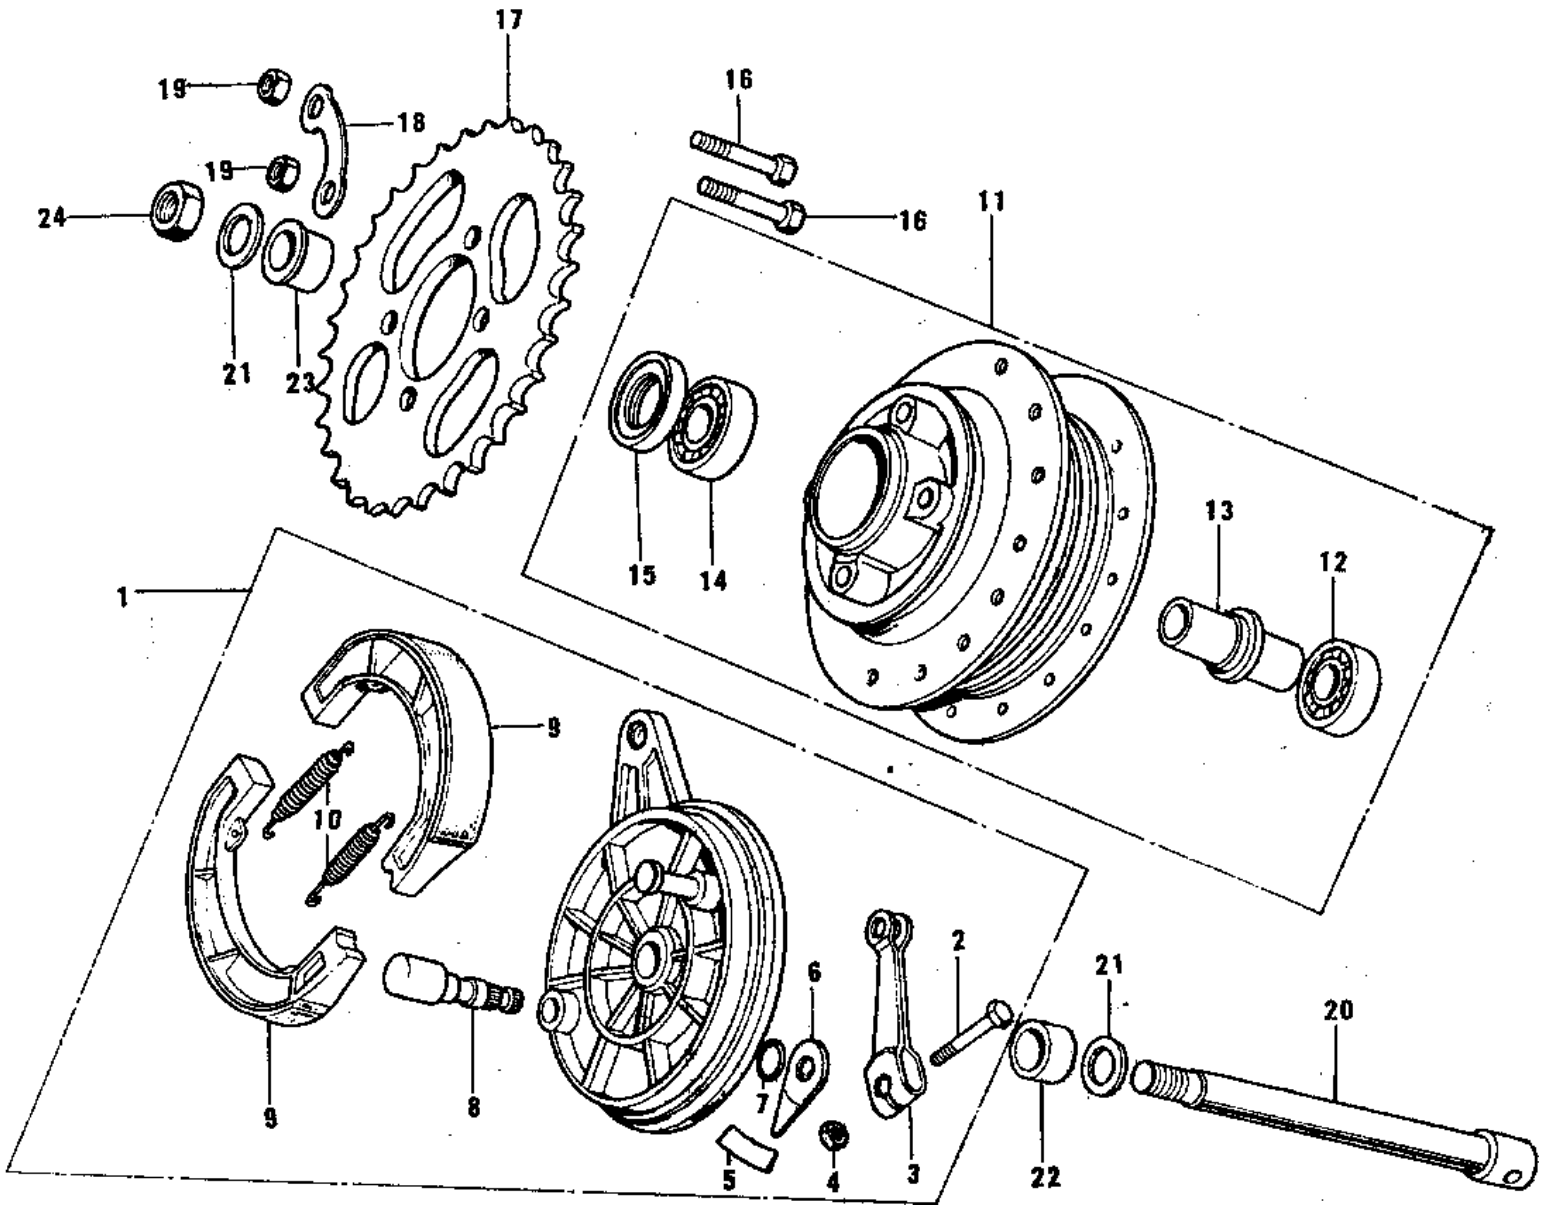

# 1974 G3SS-D PARTS DIAGRAM

REAR HUB/BRAKE ('74-'75)

## REAR HUB/BRAKE ('74-'75)

ITEM NAME	PART NUMBER	QUANTITY
PANEL ASSY,REAR BRAK (Ref # 1)	42006-043	1
BOLT-UPSET (Ref # 2)	112G0630	1
BOLT-UPSET (Ref # 2)	112G0630	AL
LEVER,FRONT BRAKE CAM (Ref # 3)	41053-002	1
NUT,6MM (Ref # 4)	41072-007	1
LABEL,FR BRK SHOE (Ref # 5)	41084-002	1
INDICATOR,BKSHOE (Ref # 6)	41085-003	1
"0" RING,11MM (Ref # 7)	92055-004	1
CAM SHAFT,FRONT BRAKE (Ref # 8)	41050-012	1
SHOE-BRAKE (Ref # 9)	41048-1085	2
SPRING,BRAKE SHOE (Ref # 10)	92081-1766	2
DRUM ASSY REAR BRAKE (Ref # 11)	42005-006	1
BEARING BALL #6301Z (Ref # 12)	601B6301Z	1
SPACER RR HUB BEARING (Ref # 13)	42010-003	1
BEARING BALL #6301 (Ref # 14)	601B6301	1
OIL SEAL RR BRK DRUM (Ref # 15)	92052-001	1
BOLT REAR SPROCKET (Ref # 16)	92001-021	4
REAR SPROCKET 37T (Ref # 17)	42041-020	1
REAR SPROCKET 42T (Ref # 17)	42041-051	(1
WASHER RR SPRCKT LOCK (Ref # 18)	92088-003	2
NUT,8MM (Ref # 19)	311B0800	4
AXLE,12X206 (Ref # 20)	41068-1091	1
WASHER PLAIN 12MM (Ref # 21)	410B1200	2
COLLAR REAR HUB R.H (Ref # 22)	42032-006	1
COLLAR REAR HUB L.H (Ref # 23)	42032-005	1
NUT-HEX-FINE (Ref # 24)	314B1200	1