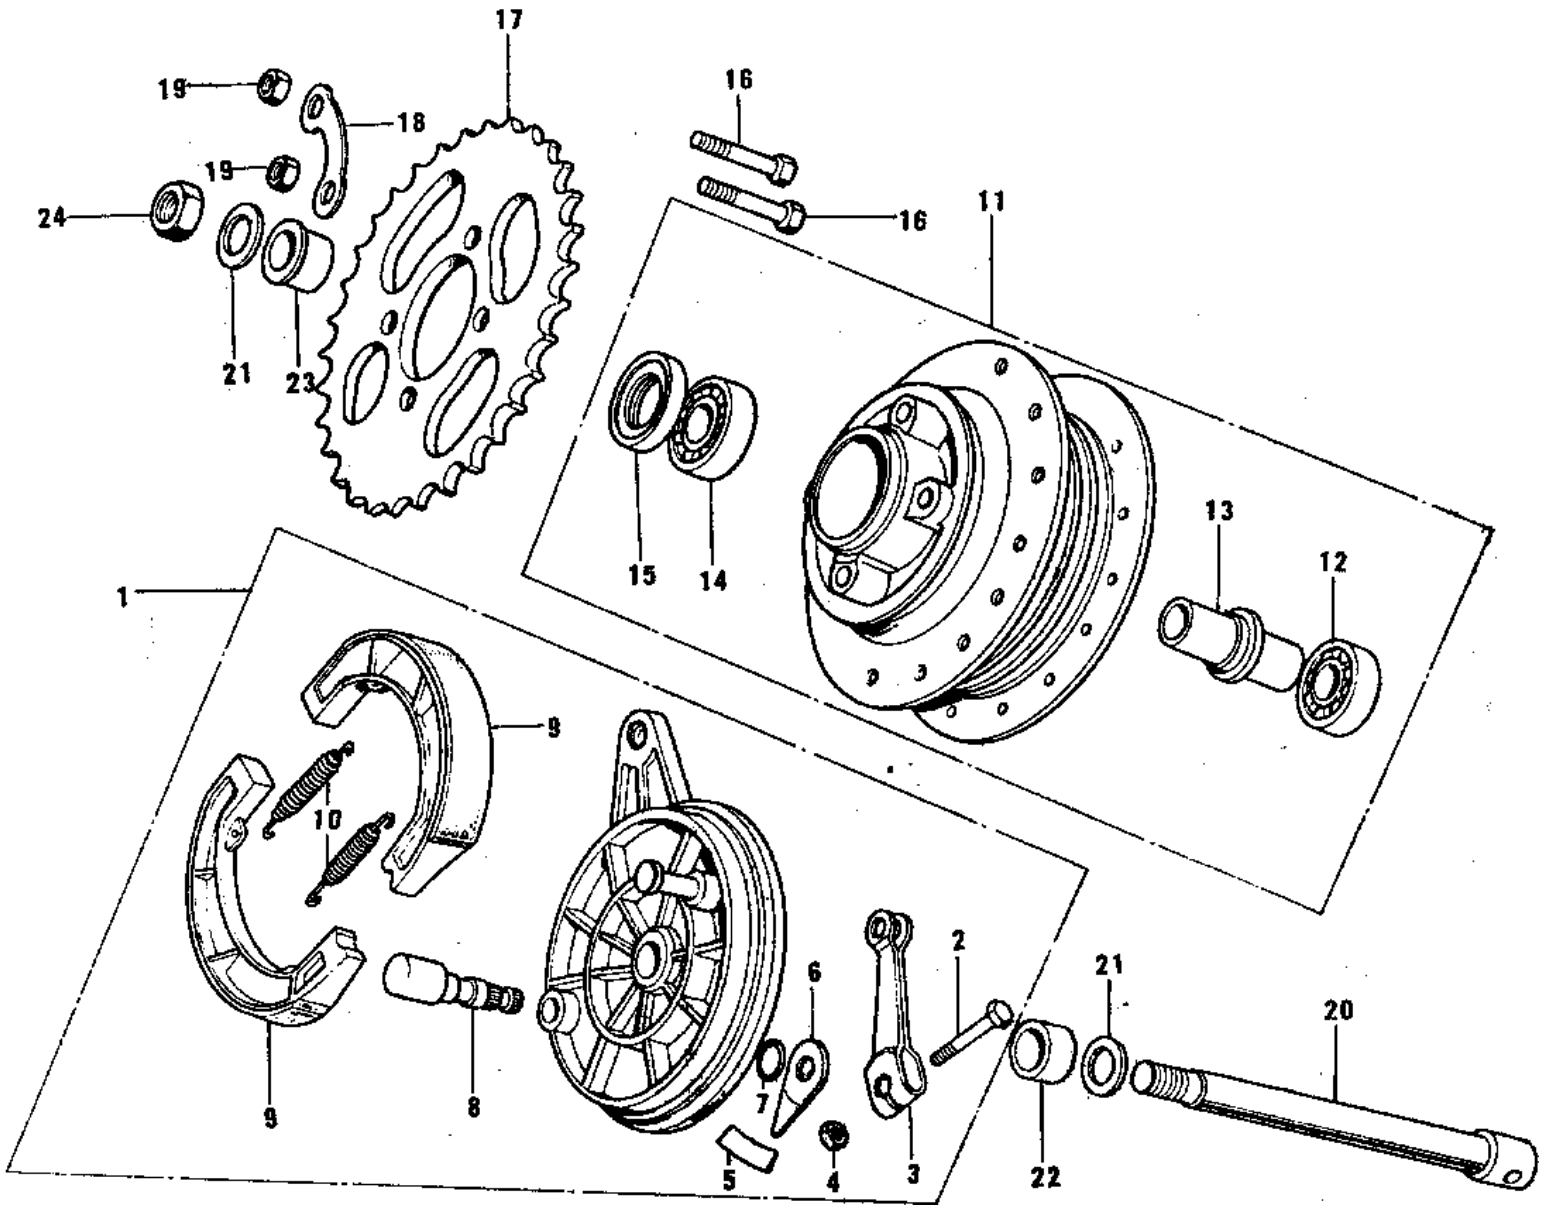

1969 G3SS PARTS DIAGRAM

REAR HUB/BRAKE ('74-'75)

1969 G3SS PARTS LIST

REAR HUB/BRAKE ('74-'75)

ITEM NAME	PART NUMBER	QUANTITY
PANEL ASSY,REAR BRAK (Ref # 1)	42006-043	1
BOLT-UPSET (Ref # 2)	112G0630	1
BOLT-UPSET (Ref # 2)	112G0630	AL
LEVER,FRONT BRAKE CAM (Ref # 3)	41053-002	1
NUT,6MM (Ref # 4)	41072-007	1
LABEL,FR BRK SHOE (Ref # 5)	41084-002	1
INDICATOR,BKSHOE (Ref # 6)	41085-003	1
"0" RING,11MM (Ref # 7)	92055-004	1
CAM SHAFT,FRONT BRAKE (Ref # 8)	41050-012	1
SHOE-BRAKE (Ref # 9)	41048-1085	2
SPRING,BRAKE SHOE (Ref # 10)	92081-1766	2
DRUM ASSY REAR BRAKE (Ref # 11)	42005-006	1
BEARING BALL #6301Z (Ref # 12)	601B6301Z	1
SPACER RR HUB BEARING (Ref # 13)	42010-003	1
BEARING BALL #6301 (Ref # 14)	601B6301	1
OIL SEAL RR BRK DRUM (Ref # 15)	92052-001	1
BOLT REAR SPROCKET (Ref # 16)	92001-021	4
REAR SPROCKET 37T (Ref # 17)	42041-020	1
REAR SPROCKET 42T (Ref # 17)	42041-051	(1
WASHER RR SPRCKT LOCK (Ref # 18)	92088-003	2
NUT,8MM (Ref # 19)	311B0800	4
AXLE,12X206 (Ref # 20)	41068-1091	1
WASHER PLAIN 12MM (Ref # 21)	410B1200	2
COLLAR REAR HUB R.H (Ref # 22)	42032-006	1
COLLAR REAR HUB L.H (Ref # 23)	42032-005	1
NUT-HEX-FINE (Ref # 24)	314B1200	1