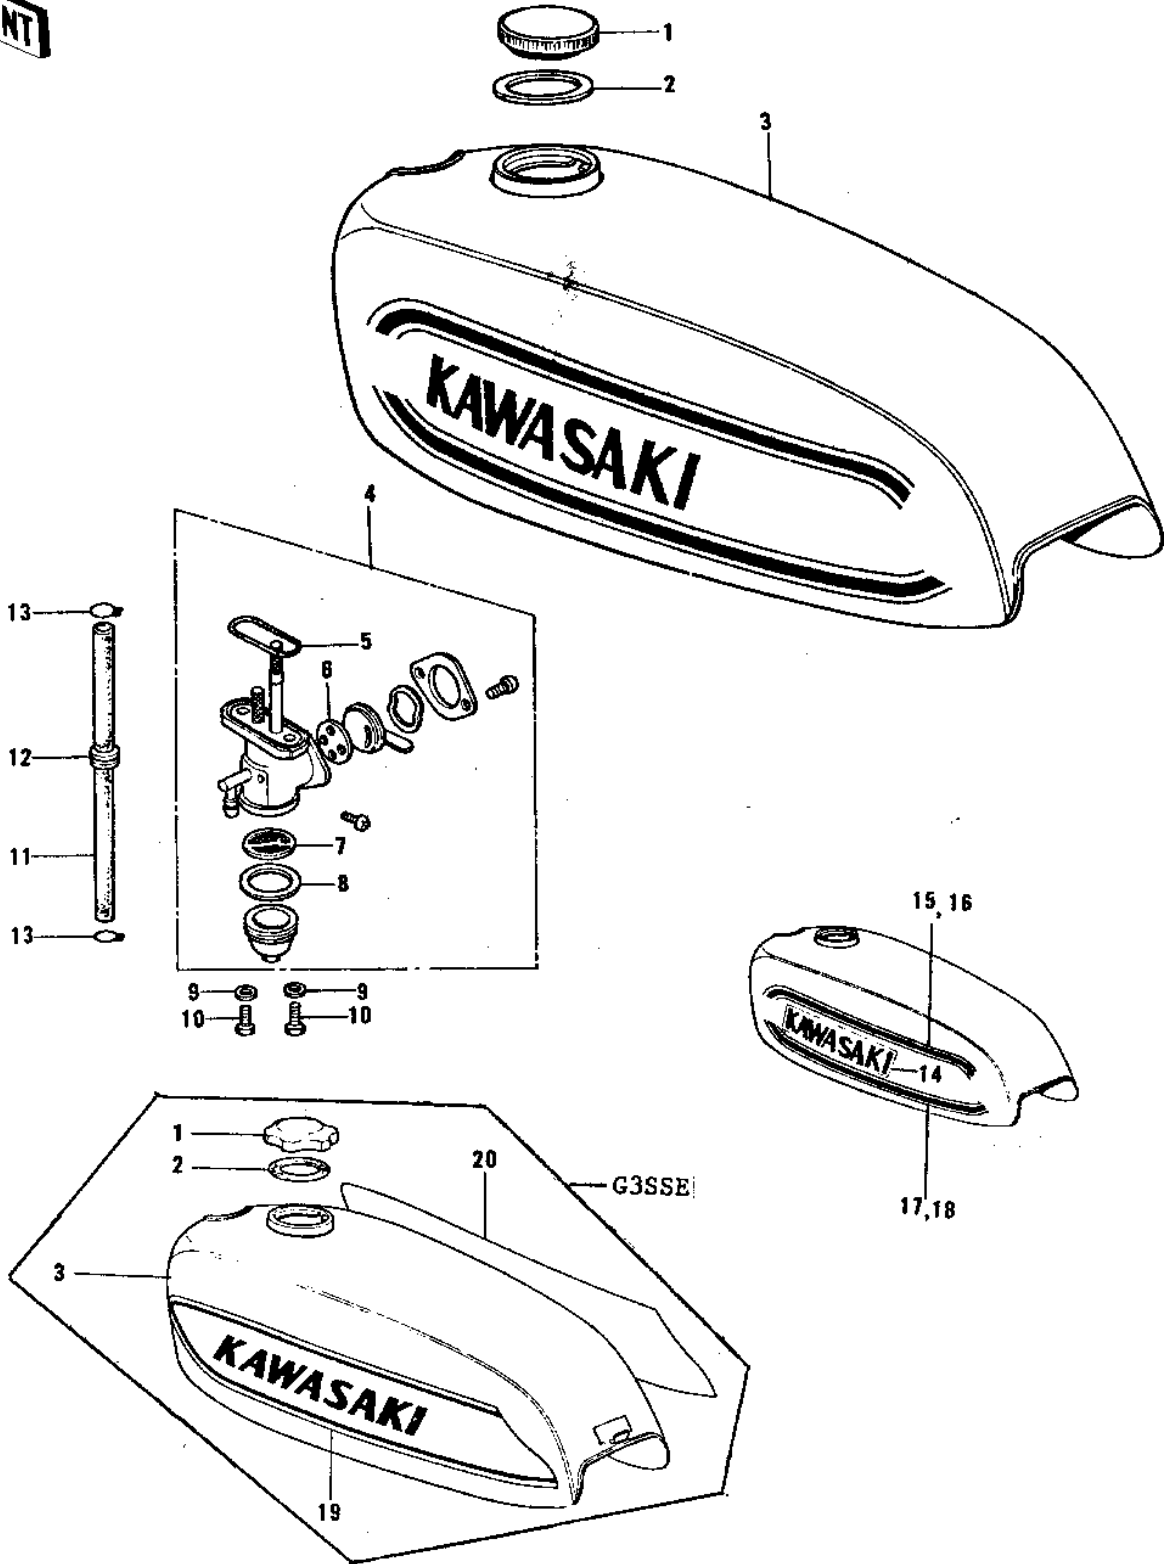

1973 G3SS-C PARTS DIAGRAM

FUEL TANK ('74-'75)

1973 G3SS-C PARTS LIST

FUEL TANK ('74-'75)

ITEM NAME	PART NUMBER	QUANTITY
CAP,FUEL TANK LOCKING (Ref # 1)	51048-006	1
CAP,FUEL TANK (Ref # 1)	51048-1013	1
GASKET FUEL TANK CAP (Ref # 2)	51059-003	1
GASKET,FUEL TANK CAP (Ref # 2)	51059-011	1
TANK,FUEL,C.LIME (Ref # 3)	51001-094-1Q	1
TANK-FUEL,H.RED (Ref # 3)	51001-094-2K	1
TAP ASSY,FUEL (Ref # 4)	51023-1020	1
TAP ASSY,FUEL (Ref # 4)	51023-1001	1
"O" RING (Ref # 5)	51039-003	1
GASKET-FUEL COCK LEV (Ref # 6)	92065-094	1
STRAINER,FUEL (Ref # 7)	51038-008	1
GASKET FUEL COCK CUP (Ref # 8)	51037-011	1
WASHER-PLAIN (Ref # 9)	92022-183	2
BOLT-HEX HEAD,6X16 (Ref # 10)	92001-114	2
PIPE-OIL (Ref # 11)	92059-072	1
PIPE,FUEL, (Ref # 11)	92059-100	1
GROMMET PIPE (Ref # 12)	92071-038	1
CLAMP FUEL PIPE (Ref # 13)	92037-010	2
DECAL,FUEL TANK (Ref # 14)	56014-048	2
DECAL,FUEL TANK (Ref # 14)	56014-048	2
DECAL,FL TK STRPE,L.H (Ref # 15)	56027-175	2
DECAL,FL TK STRPE,L.H (Ref # 15)	56027-175	2
DECAL,FL TK STRPE,R.H (Ref # 16)	56027-176	2
DECAL,FL TK STRPE,R.H (Ref # 16)	56027-176	2
DECAL-FL TK STRPE,L.H (Ref # 17)	56027-187	2
DECAL-FL TK STRPE,L.H (Ref # 17)	56027-187	2
DECAL-FL TK STRPE,R.H (Ref # 18)	56027-188	2
DECAL-FL TK STRPE,R.H (Ref # 18)	56027-188	2
UNAVAILABLE IN PRICE BOOK (Ref # 19)	56027-298-SP	1