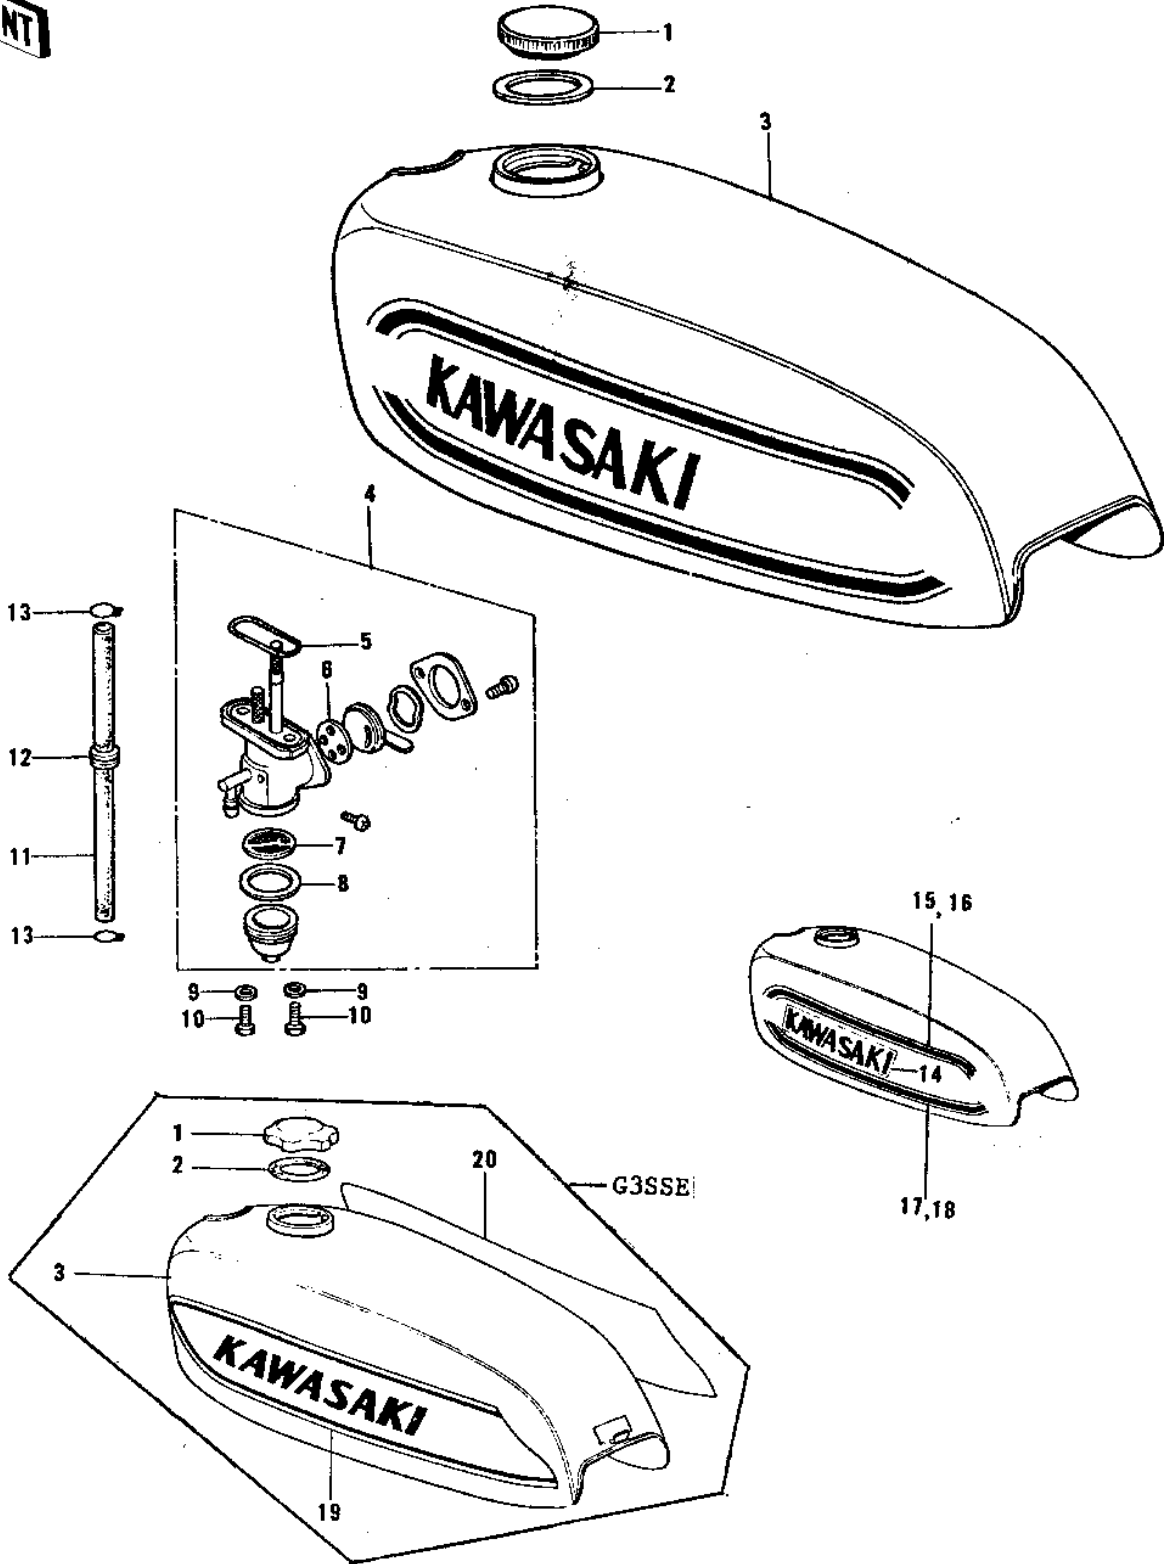

1970 G3SS PARTS DIAGRAM

FUEL TANK ('74-'75)

1970 G3SS PARTS LIST

FUEL TANK ('74-'75)

ITEM NAME	PART NUMBER	QUANTITY
CAP,FUEL TANK LOCKING (Ref # 1)	51048-006	1
CAP,FUEL TANK (Ref # 1)	51048-1013	1
GASKET FUEL TANK CAP (Ref # 2)	51059-003	1
GASKET,FUEL TANK CAP (Ref # 2)	51059-011	1
TANK,FUEL,C.LIME (Ref # 3)	51001-094-1Q	1
TANK-FUEL,H.RED (Ref # 3)	51001-094-2K	1
TAP ASSY,FUEL (Ref # 4)	51023-1020	1
TAP ASSY,FUEL (Ref # 4)	51023-1001	1
"O" RING (Ref # 5)	51039-003	1
GASKET-FUEL COCK LEV (Ref # 6)	92065-094	1
STRAINER,FUEL (Ref # 7)	51038-008	1
GASKET FUEL COCK CUP (Ref # 8)	51037-011	1
WASHER-PLAIN (Ref # 9)	92022-183	2
BOLT-HEX HEAD,6X16 (Ref # 10)	92001-114	2
PIPE-OIL (Ref # 11)	92059-072	1
PIPE,FUEL, (Ref # 11)	92059-100	1
GROMMET PIPE (Ref # 12)	92071-038	1
CLAMP FUEL PIPE (Ref # 13)	92037-010	2
DECAL,FUEL TANK (Ref # 14)	56014-048	2
DECAL,FUEL TANK (Ref # 14)	56014-048	2
DECAL,FL TK STRPE,L.H (Ref # 15)	56027-175	2
DECAL,FL TK STRPE,L.H (Ref # 15)	56027-175	2
DECAL,FL TK STRPE,R.H (Ref # 16)	56027-176	2
DECAL,FL TK STRPE,R.H (Ref # 16)	56027-176	2
DECAL-FL TK STRPE,L.H (Ref # 17)	56027-187	2
DECAL-FL TK STRPE,L.H (Ref # 17)	56027-187	2
DECAL-FL TK STRPE,R.H (Ref # 18)	56027-188	2
DECAL-FL TK STRPE,R.H (Ref # 18)	56027-188	2
UNAVAILABLE IN PRICE BOOK (Ref # 19)	56027-298-SP	1