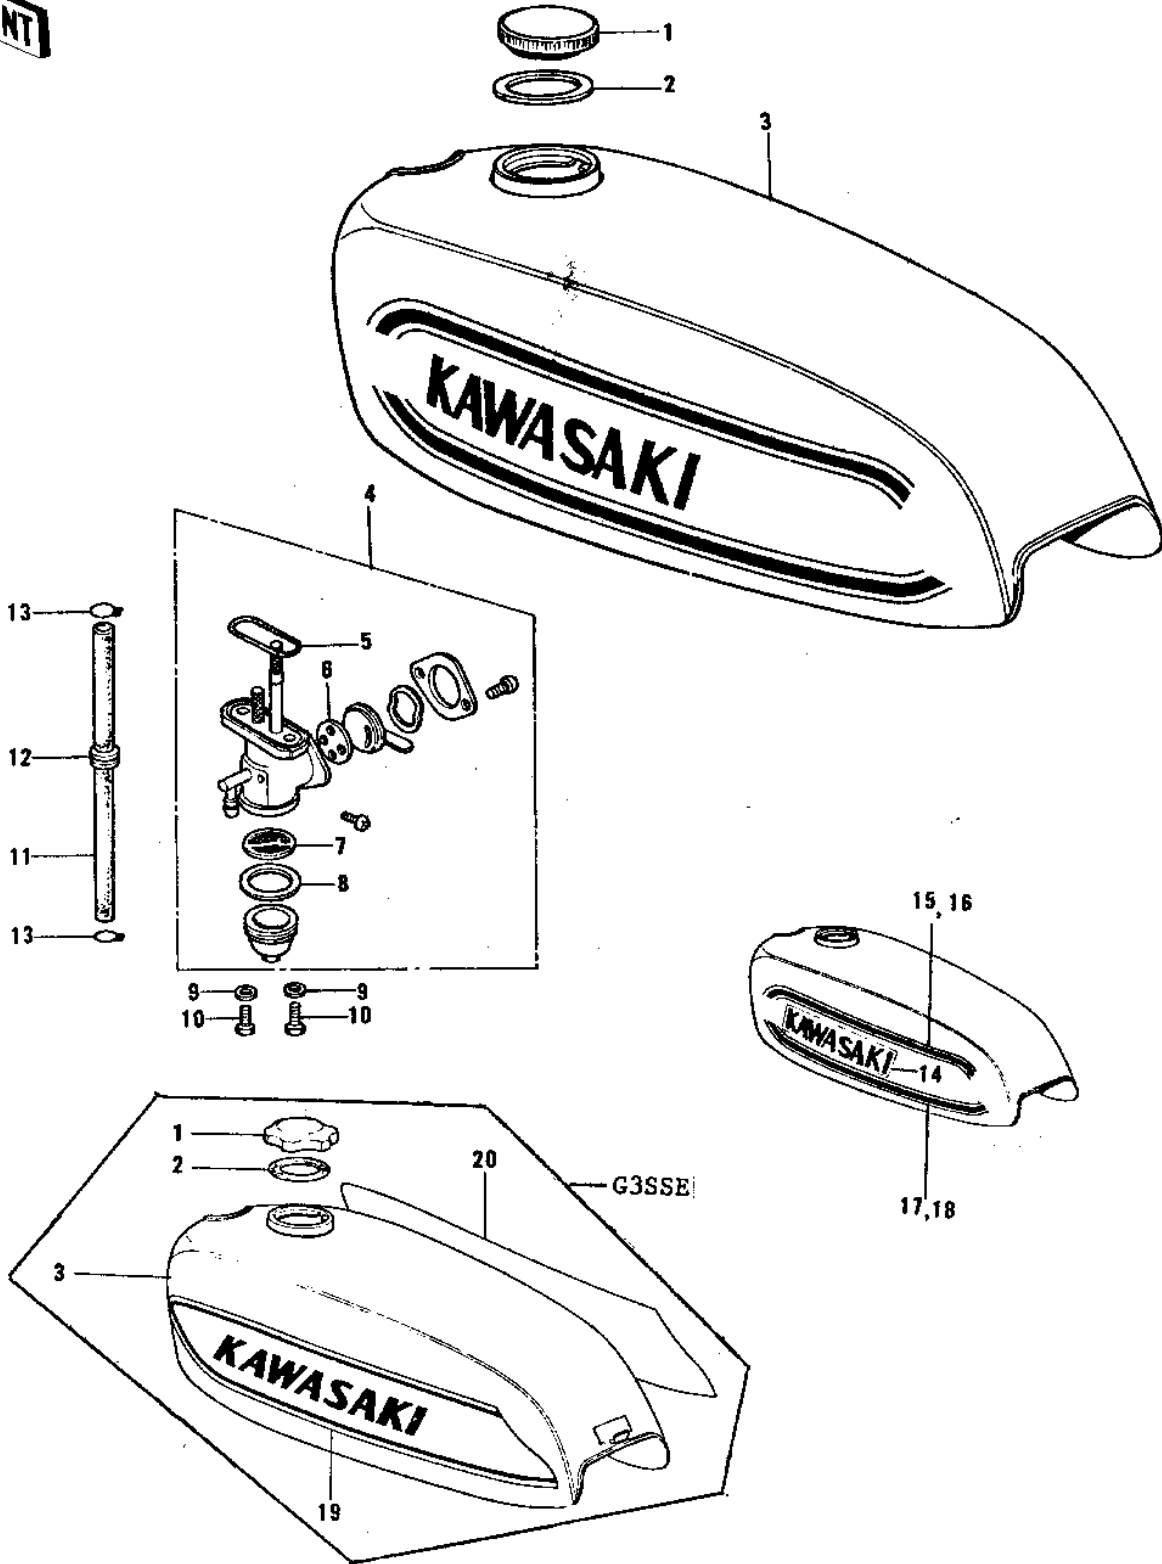

1970 G3SS PARTS DIAGRAM

FUEL TANK ('74-'75)

1970 G3SS PARTS LIST

FUEL TANK ('74-'75)

ITEM NAME	PART NUMBER	QUANTITY
CAP,FUEL TANK LOCKING (Ref # 1)	51048-006	1
CAP,FUEL TANK (Ref # 1)	51048-1013	1
GASKET FUEL TANK CAP (Ref # 2)	51059-003	1
GASKET,FUEL TANK CAP (Ref # 2)	51059-011	1
TANK,FUEL,C.LIME (Ref # 3)	51001-094-1Q	1
TANK-FUEL,H.RED (Ref # 3)	51001-094-2K	1
TAP ASSY,FUEL (Ref # 4)	51023-1020	1
TAP ASSY,FUEL (Ref # 4)	51023-1001	1
"O" RING (Ref # 5)	51039-003	1
GASKET-FUEL COCK LEV (Ref # 6)	92065-094	1
STRAINER,FUEL (Ref # 7)	51038-008	1
GASKET FUEL COCK CUP (Ref # 8)	51037-011	1
WASHER-PLAIN (Ref # 9)	92022-183	2
BOLT-HEX HEAD,6X16 (Ref # 10)	92001-114	2
PIPE-OIL (Ref # 11)	92059-072	1
PIPE,FUEL, (Ref # 11)	92059-100	1
GROMMET PIPE (Ref # 12)	92071-038	1
CLAMP FUEL PIPE (Ref # 13)	92037-010	2
DECAL,FUEL TANK (Ref # 14)	56014-048	2
DECAL,FUEL TANK (Ref # 14)	56014-048	2
DECAL,FL TK STRPE,L.H (Ref # 15)	56027-175	2
DECAL,FL TK STRPE,L.H (Ref # 15)	56027-175	2
DECAL,FL TK STRPE,R.H (Ref # 16)	56027-176	2
DECAL,FL TK STRPE,R.H (Ref # 16)	56027-176	2
DECAL-FL TK STRPE,L.H (Ref # 17)	56027-187	2
DECAL-FL TK STRPE,L.H (Ref # 17)	56027-187	2
DECAL-FL TK STRPE,R.H (Ref # 18)	56027-188	2
DECAL-FL TK STRPE,R.H (Ref # 18)	56027-188	2
UNAVAILABLE IN PRICE BOOK (Ref # 19)	56027-298-SP	1