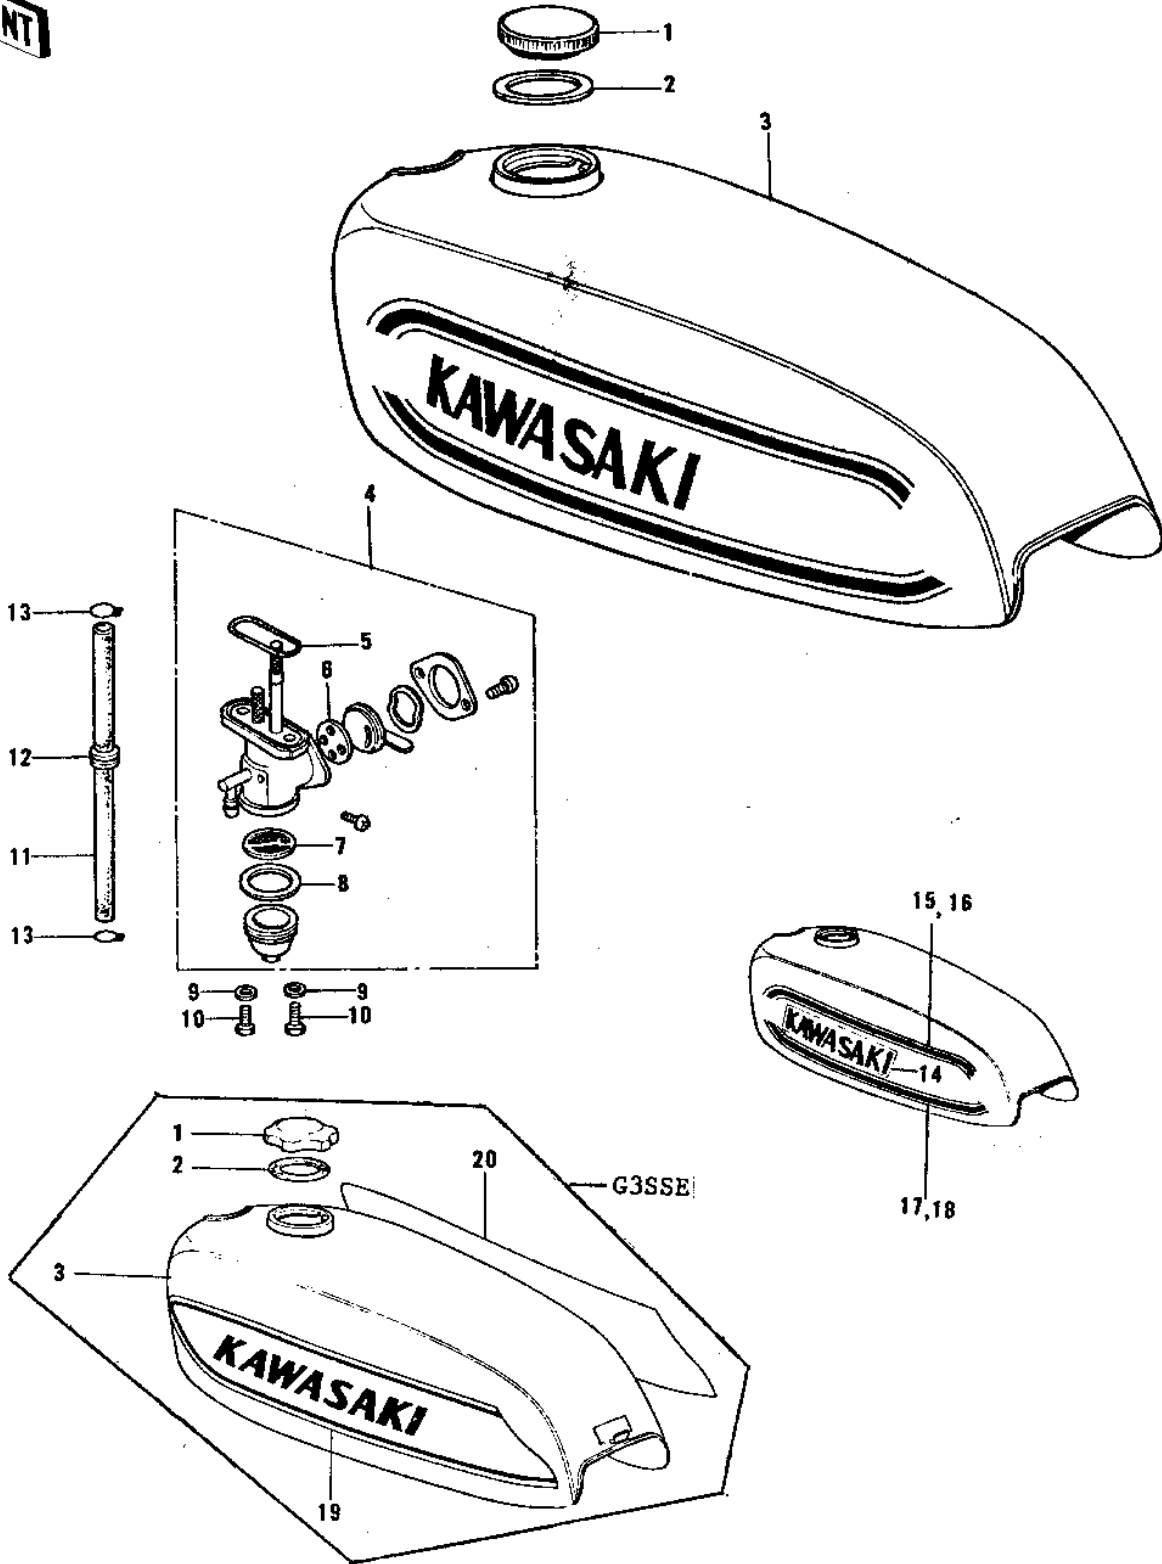

1969 G3SS PARTS DIAGRAM

FUEL TANK ('74-'75)

1969 G3SS PARTS LIST

FUEL TANK ('74-'75)

ITEM NAME	PART NUMBER	QUANTITY
CAP,FUEL TANK LOCKING (Ref # 1)	51048-006	1
CAP,FUEL TANK (Ref # 1)	51048-1013	1
GASKET FUEL TANK CAP (Ref # 2)	51059-003	1
GASKET,FUEL TANK CAP (Ref # 2)	51059-011	1
TANK,FUEL,C.LIME (Ref # 3)	51001-094-1Q	1
TANK-FUEL,H.RED (Ref # 3)	51001-094-2K	1
TAP ASSY,FUEL (Ref # 4)	51023-1020	1
TAP ASSY,FUEL (Ref # 4)	51023-1001	1
"O" RING (Ref # 5)	51039-003	1
GASKET-FUEL COCK LEV (Ref # 6)	92065-094	1
STRAINER,FUEL (Ref # 7)	51038-008	1
GASKET FUEL COCK CUP (Ref # 8)	51037-011	1
WASHER-PLAIN (Ref # 9)	92022-183	2
BOLT-HEX HEAD,6X16 (Ref # 10)	92001-114	2
PIPE-OIL (Ref # 11)	92059-072	1
PIPE,FUEL, (Ref # 11)	92059-100	1
GROMMET PIPE (Ref # 12)	92071-038	1
CLAMP FUEL PIPE (Ref # 13)	92037-010	2
DECAL,FUEL TANK (Ref # 14)	56014-048	2
DECAL,FUEL TANK (Ref # 14)	56014-048	2
DECAL,FL TK STRPE,L.H (Ref # 15)	56027-175	2
DECAL,FL TK STRPE,L.H (Ref # 15)	56027-175	2
DECAL,FL TK STRPE,R.H (Ref # 16)	56027-176	2
DECAL,FL TK STRPE,R.H (Ref # 16)	56027-176	2
DECAL-FL TK STRPE,L.H (Ref # 17)	56027-187	2
DECAL-FL TK STRPE,L.H (Ref # 17)	56027-187	2
DECAL-FL TK STRPE,R.H (Ref # 18)	56027-188	2
DECAL-FL TK STRPE,R.H (Ref # 18)	56027-188	2
UNAVAILABLE IN PRICE BOOK (Ref # 19)	56027-298-SP	1