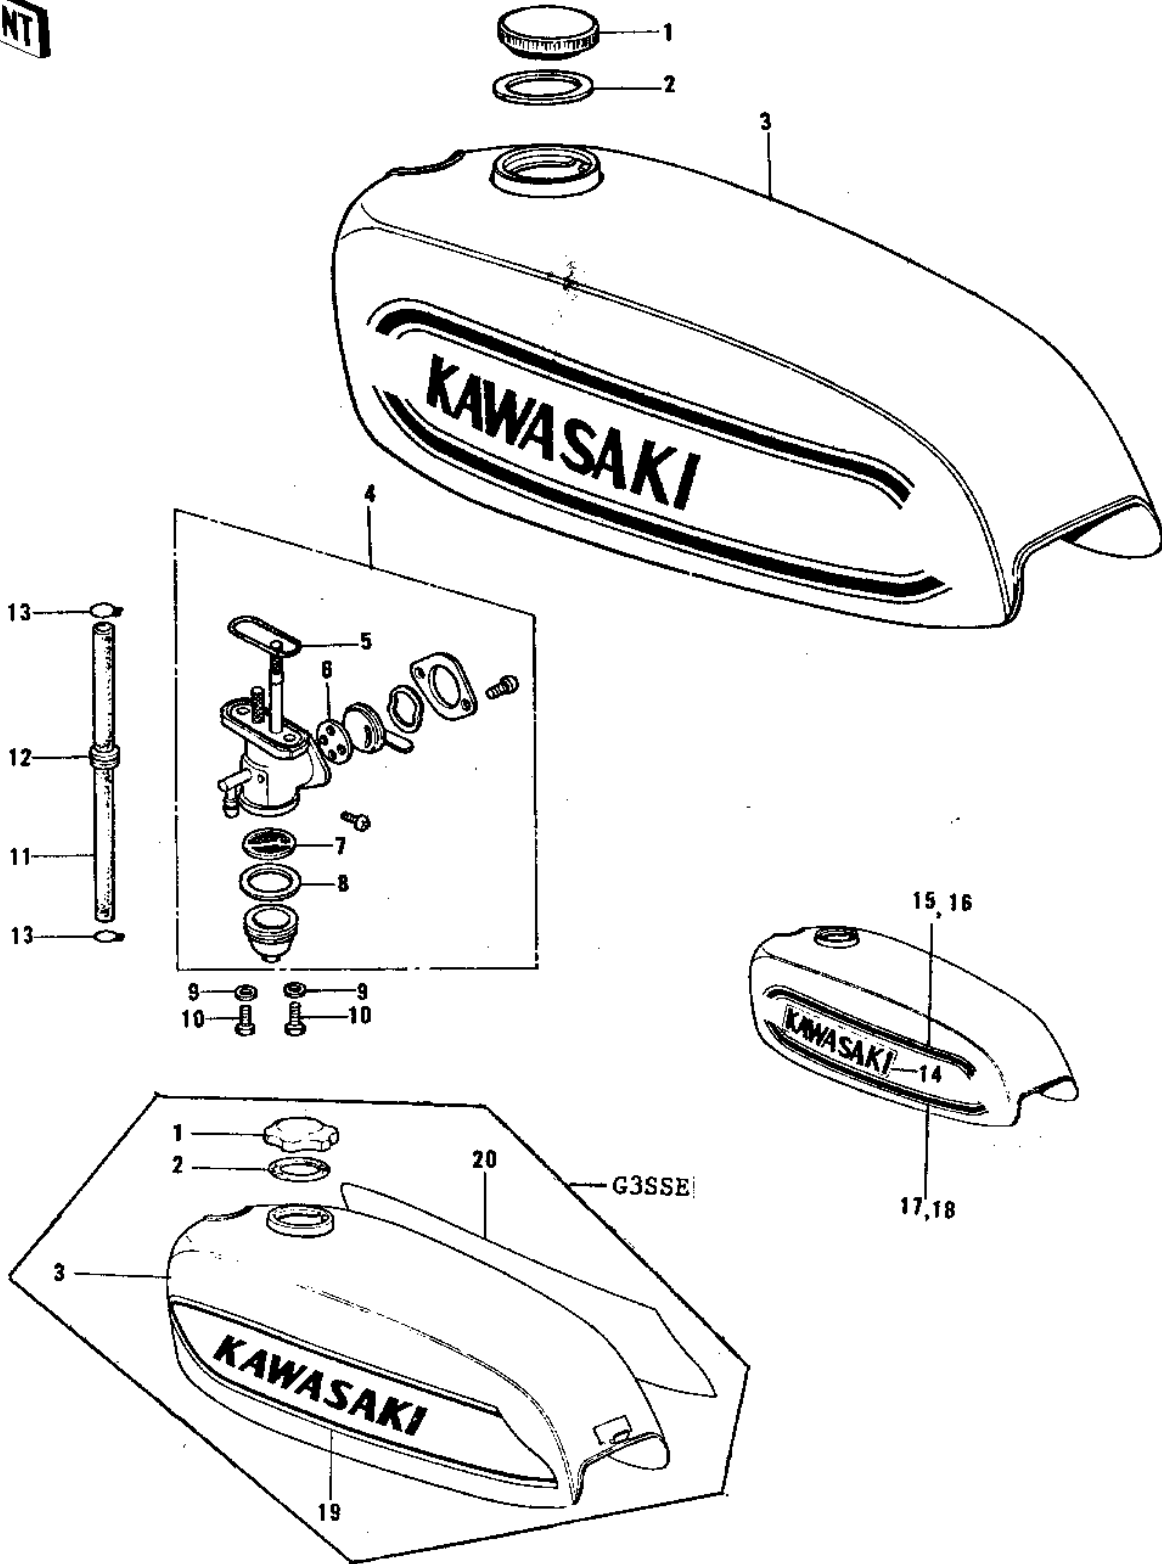

1970 Bushmaster PARTS DIAGRAM

FUEL TANK ('74-'75)

1970 Bushmaster PARTS LIST

FUEL TANK ('74-'75)

ITEM NAME	PART NUMBER	QUANTITY
CAP,FUEL TANK LOCKING (Ref # 1)	51048-006	1
CAP,FUEL TANK (Ref # 1)	51048-1013	1
GASKET FUEL TANK CAP (Ref # 2)	51059-003	1
GASKET,FUEL TANK CAP (Ref # 2)	51059-011	1
TANK,FUEL,C.LIME (Ref # 3)	51001-094-1Q	1
TANK-FUEL,H.RED (Ref # 3)	51001-094-2K	1
TAP ASSY,FUEL (Ref # 4)	51023-1020	1
TAP ASSY,FUEL (Ref # 4)	51023-1001	1
"O" RING (Ref # 5)	51039-003	1
GASKET-FUEL COCK LEV (Ref # 6)	92065-094	1
STRAINER,FUEL (Ref # 7)	51038-008	1
GASKET FUEL COCK CUP (Ref # 8)	51037-011	1
WASHER-PLAIN (Ref # 9)	92022-183	2
BOLT-HEX HEAD,6X16 (Ref # 10)	92001-114	2
PIPE-OIL (Ref # 11)	92059-072	1
PIPE,FUEL, (Ref # 11)	92059-100	1
GROMMET PIPE (Ref # 12)	92071-038	1
CLAMP FUEL PIPE (Ref # 13)	92037-010	2
DECAL,FUEL TANK (Ref # 14)	56014-048	2
DECAL,FUEL TANK (Ref # 14)	56014-048	2
DECAL,FL TK STRPE,L.H (Ref # 15)	56027-175	2
DECAL,FL TK STRPE,L.H (Ref # 15)	56027-175	2
DECAL,FL TK STRPE,R.H (Ref # 16)	56027-176	2
DECAL,FL TK STRPE,R.H (Ref # 16)	56027-176	2
DECAL-FL TK STRPE,L.H (Ref # 17)	56027-187	2
DECAL-FL TK STRPE,L.H (Ref # 17)	56027-187	2
DECAL-FL TK STRPE,R.H (Ref # 18)	56027-188	2
DECAL-FL TK STRPE,R.H (Ref # 18)	56027-188	2
UNAVAILABLE IN PRICE BOOK (Ref # 19)	56027-298-SP	1