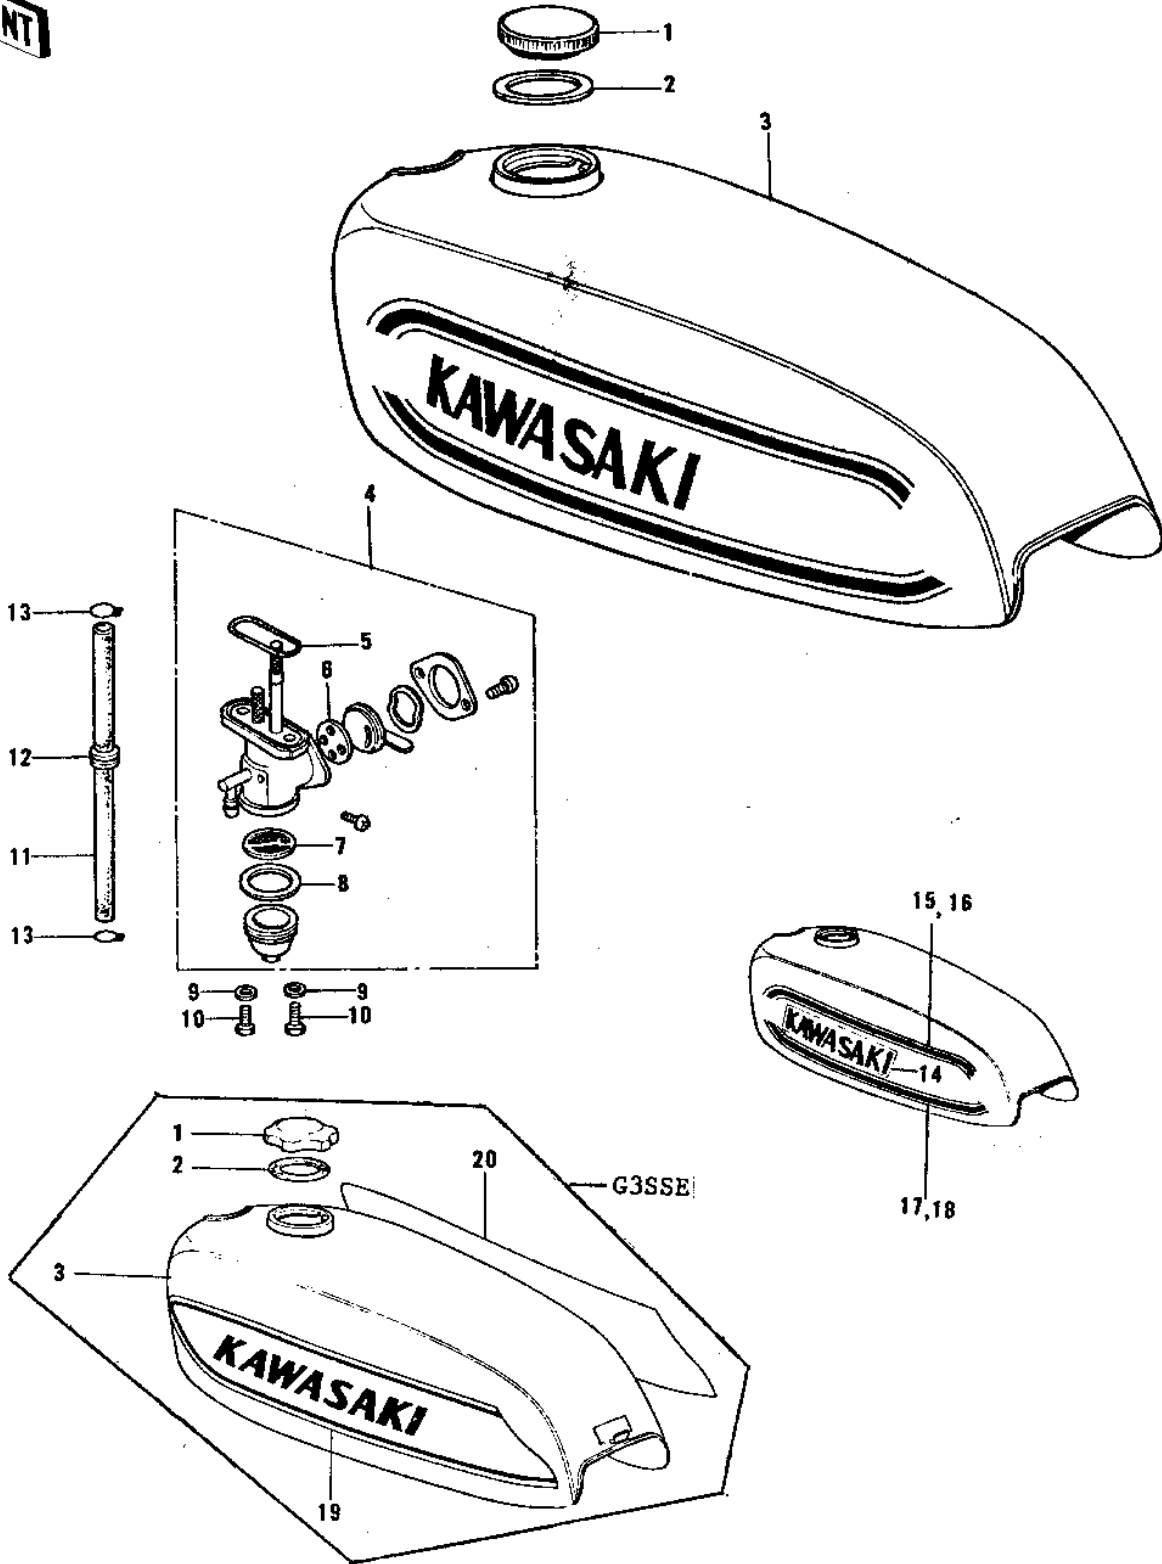

# 1970 Bushmaster PARTS DIAGRAM

FUEL TANK ('74-'75)

# 1970 Bushmaster PARTS LIST

## FUEL TANK ('74-'75)

ITEM NAME	PART NUMBER	QUANTITY
CAP,FUEL TANK LOCKING (Ref # 1)	51048-006	1
CAP,FUEL TANK (Ref # 1)	51048-1013	1
GASKET FUEL TANK CAP (Ref # 2)	51059-003	1
GASKET,FUEL TANK CAP (Ref # 2)	51059-011	1
TANK,FUEL,C.LIME (Ref # 3)	51001-094-1Q	1
TANK-FUEL,H.RED (Ref # 3)	51001-094-2K	1
TAP ASSY,FUEL (Ref # 4)	51023-1020	1
TAP ASSY,FUEL (Ref # 4)	51023-1001	1
"O" RING (Ref # 5)	51039-003	1
GASKET-FUEL COCK LEV (Ref # 6)	92065-094	1
STRAINER,FUEL (Ref # 7)	51038-008	1
GASKET FUEL COCK CUP (Ref # 8)	51037-011	1
WASHER-PLAIN (Ref # 9)	92022-183	2
BOLT-HEX HEAD,6X16 (Ref # 10)	92001-114	2
PIPE-OIL (Ref # 11)	92059-072	1
PIPE,FUEL, (Ref # 11)	92059-100	1
GROMMET PIPE (Ref # 12)	92071-038	1
CLAMP FUEL PIPE (Ref # 13)	92037-010	2
DECAL,FUEL TANK (Ref # 14)	56014-048	2
DECAL,FUEL TANK (Ref # 14)	56014-048	2
DECAL,FL TK STRPE,L.H (Ref # 15)	56027-175	2
DECAL,FL TK STRPE,L.H (Ref # 15)	56027-175	2
DECAL,FL TK STRPE,R.H (Ref # 16)	56027-176	2
DECAL,FL TK STRPE,R.H (Ref # 16)	56027-176	2
DECAL-FL TK STRPE,L.H (Ref # 17)	56027-187	2
DECAL-FL TK STRPE,L.H (Ref # 17)	56027-187	2
DECAL-FL TK STRPE,R.H (Ref # 18)	56027-188	2
DECAL-FL TK STRPE,R.H (Ref # 18)	56027-188	2
UNAVAILABLE IN PRICE BOOK (Ref # 19)	56027-298-SP	1