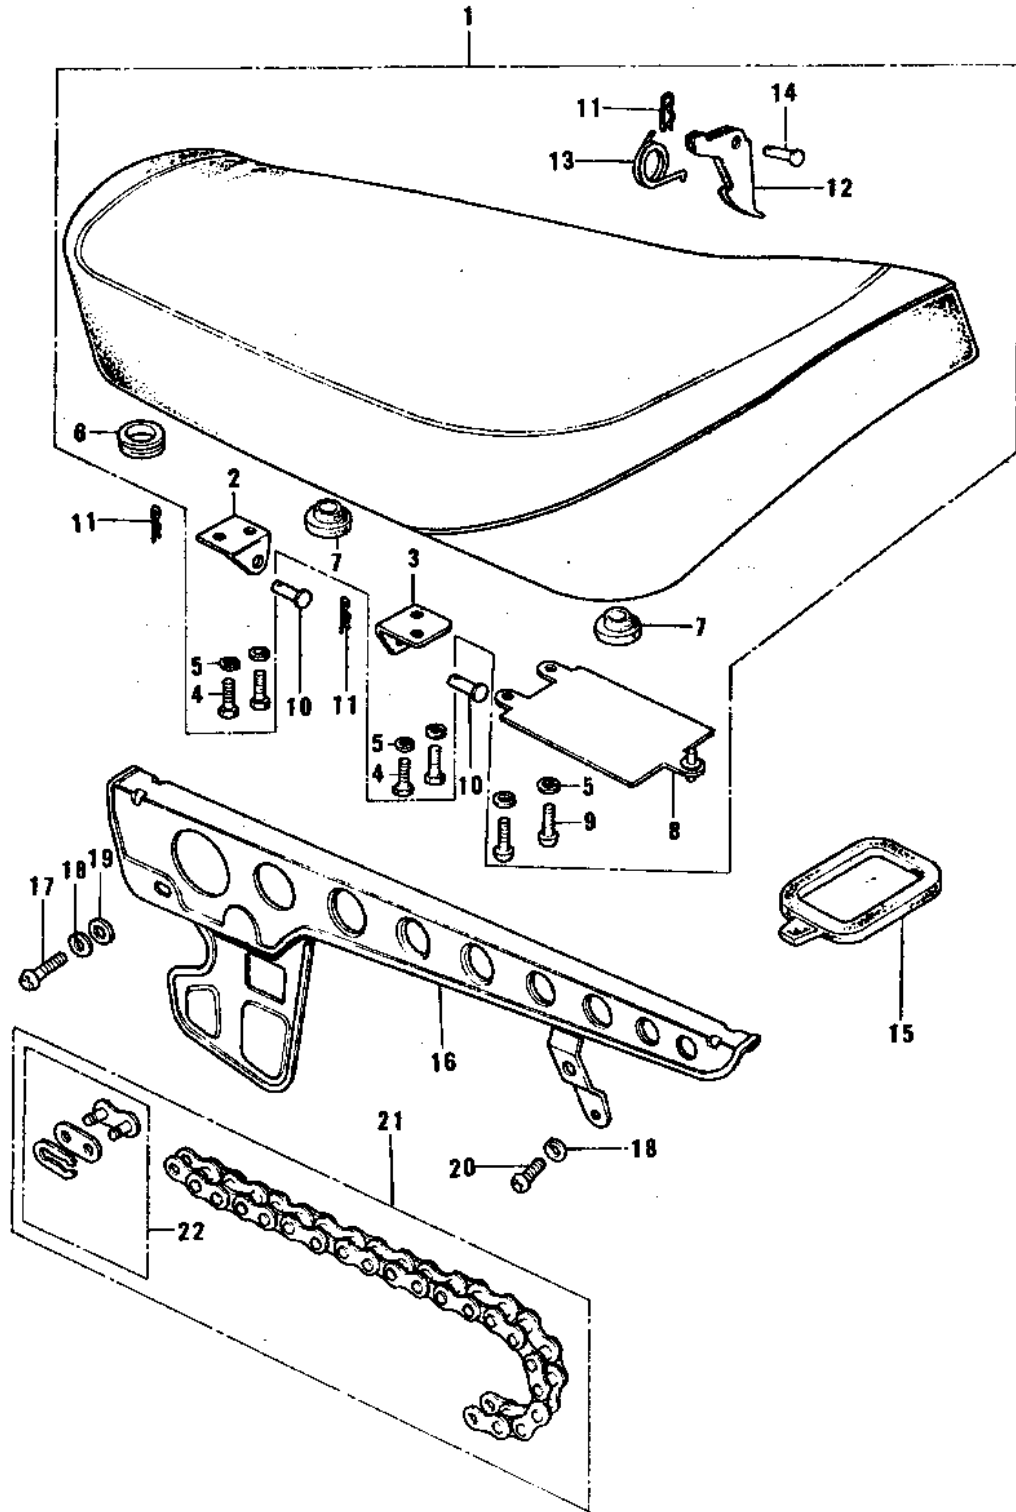

# 1971 G3SS-A PARTS DIAGRAM

SEAT/CHAIN COVER/CHAIN ('74-'75)

# 1971 G3SS-A PARTS LIST

SEAT/CHAIN COVER/CHAIN ('74-'75)

ITEM NAME	PART NUMBER	QUANTITY
SEAT-ASSY,DUAL (Ref # 1)	53001-099	1
HINGE,FRONT (Ref # 2)	53009-024	1
HINGE,REAR (Ref # 3)	53009-023	1
BOLT-UPSET 6X14 (Ref # 4)	112B0614	4
BOLT-UPSET 6X14 (Ref # 4)	112B0614	AL
WASHER SPRING 6MM (Ref # 5)	461F0600	6
GROMMET (Ref # 6)	92071-056	1
DAMPER RUBB DUAL SEAT (Ref # 7)	92075-023	4
CASE (Ref # 8)	32099-011	1
SCREW PAN HEAD 4X8 (Ref # 9)	220B0408	2
PIN-BRAKE CABLE FIT (Ref # 10)	92043-092	2
COTTER PIN (Ref # 11)	92041-003	3
HOOK-SEAT (Ref # 12)	53008-017	1
SPRING,HOOK (Ref # 13)	53012-011	1
PIN,DUAL SEAT PIVOT (Ref # 14)	92043-106	1
BAND-CHAIN OILER TANK (Ref # 15)	92072-039	1
CASE-CHAIN (Ref # 16)	36014-052	1
SCREW PAN HEAD 5X8 (Ref # 17)	220B0508	1
WASHER SPRING 5MM (Ref # 18)	461F0500	2
WASHER PLAIN 5MM (Ref # 19)	410B0500	1
SCREW PAN HEAD 5X12 (Ref # 20)	220B0512	1
*** N.L.A.*** (Canada) (Ref # 21)	695W43104	1
JOINT-CHAIN (Ref # 22)	92058-1014	1