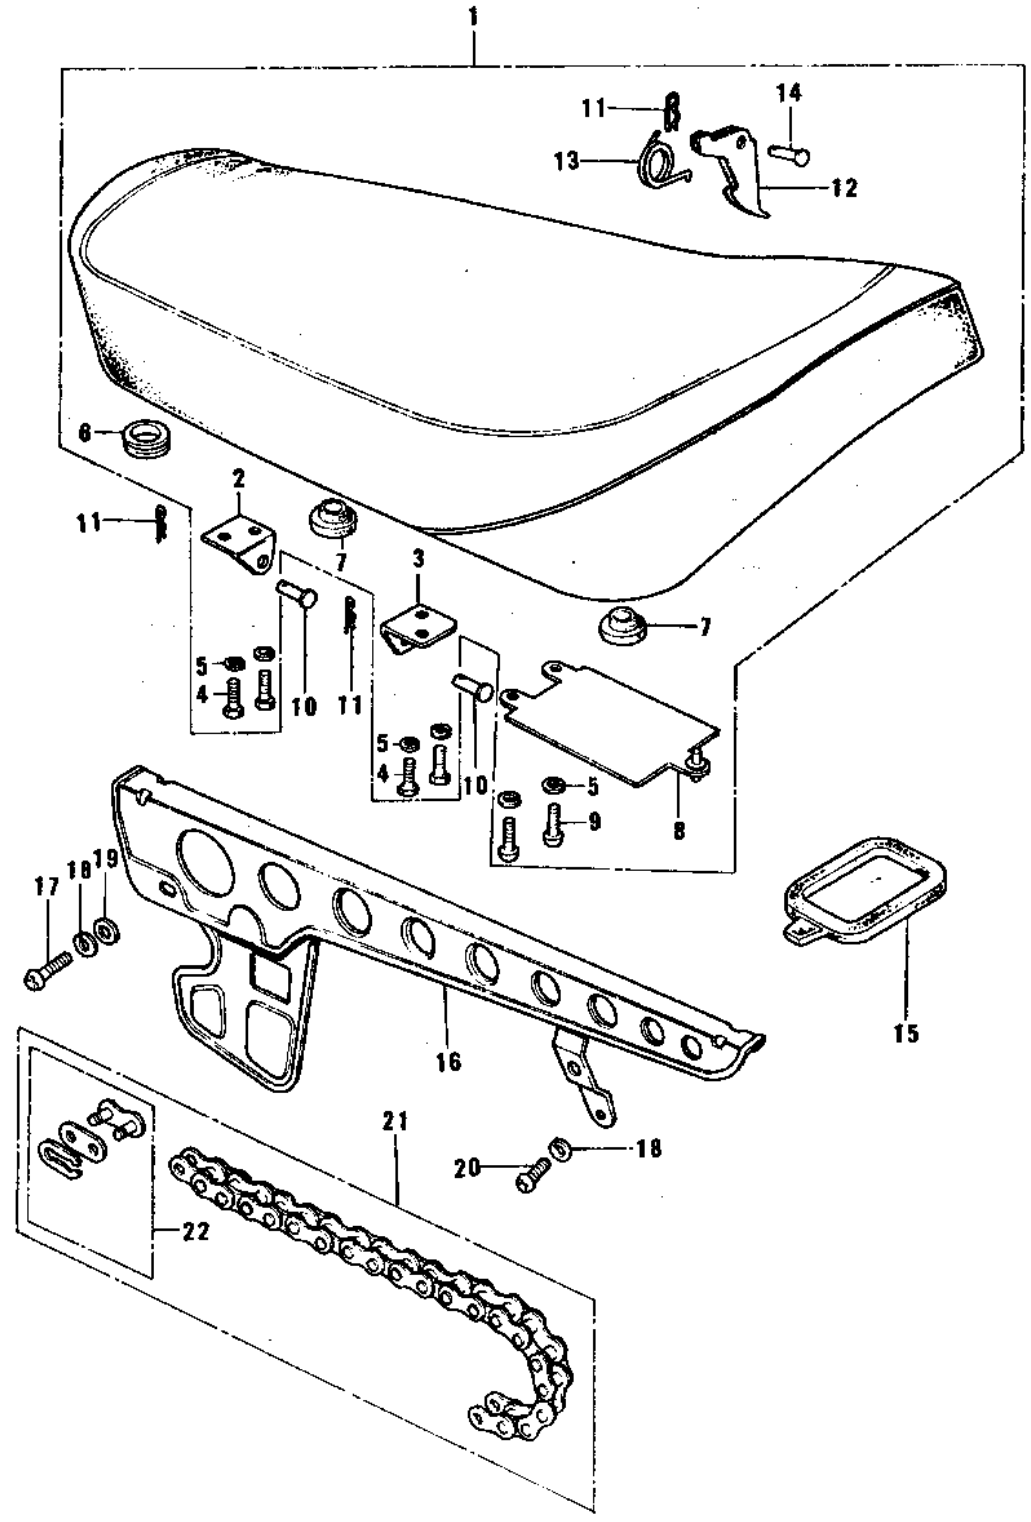

# 1973 G3SS-C PARTS DIAGRAM

SEAT/CHAIN COVER/CHAIN ('74-'75)

# 1973 G3SS-C PARTS LIST

SEAT/CHAIN COVER/CHAIN ('74-'75)

ITEM NAME	PART NUMBER	QUANTITY
SEAT-ASSY,DUAL (Ref # 1)	53001-099	1
HINGE,FRONT (Ref # 2)	53009-024	1
HINGE,REAR (Ref # 3)	53009-023	1
BOLT-UPSET 6X14 (Ref # 4)	112B0614	4
BOLT-UPSET 6X14 (Ref # 4)	112B0614	AL
WASHER SPRING 6MM (Ref # 5)	461F0600	6
GROMMET (Ref # 6)	92071-056	1
DAMPER RUBB DUAL SEAT (Ref # 7)	92075-023	4
CASE (Ref # 8)	32099-011	1
SCREW PAN HEAD 4X8 (Ref # 9)	220B0408	2
PIN-BRAKE CABLE FIT (Ref # 10)	92043-092	2
COTTER PIN (Ref # 11)	92041-003	3
HOOK-SEAT (Ref # 12)	53008-017	1
SPRING,HOOK (Ref # 13)	53012-011	1
PIN,DUAL SEAT PIVOT (Ref # 14)	92043-106	1
BAND-CHAIN OILER TANK (Ref # 15)	92072-039	1
CASE-CHAIN (Ref # 16)	36014-052	1
SCREW PAN HEAD 5X8 (Ref # 17)	220B0508	1
WASHER SPRING 5MM (Ref # 18)	461F0500	2
WASHER PLAIN 5MM (Ref # 19)	410B0500	1
SCREW PAN HEAD 5X12 (Ref # 20)	220B0512	1
*** N.L.A.*** (Canada) (Ref # 21)	695W43104	1
JOINT-CHAIN (Ref # 22)	92058-1014	1