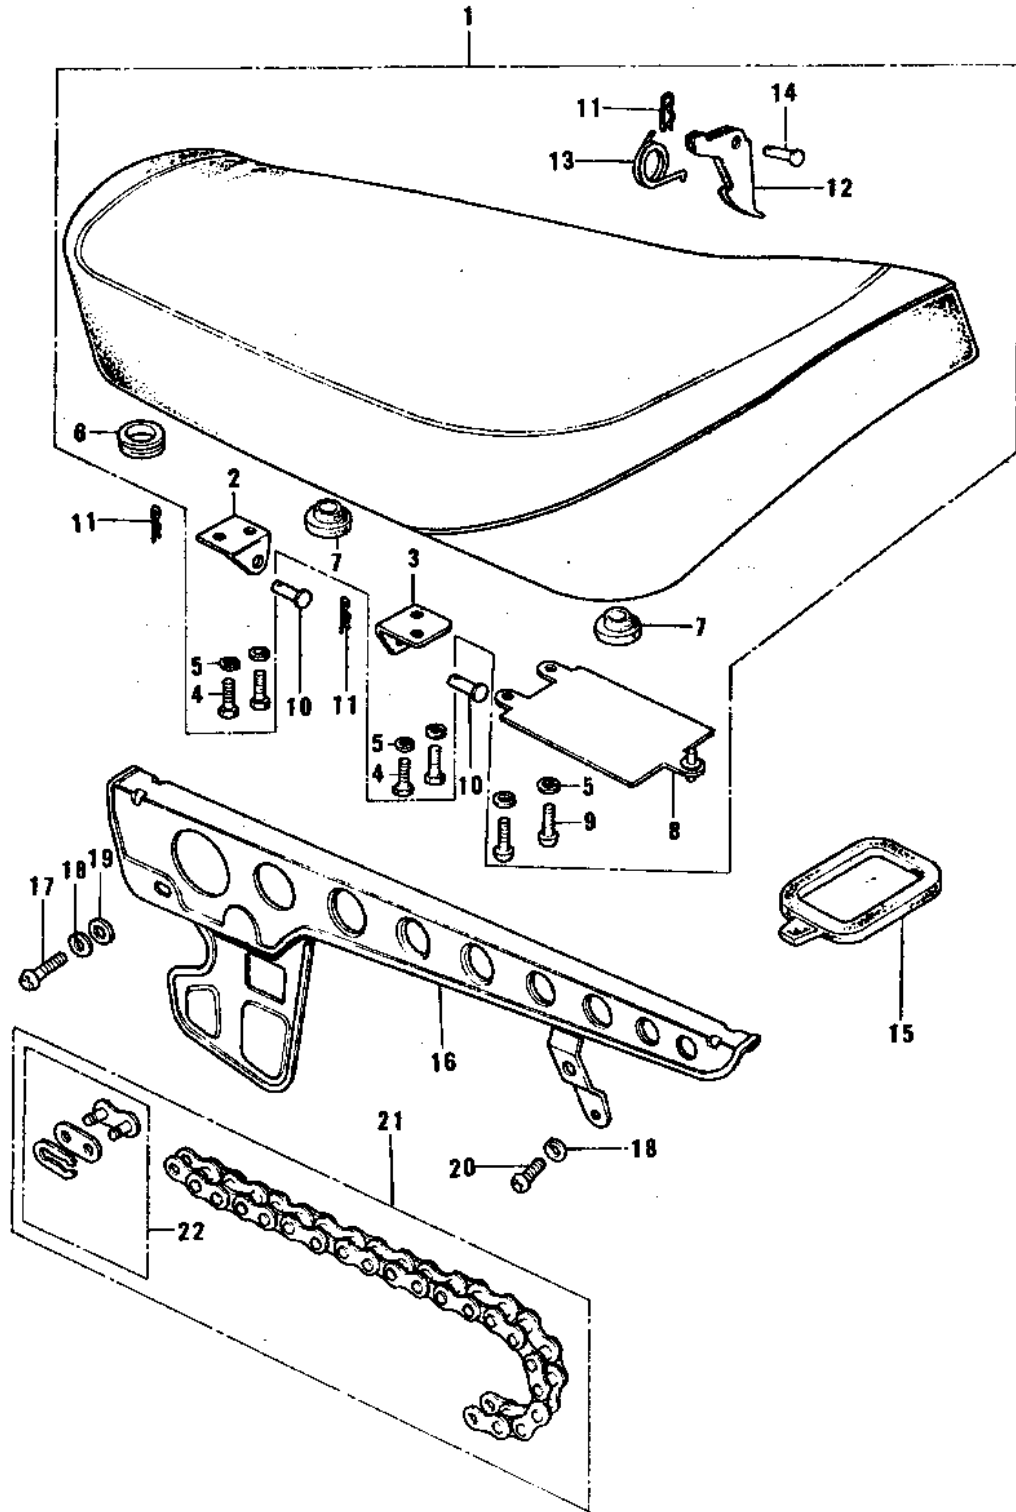

1973 G3SS-C PARTS DIAGRAM

SEAT/CHAIN COVER/CHAIN ('74-'75)

1973 G3SS-C PARTS LIST

SEAT/CHAIN COVER/CHAIN ('74-'75)

ITEM NAME	PART NUMBER	QUANTITY
SEAT-ASSY,DUAL (Ref # 1)	53001-099	1
HINGE,FRONT (Ref # 2)	53009-024	1
HINGE,REAR (Ref # 3)	53009-023	1
BOLT-UPSET 6X14 (Ref # 4)	112B0614	4
BOLT-UPSET 6X14 (Ref # 4)	112B0614	AL
WASHER SPRING 6MM (Ref # 5)	461F0600	6
GROMMET (Ref # 6)	92071-056	1
DAMPER RUBB DUAL SEAT (Ref # 7)	92075-023	4
CASE (Ref # 8)	32099-011	1
SCREW PAN HEAD 4X8 (Ref # 9)	220B0408	2
PIN-BRAKE CABLE FIT (Ref # 10)	92043-092	2
COTTER PIN (Ref # 11)	92041-003	3
HOOK-SEAT (Ref # 12)	53008-017	1
SPRING,HOOK (Ref # 13)	53012-011	1
PIN,DUAL SEAT PIVOT (Ref # 14)	92043-106	1
BAND-CHAIN OILER TANK (Ref # 15)	92072-039	1
CASE-CHAIN (Ref # 16)	36014-052	1
SCREW PAN HEAD 5X8 (Ref # 17)	220B0508	1
WASHER SPRING 5MM (Ref # 18)	461F0500	2
WASHER PLAIN 5MM (Ref # 19)	410B0500	1
SCREW PAN HEAD 5X12 (Ref # 20)	220B0512	1
*** N.L.A.*** (Canada) (Ref # 21)	695W43104	1
JOINT-CHAIN (Ref # 22)	92058-1014	1