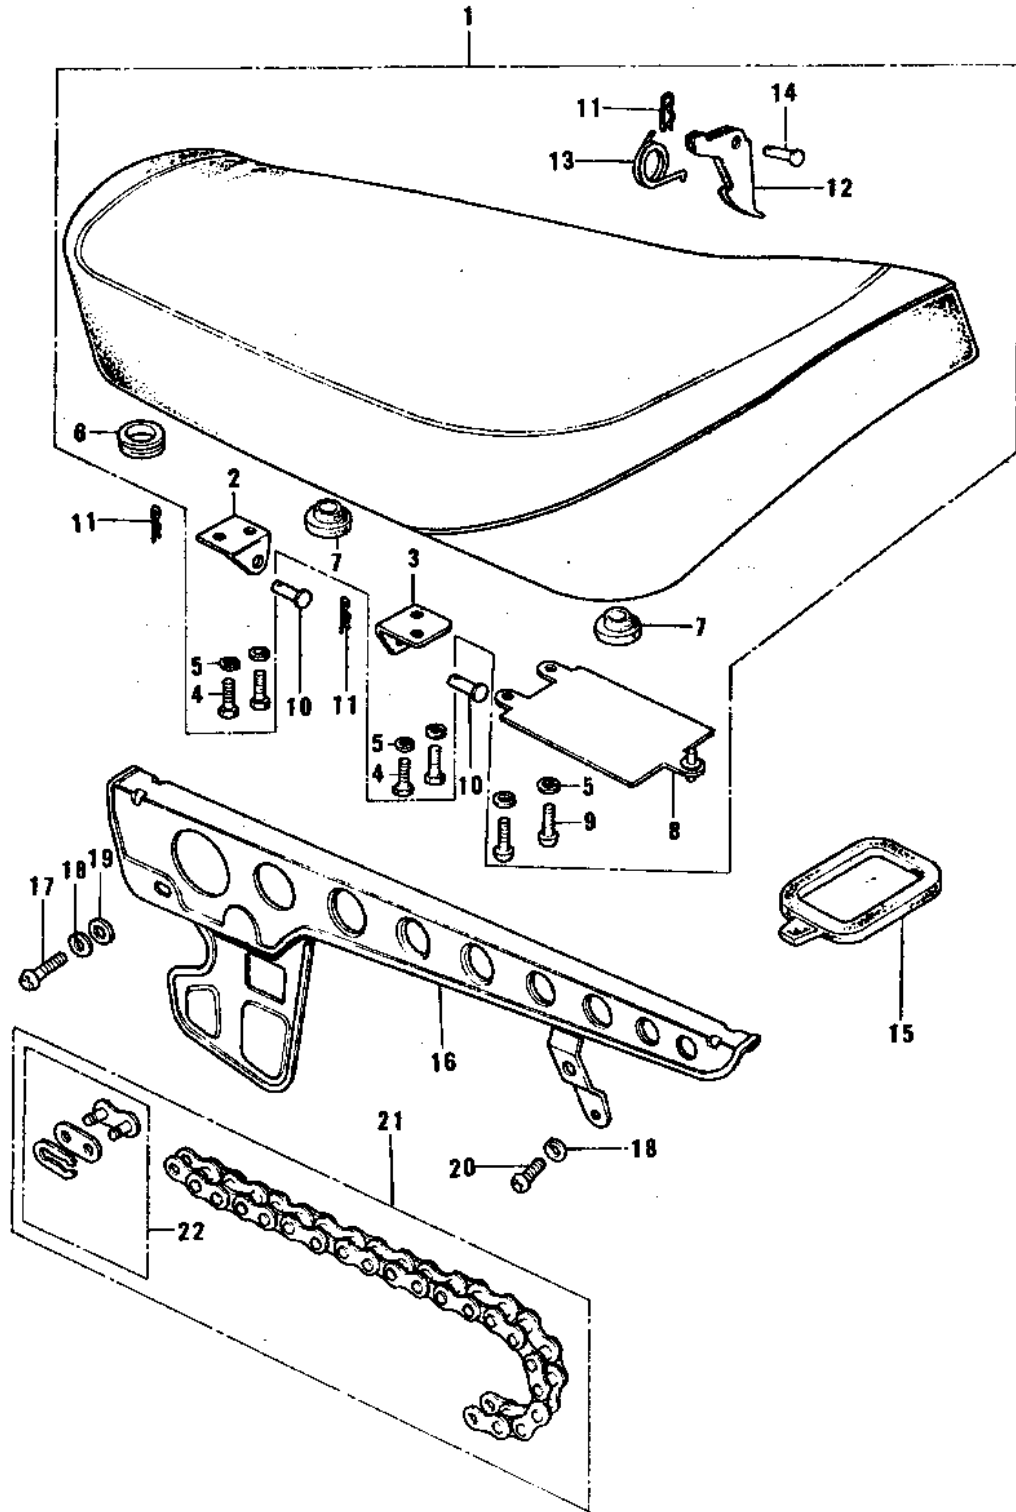

# 1969 G3SS PARTS DIAGRAM

SEAT/CHAIN COVER/CHAIN ('74-'75)

# 1969 G3SS PARTS LIST

SEAT/CHAIN COVER/CHAIN ('74-'75)

ITEM NAME	PART NUMBER	QUANTITY
SEAT-ASSY,DUAL (Ref # 1)	53001-099	1
HINGE,FRONT (Ref # 2)	53009-024	1
HINGE,REAR (Ref # 3)	53009-023	1
BOLT-UPSET 6X14 (Ref # 4)	112B0614	4
BOLT-UPSET 6X14 (Ref # 4)	112B0614	AL
WASHER SPRING 6MM (Ref # 5)	461F0600	6
GROMMET (Ref # 6)	92071-056	1
DAMPER RUBB DUAL SEAT (Ref # 7)	92075-023	4
CASE (Ref # 8)	32099-011	1
SCREW PAN HEAD 4X8 (Ref # 9)	220B0408	2
PIN-BRAKE CABLE FIT (Ref # 10)	92043-092	2
COTTER PIN (Ref # 11)	92041-003	3
HOOK-SEAT (Ref # 12)	53008-017	1
SPRING,HOOK (Ref # 13)	53012-011	1
PIN,DUAL SEAT PIVOT (Ref # 14)	92043-106	1
BAND-CHAIN OILER TANK (Ref # 15)	92072-039	1
CASE-CHAIN (Ref # 16)	36014-052	1
SCREW PAN HEAD 5X8 (Ref # 17)	220B0508	1
WASHER SPRING 5MM (Ref # 18)	461F0500	2
WASHER PLAIN 5MM (Ref # 19)	410B0500	1
SCREW PAN HEAD 5X12 (Ref # 20)	220B0512	1
*** N.L.A.*** (Canada) (Ref # 21)	695W43104	1
JOINT-CHAIN (Ref # 22)	92058-1014	1