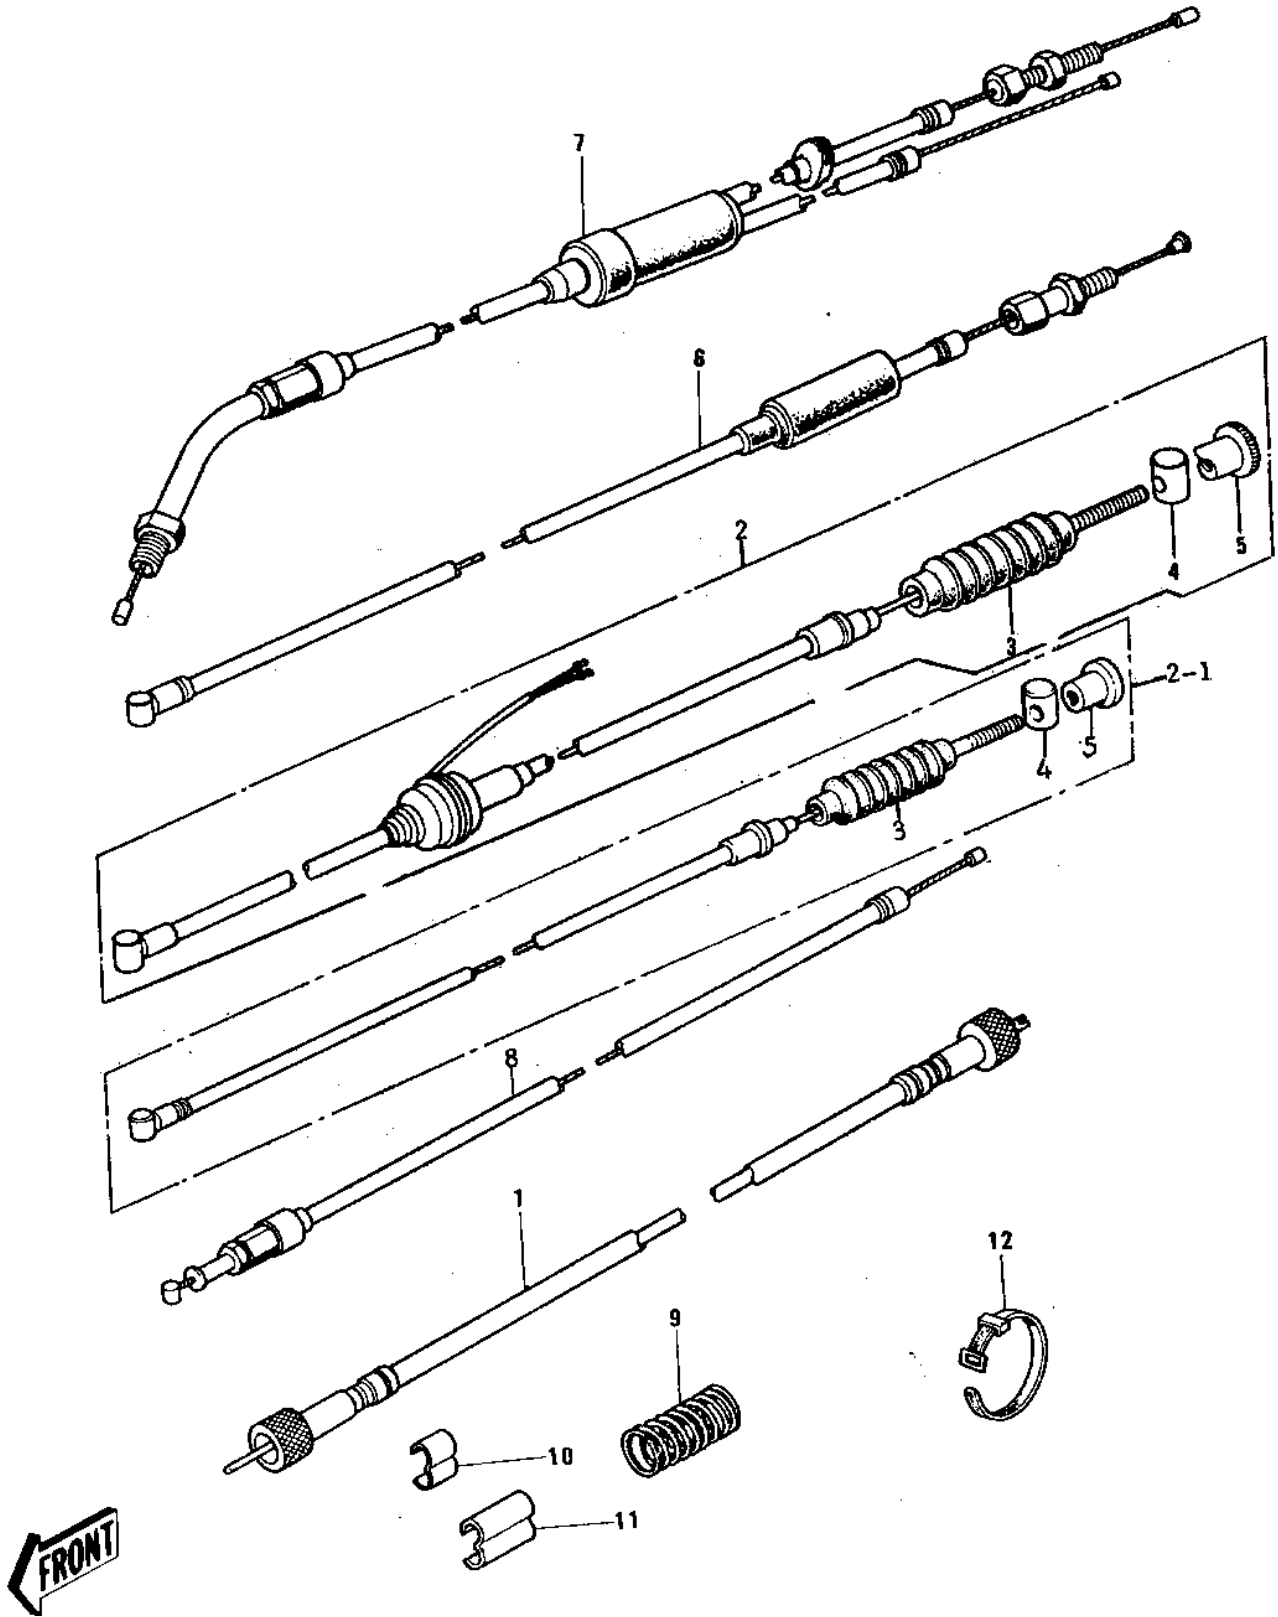

1971 G3SS-A PARTS DIAGRAM

CABLES ('74-'75)

1971 G3SS-A PARTS LIST

CABLES ('74-'75)

ITEM NAME	PART NUMBER	QUANTITY
CABLE,SPEEDOMETER (Ref # 1)	54001-014	1
CABLE FRONT BRAKE (Ref # 2)	54005-036	1
CABLE,FRONT BRAKE (Ref # 2-1)	54005-033	1
DUST COVER-BRKE CABLE (Ref # 3)	54009-008	1
JOINT-BRAKE ROD (Ref # 4)	92043-082	1
NUT-BRAKE ROD ADJUST (Ref # 5)	92015-052	1
CABLE,CLUTCH (Ref # 6)	54011-061	1
CABLE,CLUTCH (Ref # 6)	54011-1042	1
CABLE,CONTROL (Ref # 7)	54012-103	1
CABLE,CONTROL (Ref # 7)	54012-103	1
CABLE,STARTER (Ref # 8)	54017-067	1
SPRING,COIL (Ref # 9)	54025-004	1
CLAMP-CABLE (Ref # 10)	92037-069	1
CLAMP-CABLE (Ref # 11)	92037-069	2
BAND,SHORT (Ref # 12)	92072-030	1