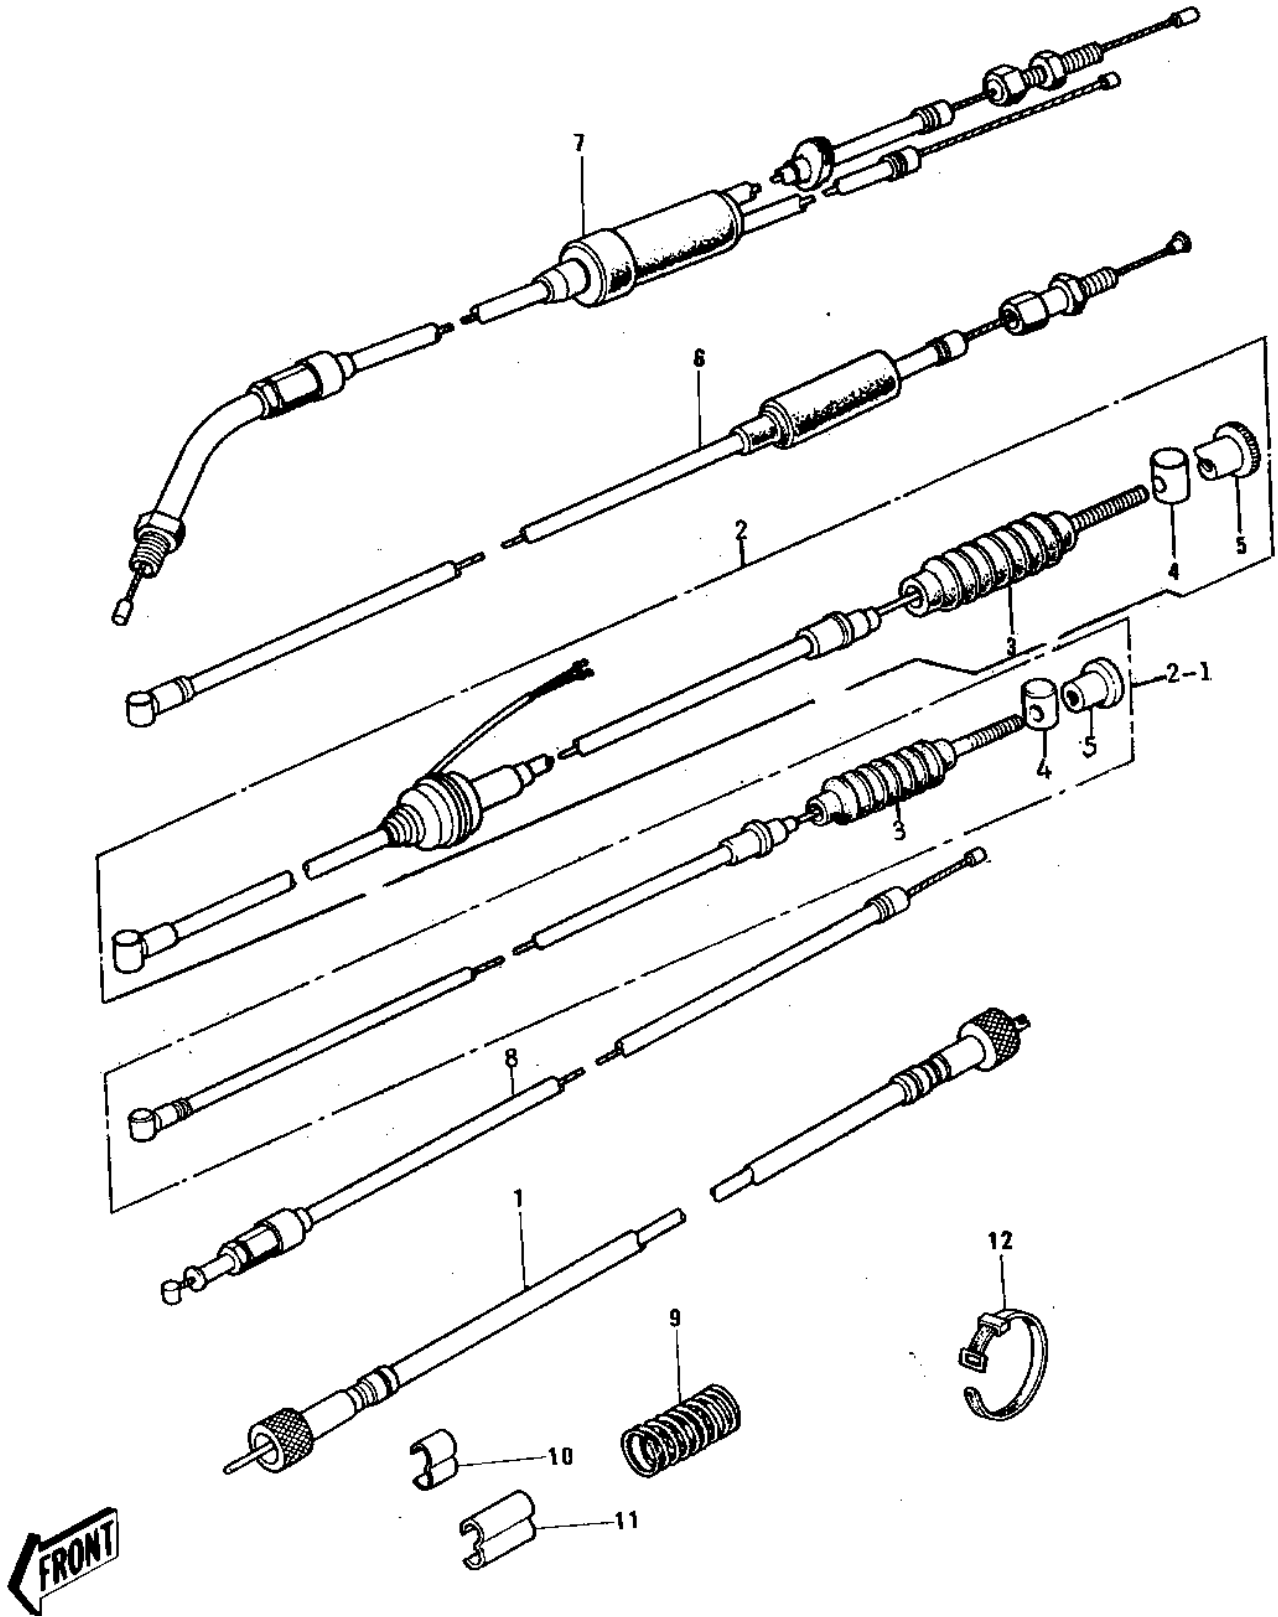

1973 G3SS-C PARTS DIAGRAM

CABLES ('74-'75)

1973 G3SS-C PARTS LIST

CABLES ('74-'75)

ITEM NAME	PART NUMBER	QUANTITY
CABLE,SPEEDOMETER (Ref # 1)	54001-014	1
CABLE FRONT BRAKE (Ref # 2)	54005-036	1
CABLE,FRONT BRAKE (Ref # 2-1)	54005-033	1
DUST COVER-BRKE CABLE (Ref # 3)	54009-008	1
JOINT-BRAKE ROD (Ref # 4)	92043-082	1
NUT-BRAKE ROD ADJUST (Ref # 5)	92015-052	1
CABLE,CLUTCH (Ref # 6)	54011-061	1
CABLE,CLUTCH (Ref # 6)	54011-1042	1
CABLE,CONTROL (Ref # 7)	54012-103	1
CABLE,CONTROL (Ref # 7)	54012-103	1
CABLE,STARTER (Ref # 8)	54017-067	1
SPRING,COIL (Ref # 9)	54025-004	1
CLAMP-CABLE (Ref # 10)	92037-069	1
CLAMP-CABLE (Ref # 11)	92037-069	2
BAND,SHORT (Ref # 12)	92072-030	1