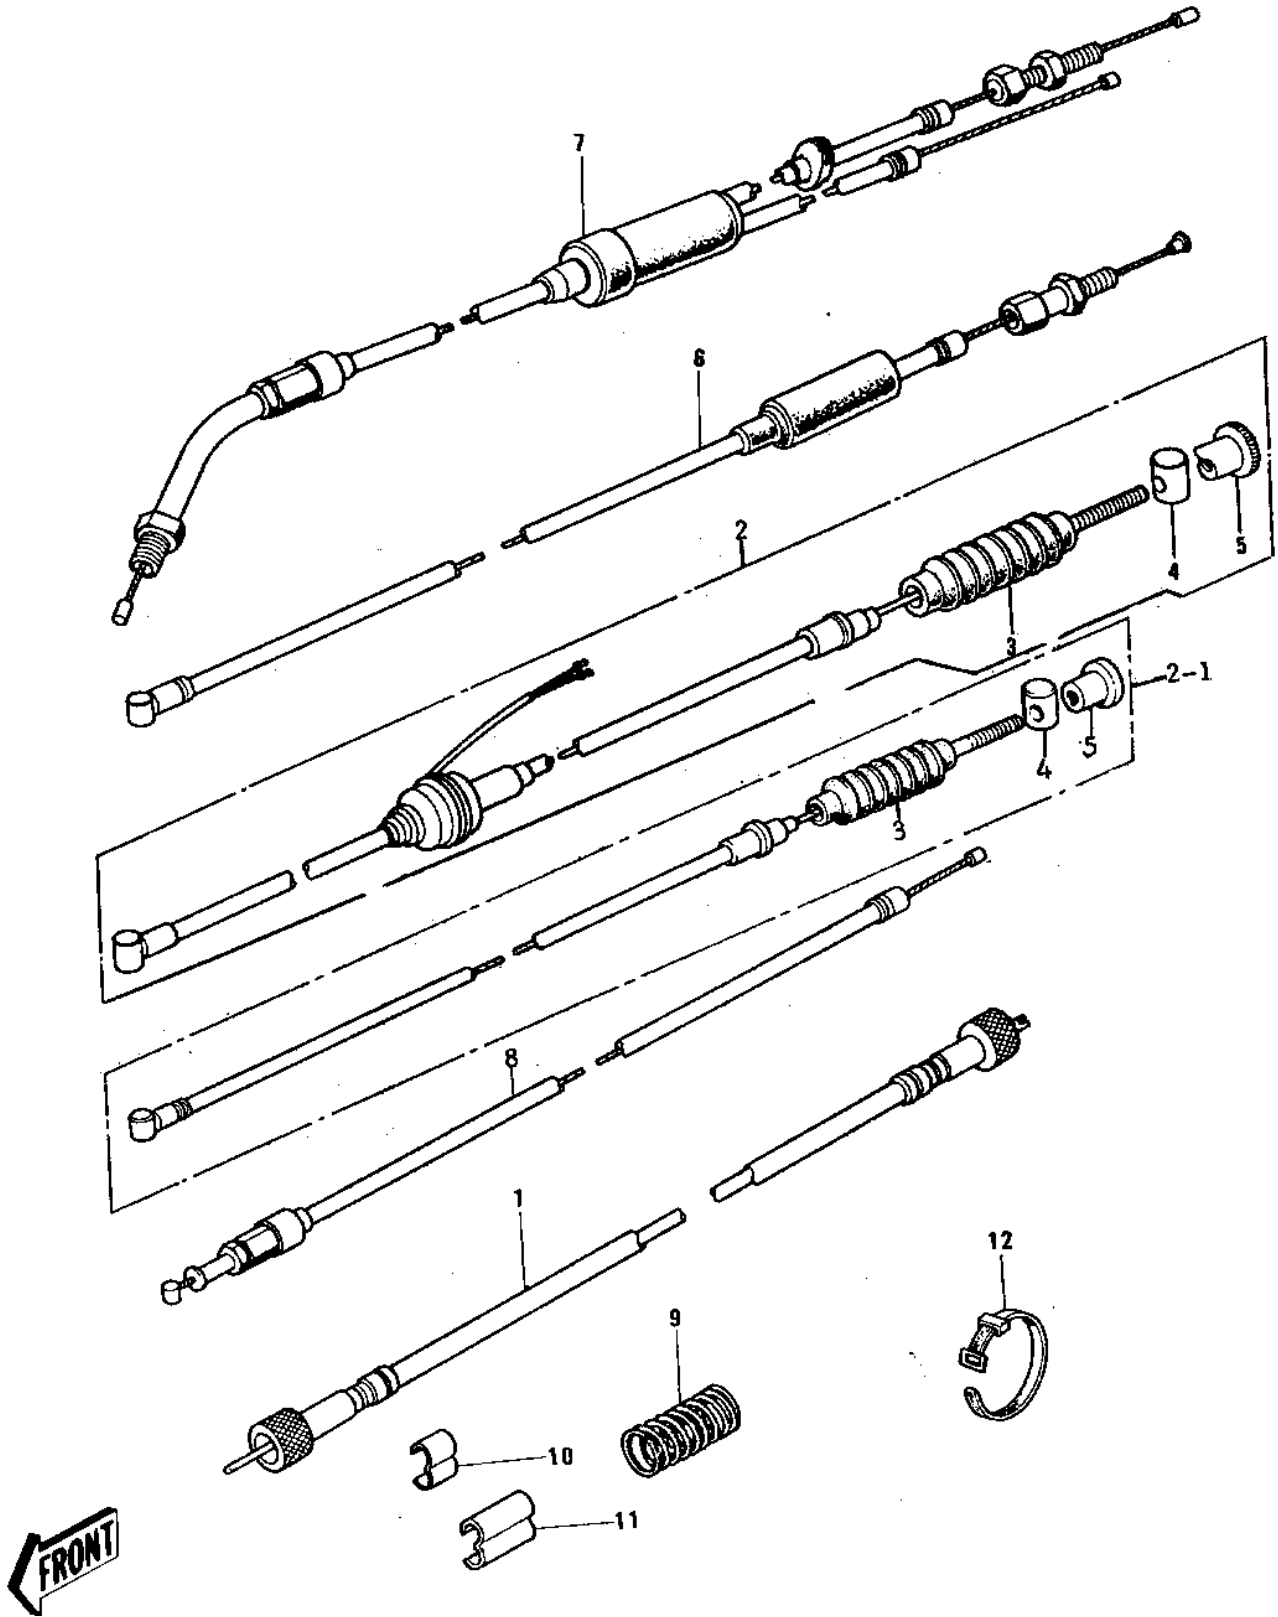

1974 G3SS-D PARTS DIAGRAM

CABLES ('74-'75)

1974 G3SS-D PARTS LIST

CABLES ('74-'75)

ITEM NAME	PART NUMBER	QUANTITY
CABLE,SPEEDOMETER (Ref # 1)	54001-014	1
CABLE FRONT BRAKE (Ref # 2)	54005-036	1
CABLE,FRONT BRAKE (Ref # 2-1)	54005-033	1
DUST COVER-BRKE CABLE (Ref # 3)	54009-008	1
JOINT-BRAKE ROD (Ref # 4)	92043-082	1
NUT-BRAKE ROD ADJUST (Ref # 5)	92015-052	1
CABLE,CLUTCH (Ref # 6)	54011-061	1
CABLE,CLUTCH (Ref # 6)	54011-1042	1
CABLE,CONTROL (Ref # 7)	54012-103	1
CABLE,CONTROL (Ref # 7)	54012-103	1
CABLE,STARTER (Ref # 8)	54017-067	1
SPRING,COIL (Ref # 9)	54025-004	1
CLAMP-CABLE (Ref # 10)	92037-069	1
CLAMP-CABLE (Ref # 11)	92037-069	2
BAND,SHORT (Ref # 12)	92072-030	1