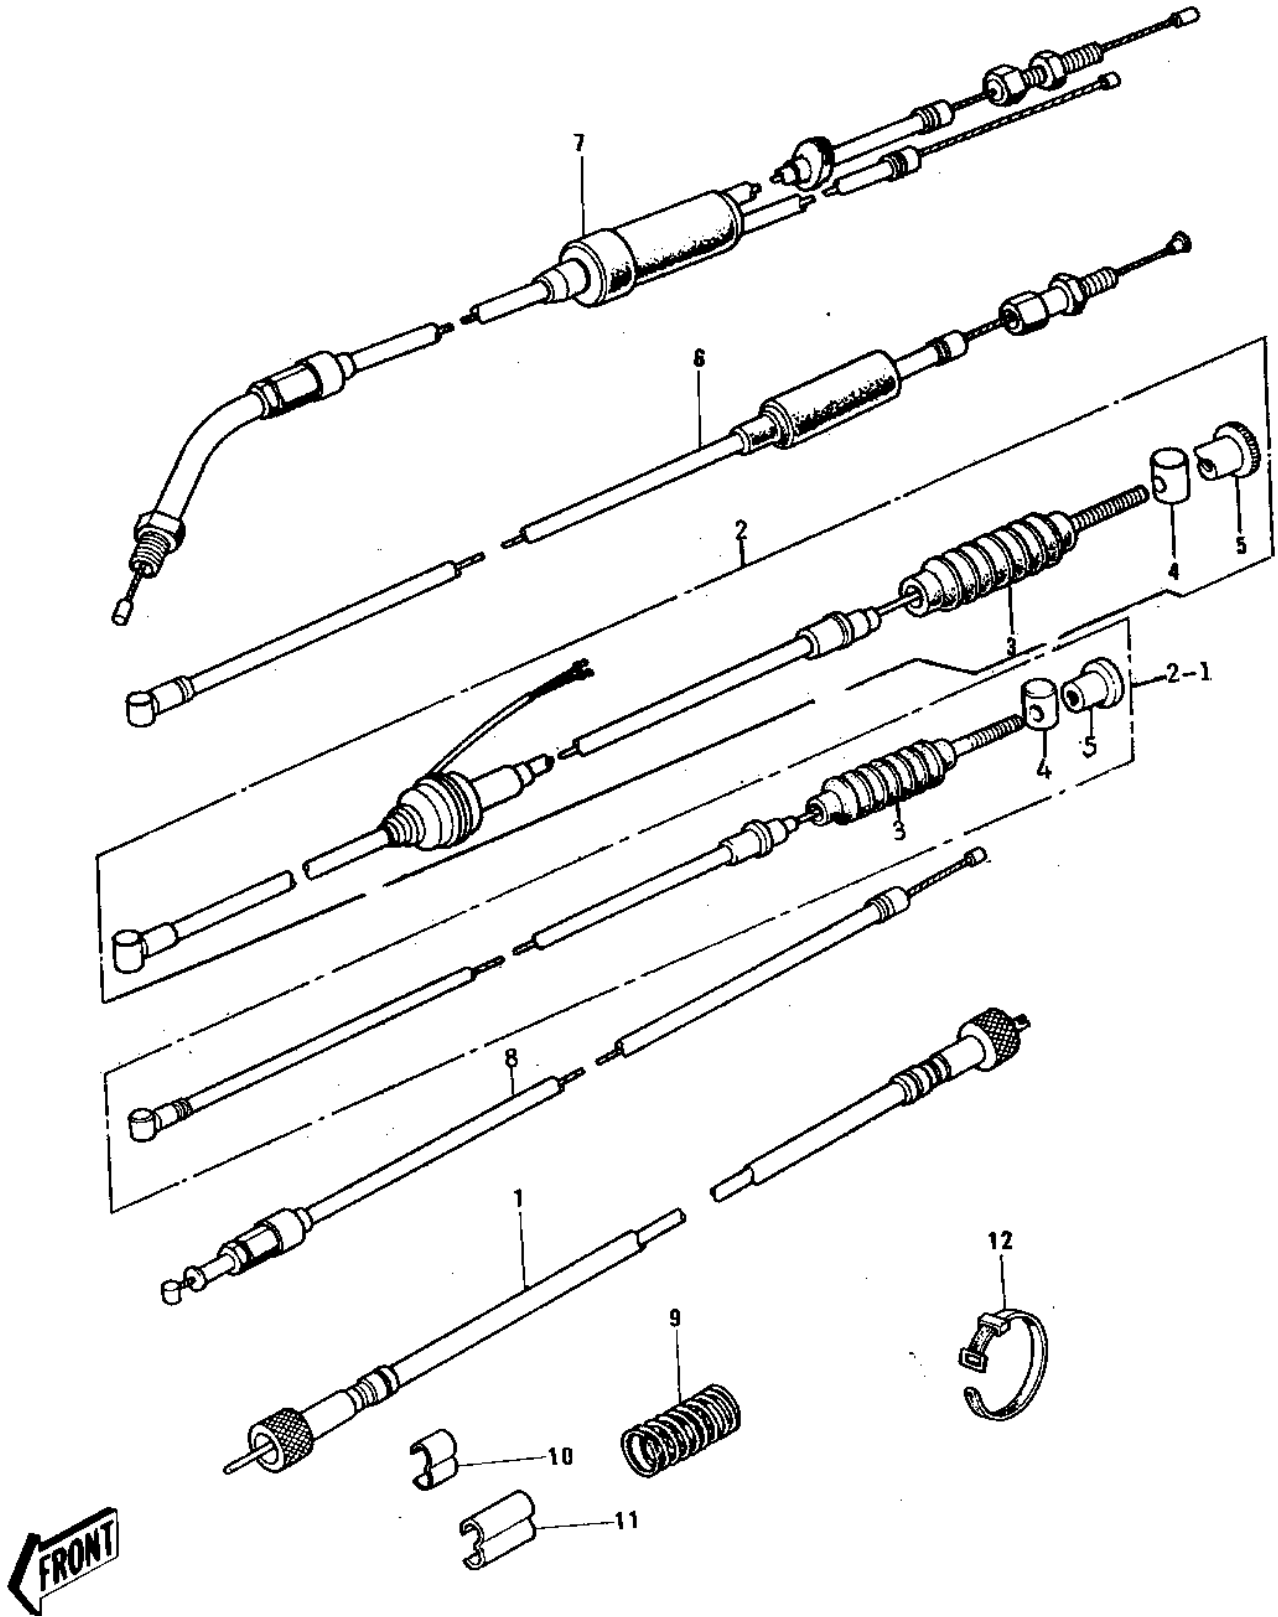

1969 G3SS PARTS DIAGRAM

CABLES ('74-'75)

1969 G3SS PARTS LIST

CABLES ('74-'75)

ITEM NAME	PART NUMBER	QUANTITY
CABLE,SPEEDOMETER (Ref # 1)	54001-014	1
CABLE FRONT BRAKE (Ref # 2)	54005-036	1
CABLE,FRONT BRAKE (Ref # 2-1)	54005-033	1
DUST COVER-BRKE CABLE (Ref # 3)	54009-008	1
JOINT-BRAKE ROD (Ref # 4)	92043-082	1
NUT-BRAKE ROD ADJUST (Ref # 5)	92015-052	1
CABLE,CLUTCH (Ref # 6)	54011-061	1
CABLE,CLUTCH (Ref # 6)	54011-1042	1
CABLE,CONTROL (Ref # 7)	54012-103	1
CABLE,CONTROL (Ref # 7)	54012-103	1
CABLE,STARTER (Ref # 8)	54017-067	1
SPRING,COIL (Ref # 9)	54025-004	1
CLAMP-CABLE (Ref # 10)	92037-069	1
CLAMP-CABLE (Ref # 11)	92037-069	2
BAND,SHORT (Ref # 12)	92072-030	1