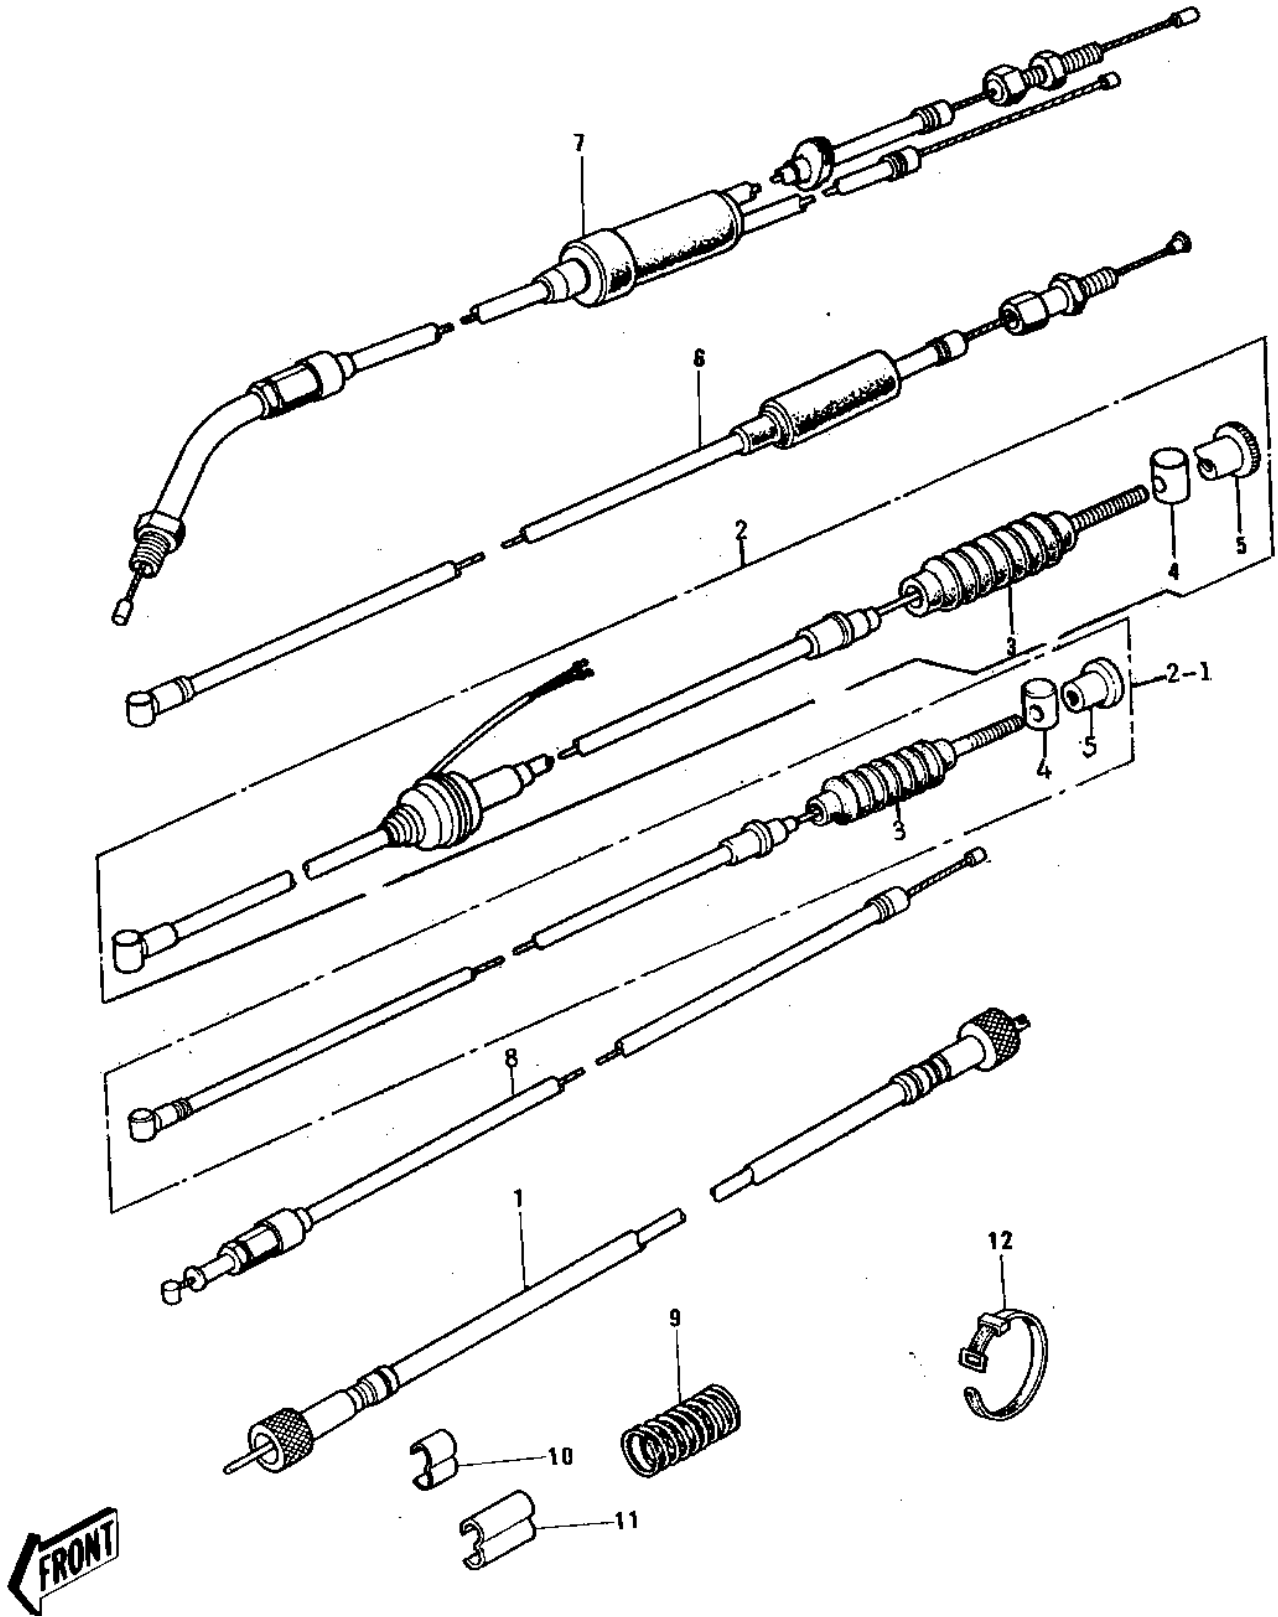

# 1970 Bushmaster PARTS DIAGRAM

CABLES ('74-'75)

## 1970 Bushmaster PARTS LIST

### CABLES ('74-'75)

ITEM NAME	PART NUMBER	QUANTITY
CABLE,SPEEDOMETER (Ref # 1)	54001-014	1
CABLE FRONT BRAKE (Ref # 2)	54005-036	1
CABLE,FRONT BRAKE (Ref # 2-1)	54005-033	1
DUST COVER-BRKE CABLE (Ref # 3)	54009-008	1
JOINT-BRAKE ROD (Ref # 4)	92043-082	1
NUT-BRAKE ROD ADJUST (Ref # 5)	92015-052	1
CABLE,CLUTCH (Ref # 6)	54011-061	1
CABLE,CLUTCH (Ref # 6)	54011-1042	1
CABLE,CONTROL (Ref # 7)	54012-103	1
CABLE,CONTROL (Ref # 7)	54012-103	1
CABLE,STARTER (Ref # 8)	54017-067	1
SPRING,COIL (Ref # 9)	54025-004	1
CLAMP-CABLE (Ref # 10)	92037-069	1
CLAMP-CABLE (Ref # 11)	92037-069	2
BAND,SHORT (Ref # 12)	92072-030	1