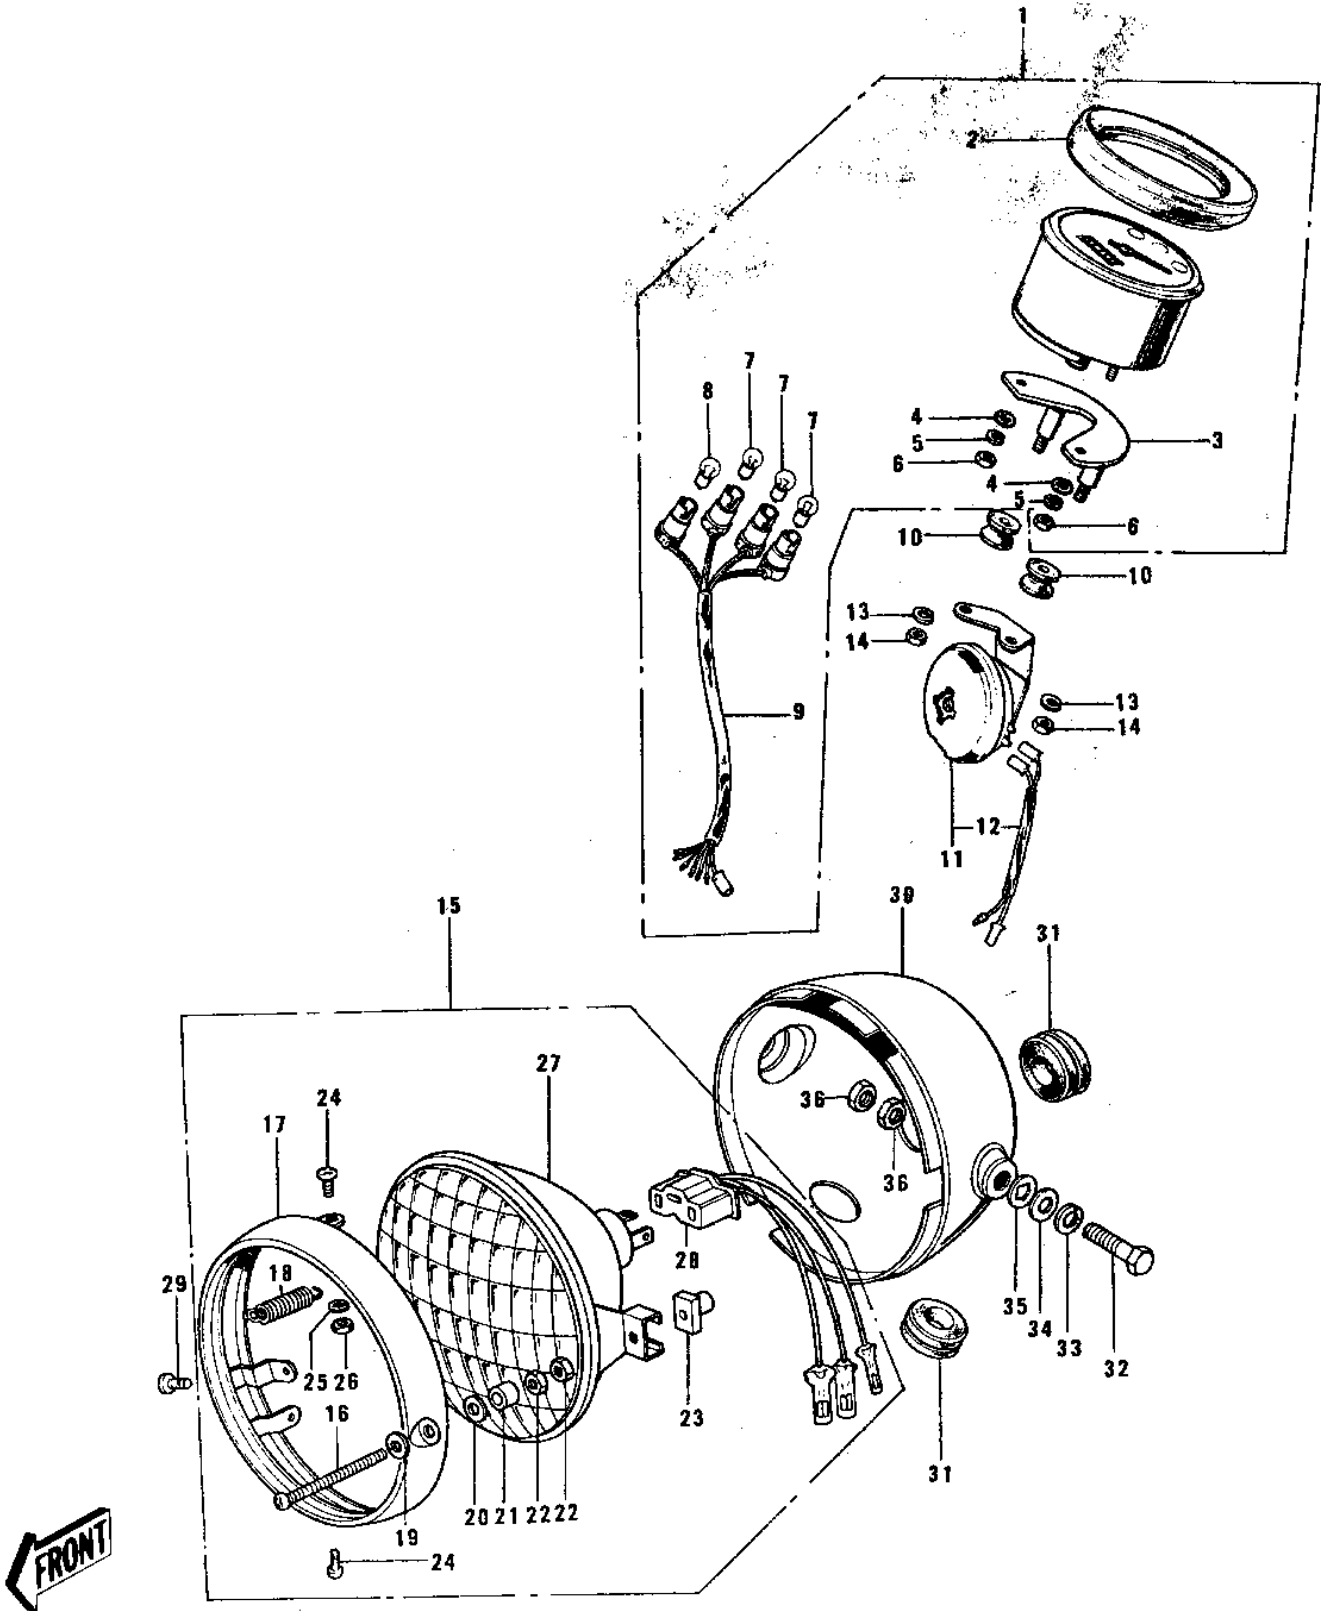

1971 G3SS-A PARTS DIAGRAM

METER/HEADLIGHT ('74-'75)

1971 G3SS-A PARTS LIST

METER/HEADLIGHT ('74-'75)

ITEM NAME	PART NUMBER	QUANTITY
SPEEDOMETER ASSY,MPH (Ref # 1)	25001-050	1
UNAVAILABLE IN PRICE BOOK (Ref # 1)	25001-065	1
COVER-SPEEDOMETER (Ref # 2)	25012-003	1
BRACKET-SPEEDOMETER (Ref # 3)	25008-021	1
WASHER SPRING 5MM (Ref # 4)	461F0500	2
WASHER PLAIN 5MM (Ref # 5)	410B0500	2
NUT,5MM (Ref # 6)	311B0500	2
BULB 6V 1.5W (Ref # 7)	92069-024	3
BULB-6V 3W (Ref # 8)	92069-053	1
SOCKET-SPEEDOMETER (Ref # 9)	25011-025	1
DAMPER RUBB SPEEDMETR (Ref # 10)	92075-024	1
HORN (Ref # 11)	27003-055	1
HORN (Ref # 11)	27003-055	1
LEAD WIRE,HORN (Ref # 12)	26002-023	1
WASHER SPRING 6MM (Ref # 13)	461F0600	1
NUT 6MM (Ref # 14)	311B0600	2
LAMP UNIT HEAD (Ref # 15)	23003-009	2
SCREW ADJUST (Ref # 16)	23019-013	1
RIM HEAD LAMP (Ref # 17)	23006-020	1
SPRING LENS FITTING (Ref # 18)	23014-008	2
WASHER-FOCUS ADJUST (Ref # 19)	23021-008	1
WASHER ADJUST (Ref # 20)	23021-007	1
WASHER FITTING (Ref # 21)	23058-001	1
NUT ADJUST (Ref # 22)	23020-013	2
NUT ADJUST (Ref # 23)	23020-012	1
SCREW FITTING (Ref # 24)	23019-014	1
WASHER SPRING 4MM (Ref # 25)	461F0400	2
NUT,4MM (Ref # 26)	311B0400	2
SEALED BEAM UNIT (Ref # 27)	23007-023	1

1971 G3SS-A PARTS LIST

METER/HEADLIGHT ('74-'75)

ITEM NAME	PART NUMBER	QUANTITY
SOCKET ASSY,HD LIGHT (Ref # 28)	23008-044	1
SCREW OVL CNTSNK 5X8 (Ref # 29)	222E0508A	1
BODY,HEAD LAMP,BLACK (Ref # 30)	23005-051-21	1
GROMMET (Ref # 31)	23023-011	2
BOLT,HEX HEAD,10X25 (Ref # 32)	92007-045	2
WASHER SPRING 10MM (Ref # 33)	461F1000	2
WASHER PLAIN 10MM (Ref # 34)	411B1000	2
WASHER LOCK 10MM (Ref # 35)	463H1000	2
NUT 10MM (Ref # 36)	92016-027	2