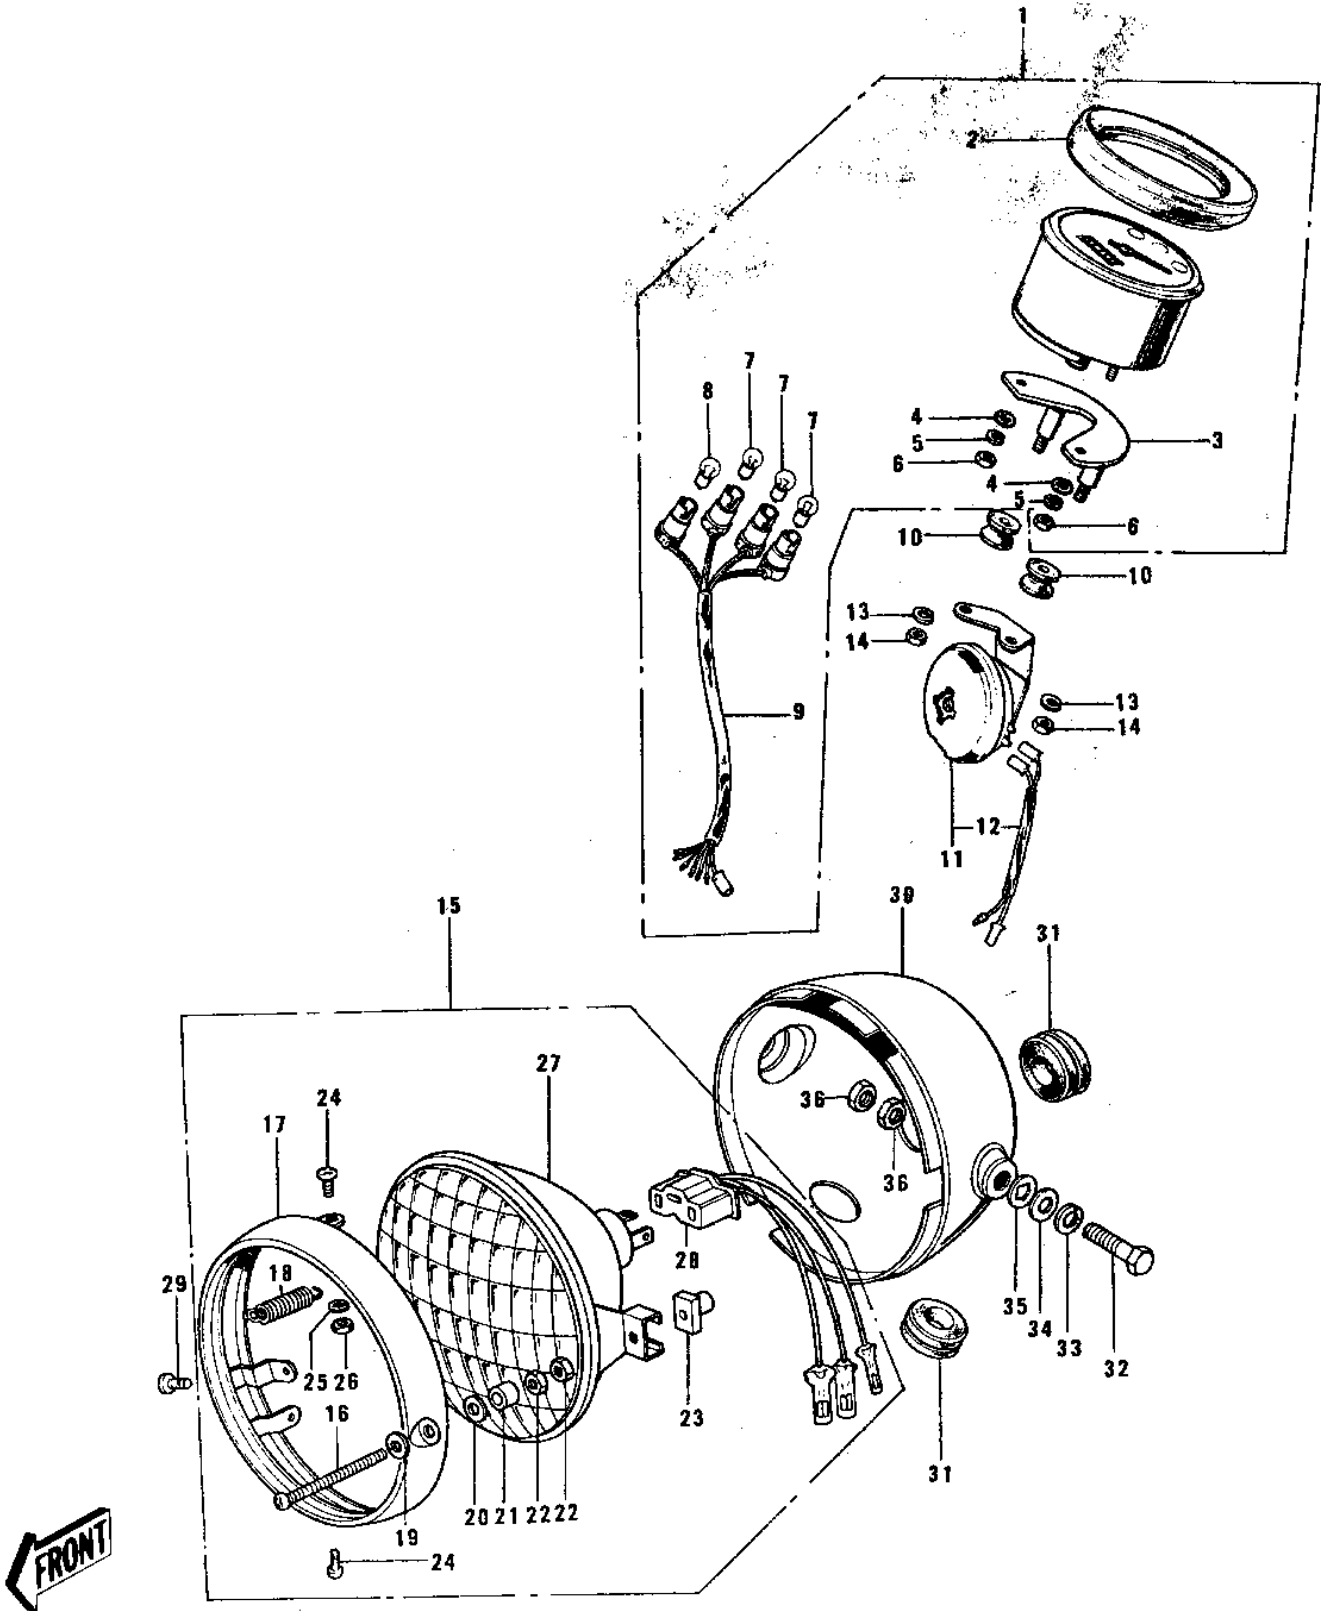

1973 G3SS-C PARTS DIAGRAM

METER/HEADLIGHT ('74-'75)

1973 G3SS-C PARTS LIST

METER/HEADLIGHT ('74-'75)

ITEM NAME	PART NUMBER	QUANTITY
SPEEDOMETER ASSY,MPH (Ref # 1)	25001-050	1
UNAVAILABLE IN PRICE BOOK (Ref # 1)	25001-065	1
COVER-SPEEDOMETER (Ref # 2)	25012-003	1
BRACKET-SPEEDOMETER (Ref # 3)	25008-021	1
WASHER SPRING 5MM (Ref # 4)	461F0500	2
WASHER PLAIN 5MM (Ref # 5)	410B0500	2
NUT,5MM (Ref # 6)	311B0500	2
BULB 6V 1.5W (Ref # 7)	92069-024	3
BULB-6V 3W (Ref # 8)	92069-053	1
SOCKET-SPEEDOMETER (Ref # 9)	25011-025	1
DAMPER RUBB SPEEDMETR (Ref # 10)	92075-024	1
HORN (Ref # 11)	27003-055	1
HORN (Ref # 11)	27003-055	1
LEAD WIRE,HORN (Ref # 12)	26002-023	1
WASHER SPRING 6MM (Ref # 13)	461F0600	1
NUT 6MM (Ref # 14)	311B0600	2
LAMP UNIT HEAD (Ref # 15)	23003-009	2
SCREW ADJUST (Ref # 16)	23019-013	1
RIM HEAD LAMP (Ref # 17)	23006-020	1
SPRING LENS FITTING (Ref # 18)	23014-008	2
WASHER-FOCUS ADJUST (Ref # 19)	23021-008	1
WASHER ADJUST (Ref # 20)	23021-007	1
WASHER FITTING (Ref # 21)	23058-001	1
NUT ADJUST (Ref # 22)	23020-013	2
NUT ADJUST (Ref # 23)	23020-012	1
SCREW FITTING (Ref # 24)	23019-014	1
WASHER SPRING 4MM (Ref # 25)	461F0400	2
NUT,4MM (Ref # 26)	311B0400	2
SEALED BEAM UNIT (Ref # 27)	23007-023	1

1973 G3SS-C PARTS LIST

METER/HEADLIGHT ('74-'75)

ITEM NAME	PART NUMBER	QUANTITY
SOCKET ASSY,HD LIGHT (Ref # 28)	23008-044	1
SCREW OVL CNTSNK 5X8 (Ref # 29)	222E0508A	1
BODY,HEAD LAMP,BLACK (Ref # 30)	23005-051-21	1
GROMMET (Ref # 31)	23023-011	2
BOLT,HEX HEAD,10X25 (Ref # 32)	92007-045	2
WASHER SPRING 10MM (Ref # 33)	461F1000	2
WASHER PLAIN 10MM (Ref # 34)	411B1000	2
WASHER LOCK 10MM (Ref # 35)	463H1000	2
NUT 10MM (Ref # 36)	92016-027	2