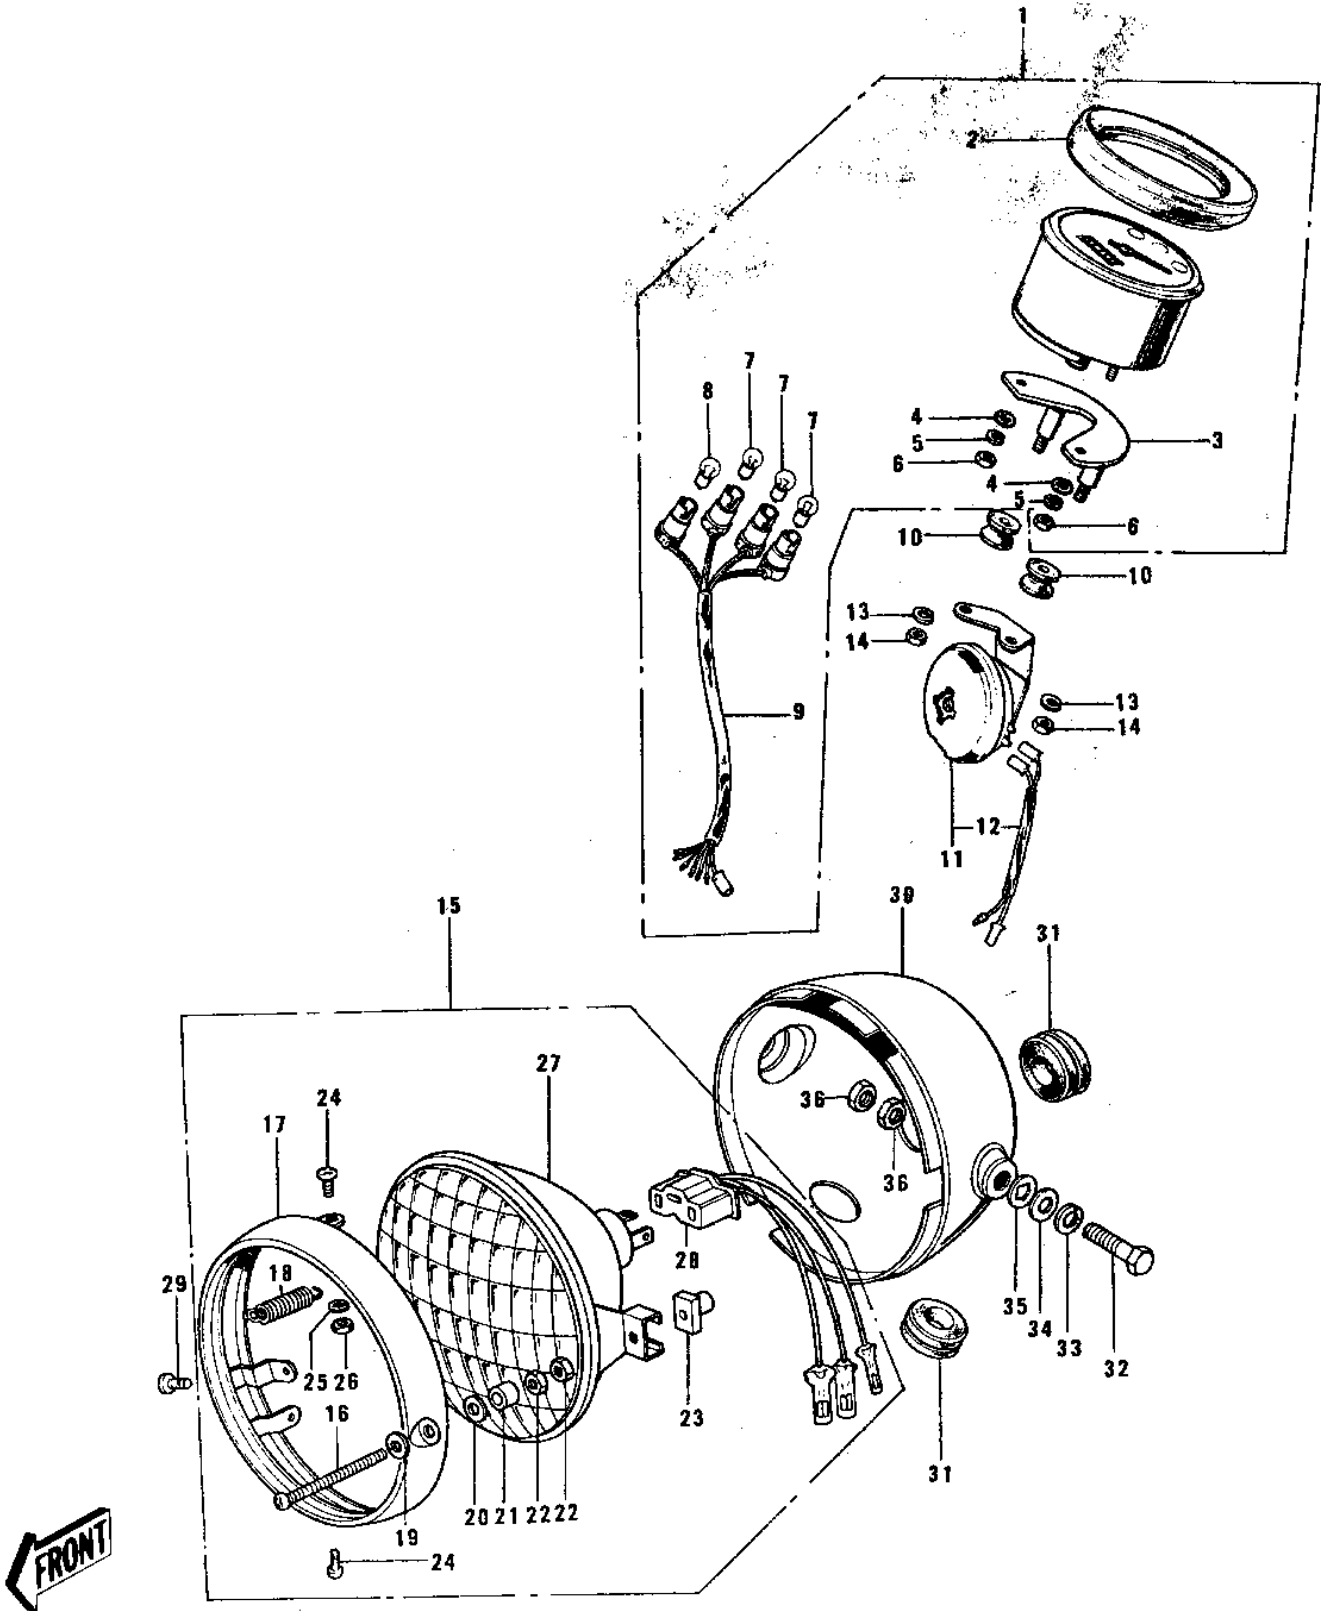

# 1969 G3SS PARTS DIAGRAM

METER/HEADLIGHT ('74-'75)

# 1969 G3SS PARTS LIST

METER/HEADLIGHT ('74-'75)

ITEM NAME	PART NUMBER	QUANTITY
SPEEDOMETER ASSY,MPH (Ref # 1)	25001-050	1
UNAVAILABLE IN PRICE BOOK (Ref # 1)	25001-065	1
COVER-SPEEDOMETER (Ref # 2)	25012-003	1
BRACKET-SPEEDOMETER (Ref # 3)	25008-021	1
WASHER SPRING 5MM (Ref # 4)	461F0500	2
WASHER PLAIN 5MM (Ref # 5)	410B0500	2
NUT,5MM (Ref # 6)	311B0500	2
BULB 6V 1.5W (Ref # 7)	92069-024	3
BULB-6V 3W (Ref # 8)	92069-053	1
SOCKET-SPEEDOMETER (Ref # 9)	25011-025	1
DAMPER RUBB SPEEDMETR (Ref # 10)	92075-024	1
HORN (Ref # 11)	27003-055	1
HORN (Ref # 11)	27003-055	1
LEAD WIRE,HORN (Ref # 12)	26002-023	1
WASHER SPRING 6MM (Ref # 13)	461F0600	1
NUT 6MM (Ref # 14)	311B0600	2
LAMP UNIT HEAD (Ref # 15)	23003-009	2
SCREW ADJUST (Ref # 16)	23019-013	1
RIM HEAD LAMP (Ref # 17)	23006-020	1
SPRING LENS FITTING (Ref # 18)	23014-008	2
WASHER-FOCUS ADJUST (Ref # 19)	23021-008	1
WASHER ADJUST (Ref # 20)	23021-007	1
WASHER FITTING (Ref # 21)	23058-001	1
NUT ADJUST (Ref # 22)	23020-013	2
NUT ADJUST (Ref # 23)	23020-012	1
SCREW FITTING (Ref # 24)	23019-014	1
WASHER SPRING 4MM (Ref # 25)	461F0400	2
NUT,4MM (Ref # 26)	311B0400	2
SEALED BEAM UNIT (Ref # 27)	23007-023	1

# 1969 G3SS PARTS LIST

METER/HEADLIGHT ('74-'75)

ITEM NAME	PART NUMBER	QUANTITY
SOCKET ASSY,HD LIGHT (Ref # 28)	23008-044	1
SCREW OVL CNTSNK 5X8 (Ref # 29)	222E0508A	1
BODY,HEAD LAMP,BLACK (Ref # 30)	23005-051-21	1
GROMMET (Ref # 31)	23023-011	2
BOLT,HEX HEAD,10X25 (Ref # 32)	92007-045	2
WASHER SPRING 10MM (Ref # 33)	461F1000	2
WASHER PLAIN 10MM (Ref # 34)	411B1000	2
WASHER LOCK 10MM (Ref # 35)	463H1000	2
NUT 10MM (Ref # 36)	92016-027	2