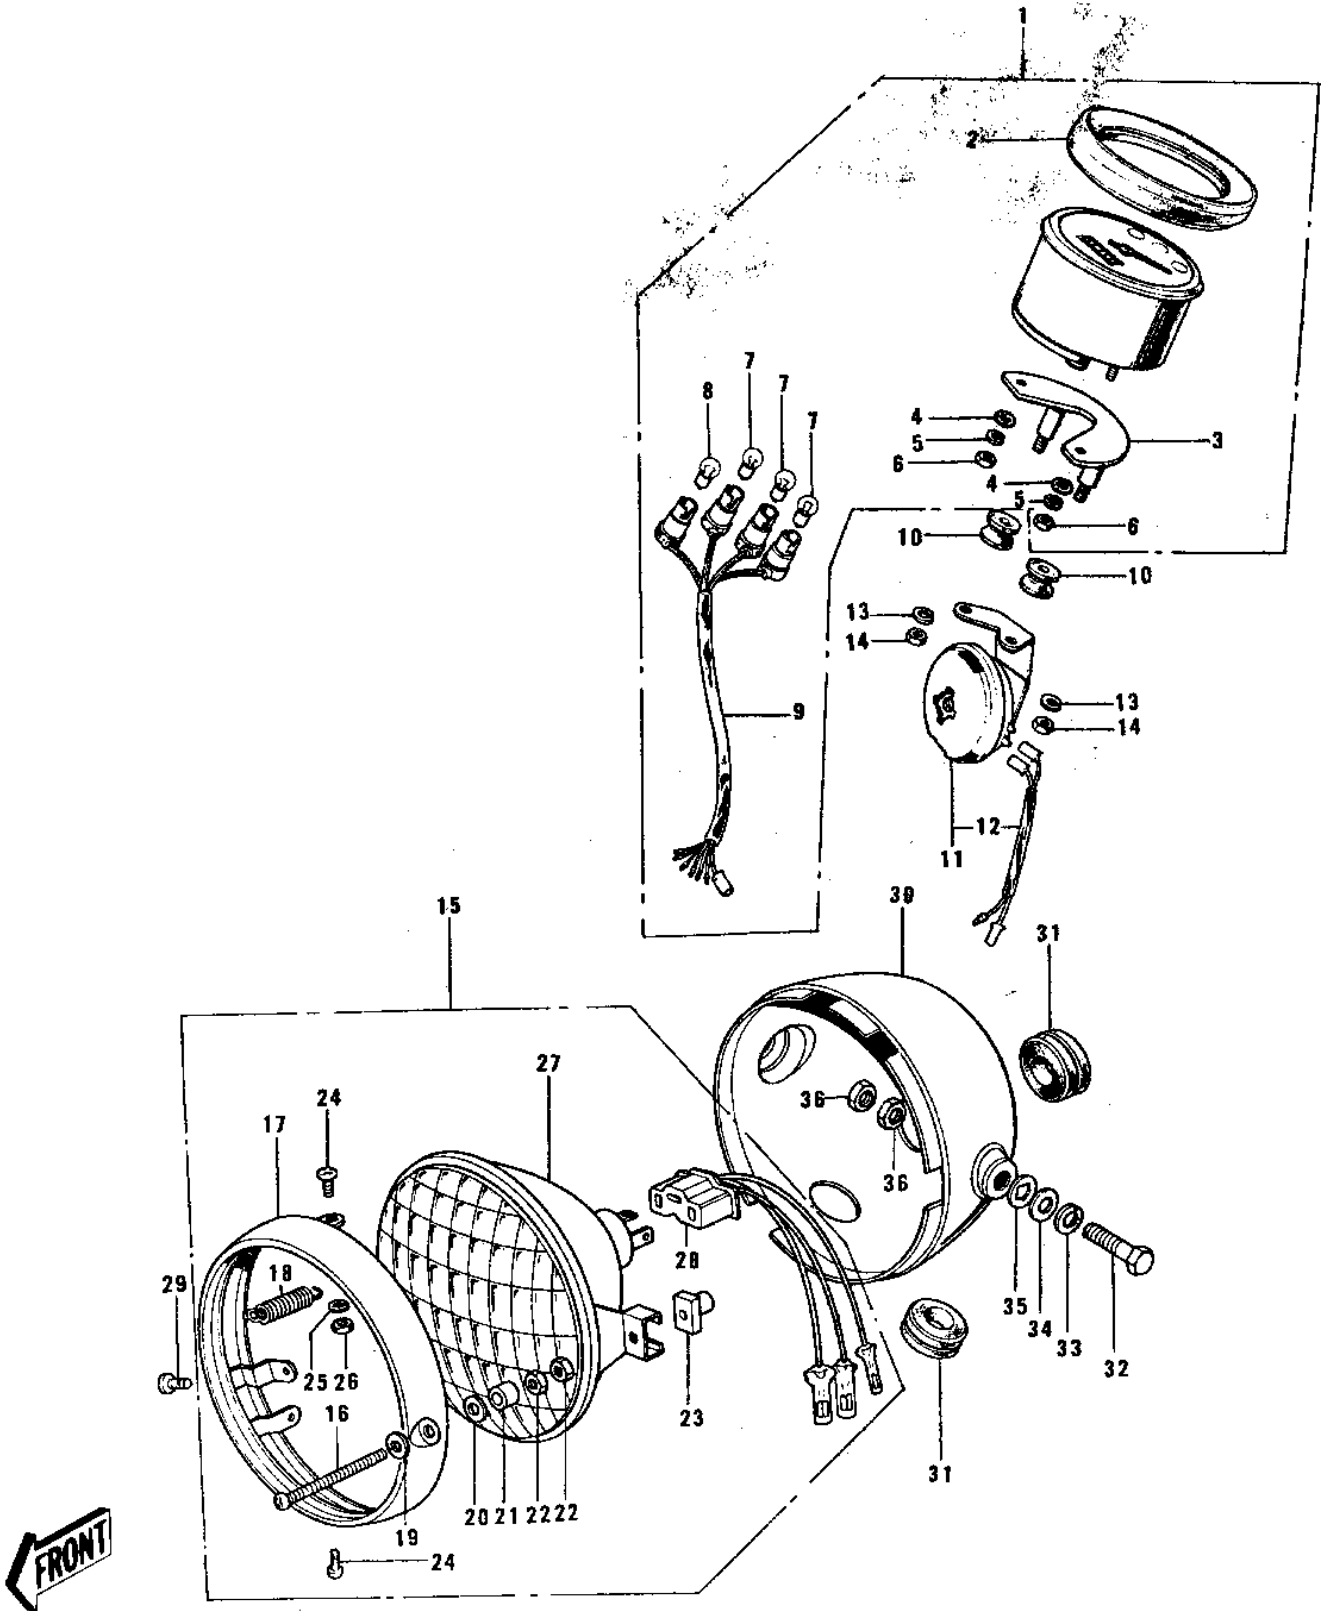

1970 Bushmaster PARTS DIAGRAM

METER/HEADLIGHT ('74-'75)

1970 Bushmaster PARTS LIST

METER/HEADLIGHT ('74-'75)

ITEM NAME	PART NUMBER	QUANTITY
SPEEDOMETER ASSY,MPH (Ref # 1)	25001-050	1
UNAVAILABLE IN PRICE BOOK (Ref # 1)	25001-065	1
COVER-SPEEDOMETER (Ref # 2)	25012-003	1
BRACKET-SPEEDOMETER (Ref # 3)	25008-021	1
WASHER SPRING 5MM (Ref # 4)	461F0500	2
WASHER PLAIN 5MM (Ref # 5)	410B0500	2
NUT,5MM (Ref # 6)	311B0500	2
BULB 6V 1.5W (Ref # 7)	92069-024	3
BULB-6V 3W (Ref # 8)	92069-053	1
SOCKET-SPEEDOMETER (Ref # 9)	25011-025	1
DAMPER RUBB SPEEDMETR (Ref # 10)	92075-024	1
HORN (Ref # 11)	27003-055	1
HORN (Ref # 11)	27003-055	1
LEAD WIRE,HORN (Ref # 12)	26002-023	1
WASHER SPRING 6MM (Ref # 13)	461F0600	1
NUT 6MM (Ref # 14)	311B0600	2
LAMP UNIT HEAD (Ref # 15)	23003-009	2
SCREW ADJUST (Ref # 16)	23019-013	1
RIM HEAD LAMP (Ref # 17)	23006-020	1
SPRING LENS FITTING (Ref # 18)	23014-008	2
WASHER-FOCUS ADJUST (Ref # 19)	23021-008	1
WASHER ADJUST (Ref # 20)	23021-007	1
WASHER FITTING (Ref # 21)	23058-001	1
NUT ADJUST (Ref # 22)	23020-013	2
NUT ADJUST (Ref # 23)	23020-012	1
SCREW FITTING (Ref # 24)	23019-014	1
WASHER SPRING 4MM (Ref # 25)	461F0400	2
NUT,4MM (Ref # 26)	311B0400	2
SEALED BEAM UNIT (Ref # 27)	23007-023	1

1970 Bushmaster PARTS LIST

METER/HEADLIGHT ('74-'75)

ITEM NAME	PART NUMBER	QUANTITY
SOCKET ASSY,HD LIGHT (Ref # 28)	23008-044	1
SCREW OVL CNTSNK 5X8 (Ref # 29)	222E0508A	1
BODY,HEAD LAMP,BLACK (Ref # 30)	23005-051-21	1
GROMMET (Ref # 31)	23023-011	2
BOLT,HEX HEAD,10X25 (Ref # 32)	92007-045	2
WASHER SPRING 10MM (Ref # 33)	461F1000	2
WASHER PLAIN 10MM (Ref # 34)	411B1000	2
WASHER LOCK 10MM (Ref # 35)	463H1000	2
NUT 10MM (Ref # 36)	92016-027	2