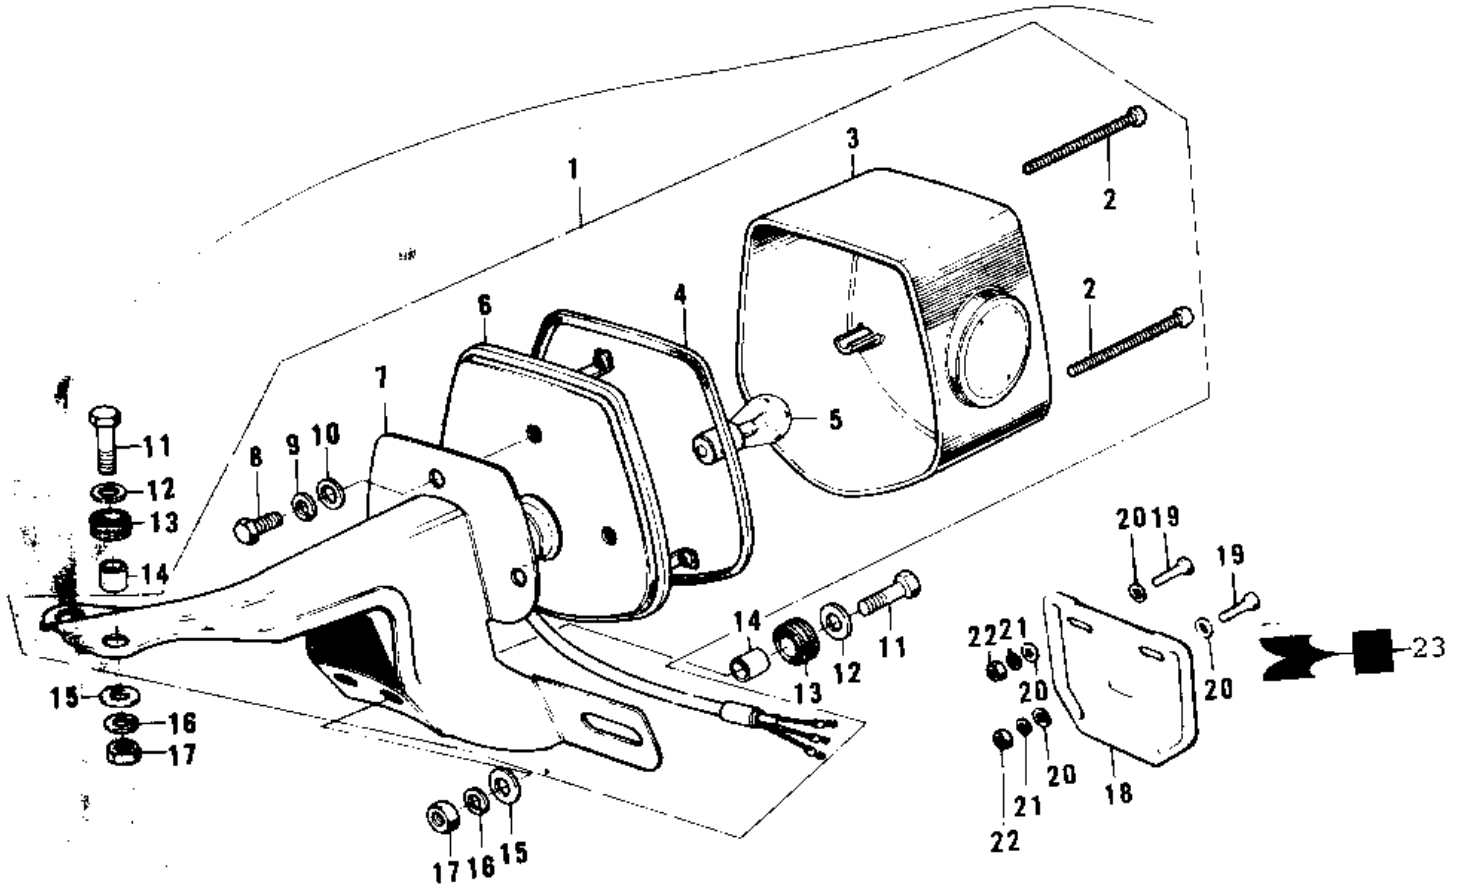

1971 G3SS-A PARTS DIAGRAM

TAILLIGHT ('74-'75)

1971 G3SS-A PARTS LIST

TAILLIGHT ('74-'75)

ITEM NAME	PART NUMBER	QUANTITY
LAMP ASSY, TAIL, BLACK (Ref # 1)	23024-049-10	1
SCREW (Ref # 2)	220R0455	3
LENS, TAIL LAMP (Ref # 3)	23026-028	1
GASKET, TAIL LAMP LENS (Ref # 4)	23028-019	1
BULB, 60-32/3CP (Ref # 5)	92069-074	1
BODY COMP TAIL LAMP (Ref # 6)	23027-1018	1
BKT, LICENSE PLT, BLAC (Ref # 7)	23036-030-10	1
BOLT-UPSET 6X14 (Ref # 8)	112B0614	3
WASHER SPRING 6MM (Ref # 9)	461F0600	3
WASHER PLAIN 6MM (Ref # 10)	411B0600	3
BOLT 6X22 (Ref # 11)	112B0622	4
WASHER 6.5X20X1.6T (Ref # 12)	92022-125	4
DAMPER RUBBER (Ref # 13)	92075-076	4
COLLAR, 6.8X10X8.5 (Ref # 14)	92027-129	4
WASHER PLAIN 6MM (Ref # 15)	411B0600	4
WASHER SPRING 6MM (Ref # 16)	461F0600	4
NUT 6MM (Ref # 17)	311B0600	4
BRACKET, LICENSE PLATE (Ref # 18)	11034-1117	1
BOLT-UPSET, 6X20 (Ref # 19)	112G0620	2
BOLT-UPSET, 6X20 (Ref # 19)	112G0620	2
WASHER PLAIN 6MM (Ref # 20)	411B0600	4
WASHER SPRING 6MM (Ref # 21)	461F0600	4
NUT 6MM (Ref # 22)	311B0600	2
EMBLEM, LICNSE PLT BKT (Ref # 23)	56018-176	1