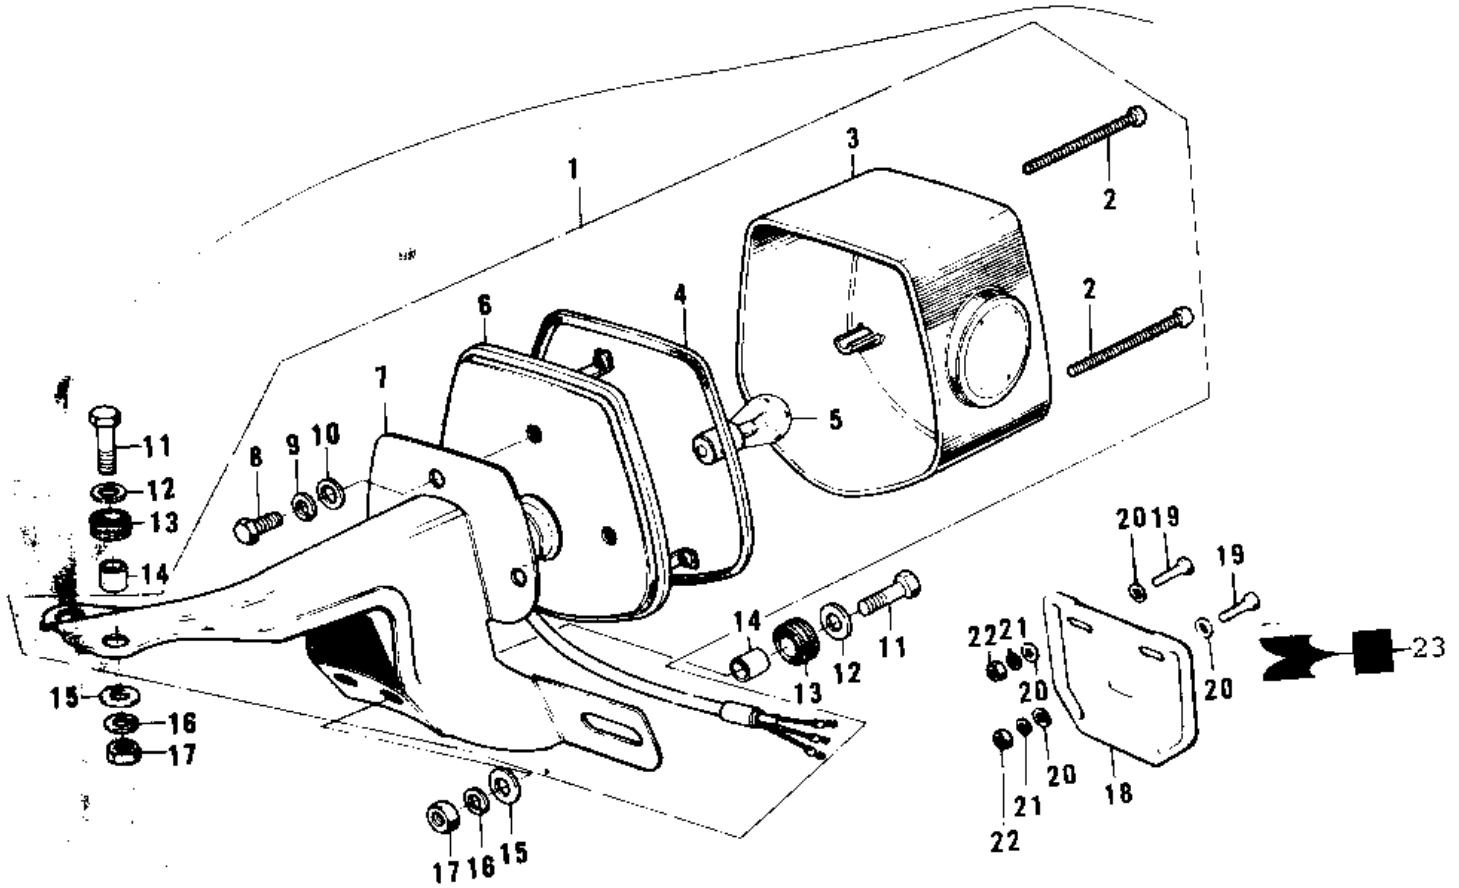

1973 G3SS-C PARTS DIAGRAM

TAILLIGHT ('74-'75)

1973 G3SS-C PARTS LIST

TAILLIGHT ('74-'75)

ITEM NAME	PART NUMBER	QUANTITY
LAMP ASSY, TAIL, BLACK (Ref # 1)	23024-049-10	1
SCREW (Ref # 2)	220R0455	3
LENS, TAIL LAMP (Ref # 3)	23026-028	1
GASKET, TAIL LAMP LENS (Ref # 4)	23028-019	1
BULB, 60-32/3CP (Ref # 5)	92069-074	1
BODY COMP TAIL LAMP (Ref # 6)	23027-1018	1
BKT, LICENSE PLT, BLAC (Ref # 7)	23036-030-10	1
BOLT-UPSET 6X14 (Ref # 8)	112B0614	3
WASHER SPRING 6MM (Ref # 9)	461F0600	3
WASHER PLAIN 6MM (Ref # 10)	411B0600	3
BOLT 6X22 (Ref # 11)	112B0622	4
WASHER 6.5X20X1.6T (Ref # 12)	92022-125	4
DAMPER RUBBER (Ref # 13)	92075-076	4
COLLAR, 6.8X10X8.5 (Ref # 14)	92027-129	4
WASHER PLAIN 6MM (Ref # 15)	411B0600	4
WASHER SPRING 6MM (Ref # 16)	461F0600	4
NUT 6MM (Ref # 17)	311B0600	4
BRACKET, LICENSE PLATE (Ref # 18)	11034-1117	1
BOLT-UPSET, 6X20 (Ref # 19)	112G0620	2
BOLT-UPSET, 6X20 (Ref # 19)	112G0620	2
WASHER PLAIN 6MM (Ref # 20)	411B0600	4
WASHER SPRING 6MM (Ref # 21)	461F0600	4
NUT 6MM (Ref # 22)	311B0600	2
EMBLEM, LICNSE PLT BKT (Ref # 23)	56018-176	1