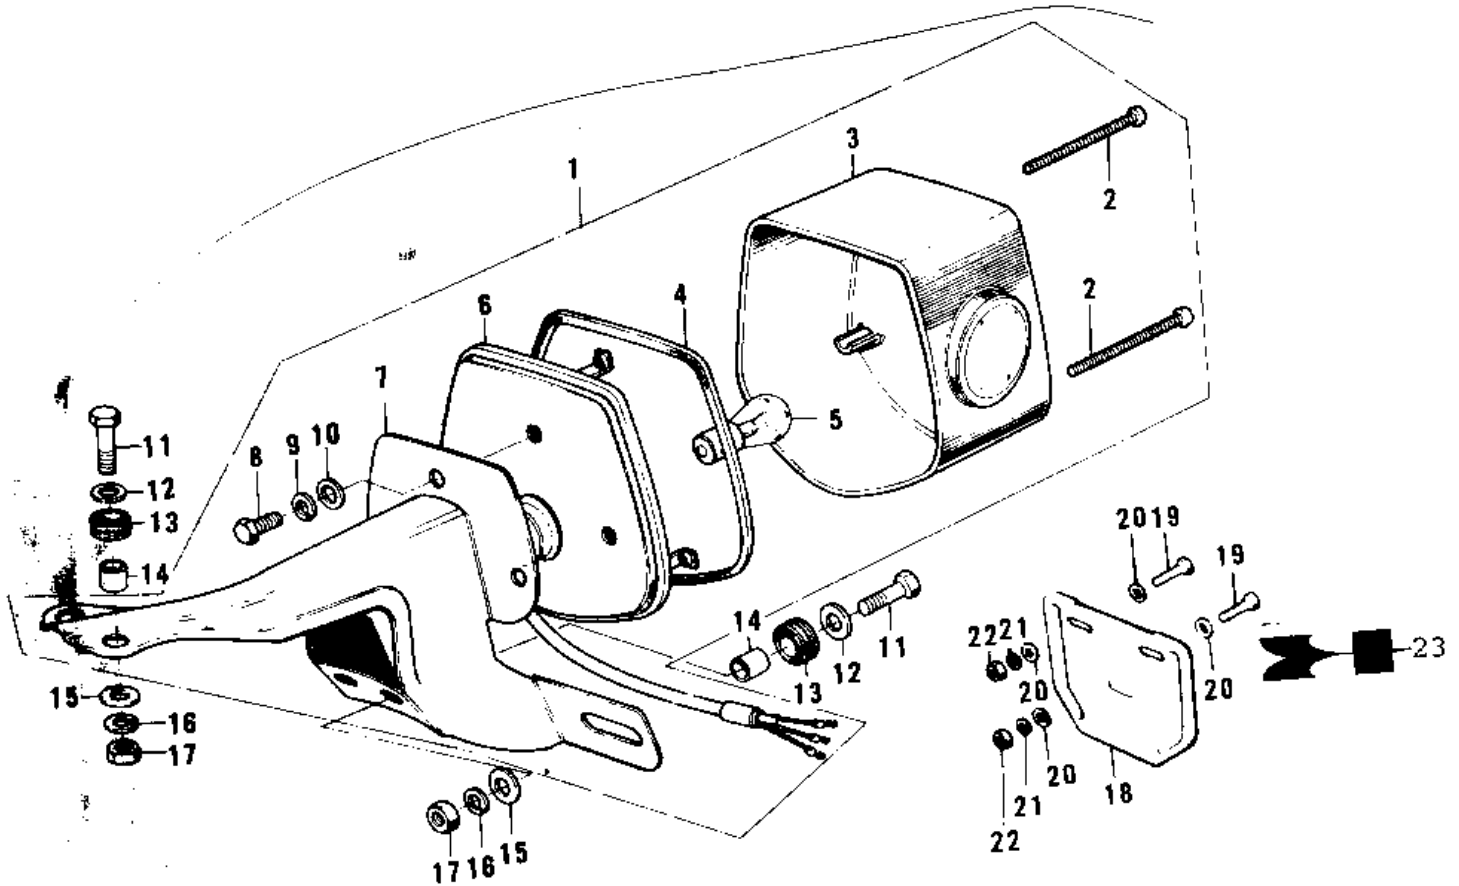

# 1974 G3SS-D PARTS DIAGRAM

TAILLIGHT ('74-'75)

## TAILLIGHT ('74-'75)

ITEM NAME	PART NUMBER	QUANTITY
LAMP ASSY, TAIL, BLACK (Ref # 1)	23024-049-10	1
SCREW (Ref # 2)	220R0455	3
LENS, TAIL LAMP (Ref # 3)	23026-028	1
GASKET, TAIL LAMP LENS (Ref # 4)	23028-019	1
BULB, 60-32/3CP (Ref # 5)	92069-074	1
BODY COMP TAIL LAMP (Ref # 6)	23027-1018	1
BKT, LICENSE PLT, BLAC (Ref # 7)	23036-030-10	1
BOLT-UPSET 6X14 (Ref # 8)	112B0614	3
WASHER SPRING 6MM (Ref # 9)	461F0600	3
WASHER PLAIN 6MM (Ref # 10)	411B0600	3
BOLT 6X22 (Ref # 11)	112B0622	4
WASHER 6.5X20X1.6T (Ref # 12)	92022-125	4
DAMPER RUBBER (Ref # 13)	92075-076	4
COLLAR, 6.8X10X8.5 (Ref # 14)	92027-129	4
WASHER PLAIN 6MM (Ref # 15)	411B0600	4
WASHER SPRING 6MM (Ref # 16)	461F0600	4
NUT 6MM (Ref # 17)	311B0600	4
BRACKET, LICENSE PLATE (Ref # 18)	11034-1117	1
BOLT-UPSET, 6X20 (Ref # 19)	112G0620	2
BOLT-UPSET, 6X20 (Ref # 19)	112G0620	2
WASHER PLAIN 6MM (Ref # 20)	411B0600	4
WASHER SPRING 6MM (Ref # 21)	461F0600	4
NUT 6MM (Ref # 22)	311B0600	2
EMBLEM, LICNSE PLT BKT (Ref # 23)	56018-176	1