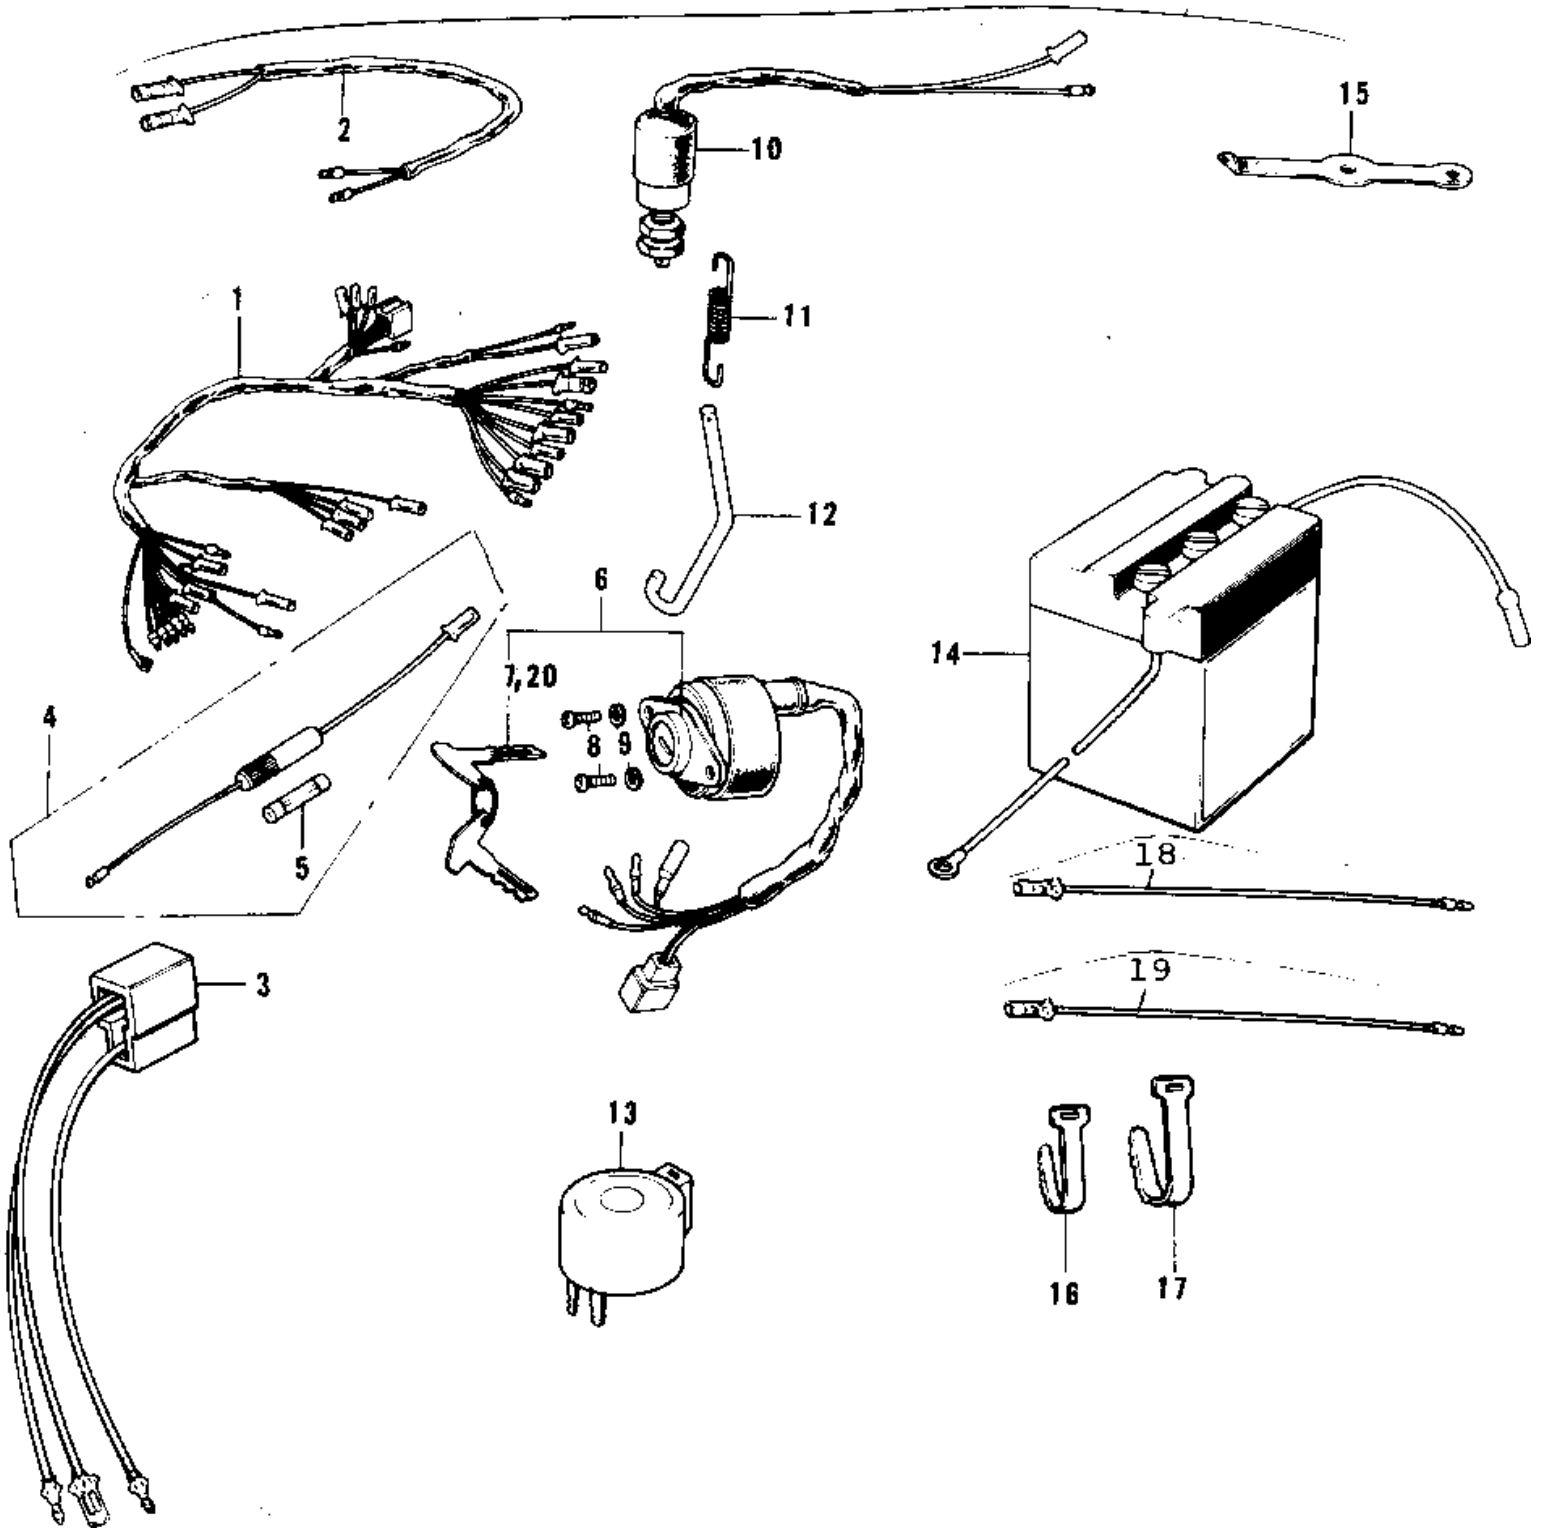

1971 G3SS-A PARTS DIAGRAM

CHASSIS ELECTRICAL EQUIPMENT (74-75)

1971 G3SS-A PARTS LIST

CHASSIS ELECTRICAL EQUIPMENT ('74-'75)

ITEM NAME	PART NUMBER	QUANTITY
WIRING HARNESS,MAIN (Ref # 1)	26001-114	1
WIRING HARNESS,MAIN (Ref # 1)	26001-126	1
WIRING HARNESS-REAR (Ref # 2)	26002-030	1
WIRE,RECTIFIER LEAD (Ref # 3)	26011-072	1
FUES ASSY (Ref # 4)	26004-008	1
FUSE 10A (Ref # 5)	26006-003	1
SWITCH ASSY,IGNITION (Ref # 6)	27005-1016	1
KEY SET NO.321 (Ref # 7)	27008-034-21	1
KEY SET NO.322 (Ref # 7)	27008-034-22	1
KEY SET NO.323 (Ref # 7)	27008-034-23	1
KEY SET NO.324 (Ref # 7)	27008-034-24	1
KEY SET NO.235 (Ref # 7)	27008-034-35	1
KEY SET NO.236 (Ref # 7)	27008-034-36	1
KEY SET NO.237 (Ref # 7)	27008-034-37	1
KEY SET NO.238 (Ref # 7)	27008-034-38	1
KEY SET NO.239 (Ref # 7)	27008-034-39	1
KEY SET NO.140 (Ref # 7)	27008-034-40	1
KEY SET NO.141 (Ref # 7)	27008-034-41	1
KEY SET NO.142 (Ref # 7)	27008-034-42	1
KEY SET NO.143 (Ref # 7)	27008-034-43	1
SCREW PAN HEAD 5X12 (Ref # 8)	220B0512	2
WASHER SPRING 5MM (Ref # 9)	461F0500	2
SWITCH-BRAKE LAMP (Ref # 10)	27010-018	1
SWITCH-BRAKE LAMP (Ref # 10)	27010-018	1
SPRING BRAKE LAMP SW (Ref # 11)	27011-006	1
HOOK, BRAKE L;AMP SWITCH SPRING (Ref # 12)	27012-005	1
RELAY-TURN SIGNAL (Ref # 13)	27002-013	1
YUA BAT 6N4-2A-5 (Ref # 14)	K26012-020	1
BAND RUBBER (Ref # 15)	92072-018	1

1971 G3SS-A PARTS LIST

CHASSIS ELECTRICAL EQUIPMENT ('74-'75)

ITEM NAME	PART NUMBER	QUANTITY
BAND,MIDDLE (Ref # 16)	92072-031	3
BAND,LONG (Ref # 17)	92072-032	2
WIRE-LEAD (Ref # 18)	26011-032	2
WIRE-LEAD (Ref # 19)	26011-032	1
KEY,BLANK (Ref # 20)	27008-1016	1
KEY,BLANK (Ref # 20)	27008-1017	1
KEY,BLANK (Ref # 20)	27008-1018	1
KEY,BLANK (Ref # 20)	27008-1019	1