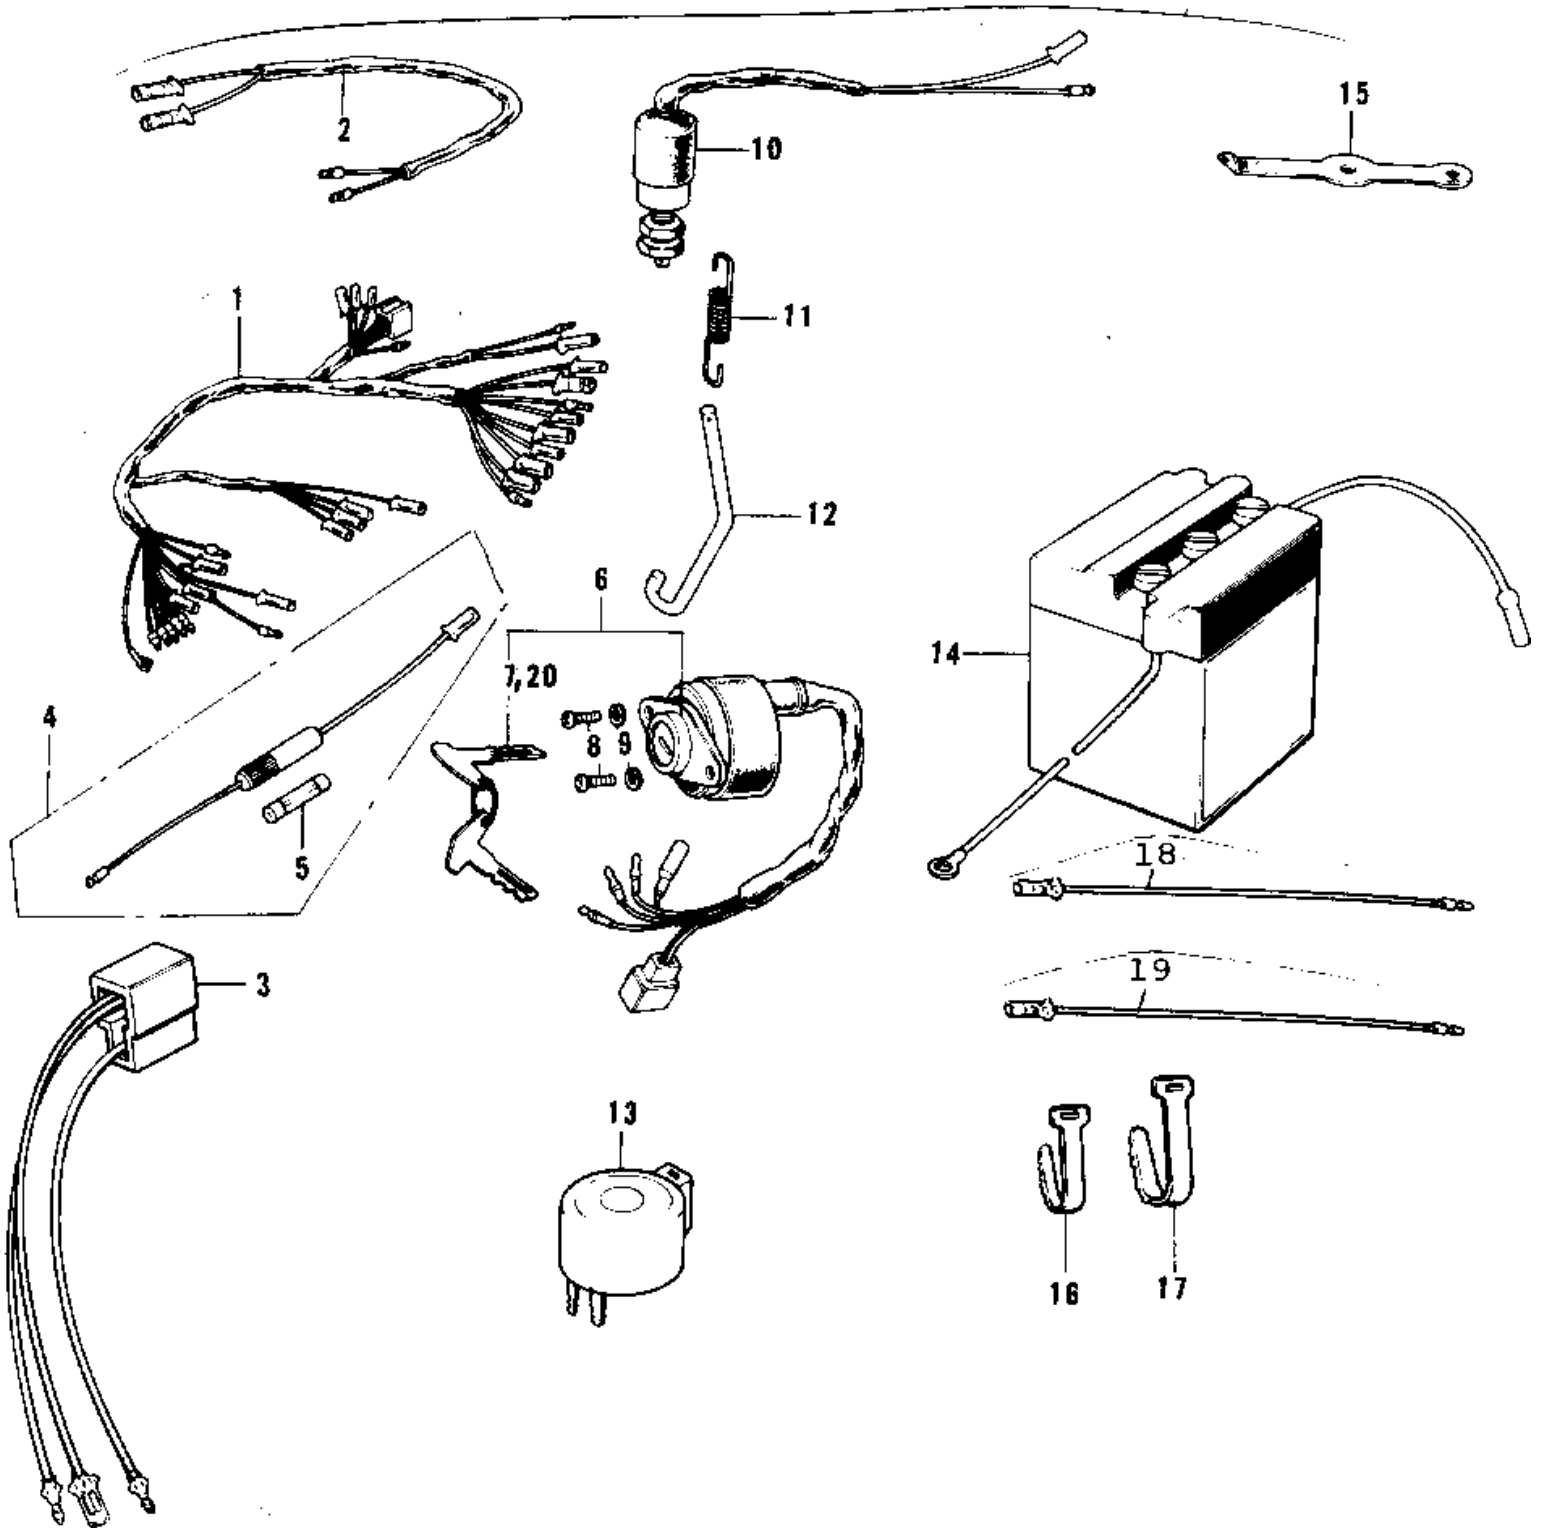

# 1970 G3SS PARTS DIAGRAM

CHASSIS ELECTRICAL EQUIPMENT (74-75)

## CHASSIS ELECTRICAL EQUIPMENT ('74-'75)

ITEM NAME	PART NUMBER	QUANTITY
WIRING HARNESS,MAIN (Ref # 1)	26001-114	1
WIRING HARNESS,MAIN (Ref # 1)	26001-126	1
WIRING HARNESS-REAR (Ref # 2)	26002-030	1
WIRE,RECTIFIER LEAD (Ref # 3)	26011-072	1
FUES ASSY (Ref # 4)	26004-008	1
FUSE 10A (Ref # 5)	26006-003	1
SWITCH ASSY,IGNITION (Ref # 6)	27005-1016	1
KEY SET NO.321 (Ref # 7)	27008-034-21	1
KEY SET NO.322 (Ref # 7)	27008-034-22	1
KEY SET NO.323 (Ref # 7)	27008-034-23	1
KEY SET NO.324 (Ref # 7)	27008-034-24	1
KEY SET NO.235 (Ref # 7)	27008-034-35	1
KEY SET NO.236 (Ref # 7)	27008-034-36	1
KEY SET NO.237 (Ref # 7)	27008-034-37	1
KEY SET NO.238 (Ref # 7)	27008-034-38	1
KEY SET NO.239 (Ref # 7)	27008-034-39	1
KEY SET NO.140 (Ref # 7)	27008-034-40	1
KEY SET NO.141 (Ref # 7)	27008-034-41	1
KEY SET NO.142 (Ref # 7)	27008-034-42	1
KEY SET NO.143 (Ref # 7)	27008-034-43	1
SCREW PAN HEAD 5X12 (Ref # 8)	220B0512	2
WASHER SPRING 5MM (Ref # 9)	461F0500	2
SWITCH-BRAKE LAMP (Ref # 10)	27010-018	1
SWITCH-BRAKE LAMP (Ref # 10)	27010-018	1
SPRING BRAKE LAMP SW (Ref # 11)	27011-006	1
HOOK, BRAKE L;AMP SWITCH SPRING (Ref # 12)	27012-005	1
RELAY-TURN SIGNAL (Ref # 13)	27002-013	1
YUA BAT 6N4-2A-5 (Ref # 14)	K26012-020	1
BAND RUBBER (Ref # 15)	92072-018	1

## CHASSIS ELECTRICAL EQUIPMENT ('74-'75)

ITEM NAME	PART NUMBER	QUANTITY
BAND,MIDDLE (Ref # 16)	92072-031	3
BAND,LONG (Ref # 17)	92072-032	2
WIRE-LEAD (Ref # 18)	26011-032	2
WIRE-LEAD (Ref # 19)	26011-032	1
KEY,BLANK (Ref # 20)	27008-1016	1
KEY,BLANK (Ref # 20)	27008-1017	1
KEY,BLANK (Ref # 20)	27008-1018	1
KEY,BLANK (Ref # 20)	27008-1019	1