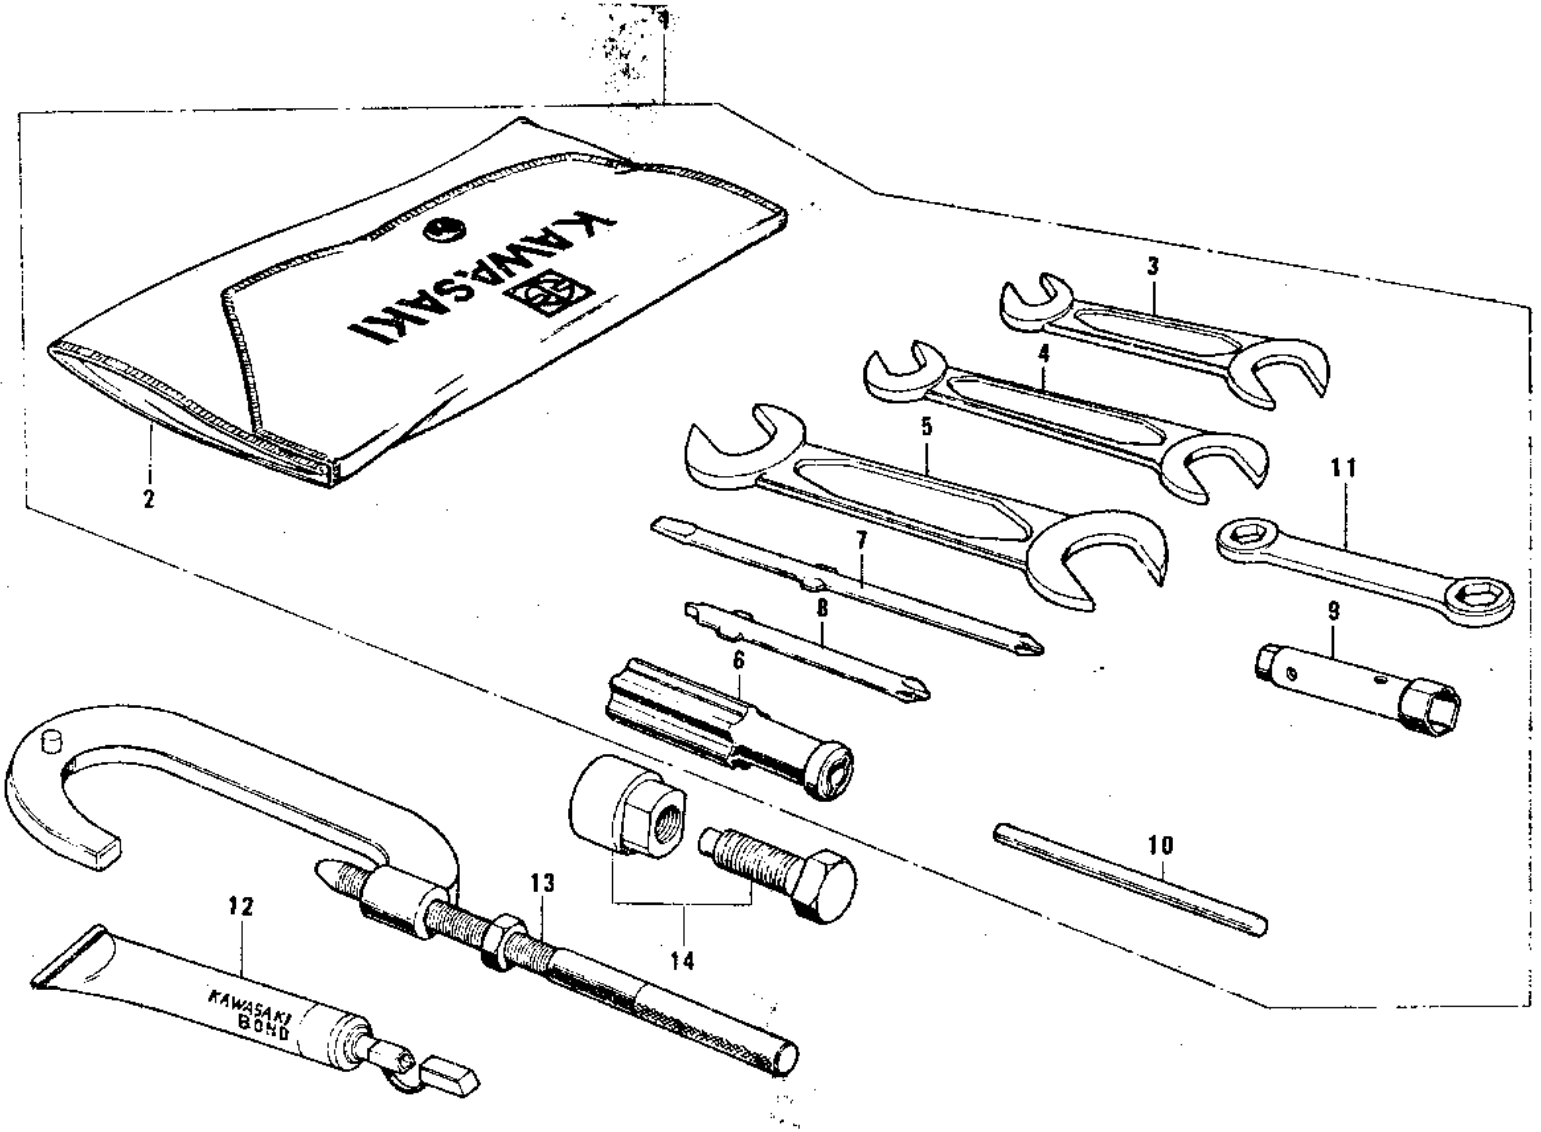

1971 G3SS-A PARTS DIAGRAM

OWNER TOOLS/SPECIAL SERVICE TOOLS ('74-)

1971 G3SS-A PARTS LIST

OWNER TOOLS/SPECIAL SERVICE TOOLS ('74-'

| ITEM NAME | PART NUMBER | QUANTITY |
|-------------------------------------|-------------|----------|
| UNAVAILABLE IN PRICE BOOK (Ref # 1) | 56007-039 | 1 |
| *** N.L.A. *** (Canada) (Ref # 1) | 56007-035 | 1 |
| BAG, TOOL (Ref # 2) | 56008-010 | 1 |
| WRENCH,OPEN,8X10 (Ref # 3) | 92126-001 | 1 |
| WRENCH,OPEN END,12X13 (Ref # 4) | 92126-002 | 1 |
| TOOL-WRENCH,OPEN END, (Ref # 5) | 92110-1153 | 1 |
| 92106-1001 (Canada) (Ref # 6) | 92106-002 | 1 |
| TOOL-DRIVER (Ref # 7) | 92107-1052 | 1 |
| SCREW DRIVER #3 PHILIP (Ref # 8) | 92107-005 | 1 |
| WRENCH,BOX,17X21 (Ref # 9) | 92110-012 | 1 |
| 92111-005 (Canada) (Ref # 10) | 92111-007 | 1 |
| BAR,SPARK PLUG WRENCH (Ref # 10) | 92111-005 | 1 |
| 92110-1022 (Canada) (Ref # 11) | 92108-009 | 1 |
| LIQUID GASKET (Ref # 12) | 92104-002 | 10 |
| 57001-1243 (Canada) (Ref # 13) | 56019-040 | 1 |
| 57001-252 (Canada) (Ref # 14) | 56019-033 | 1 |