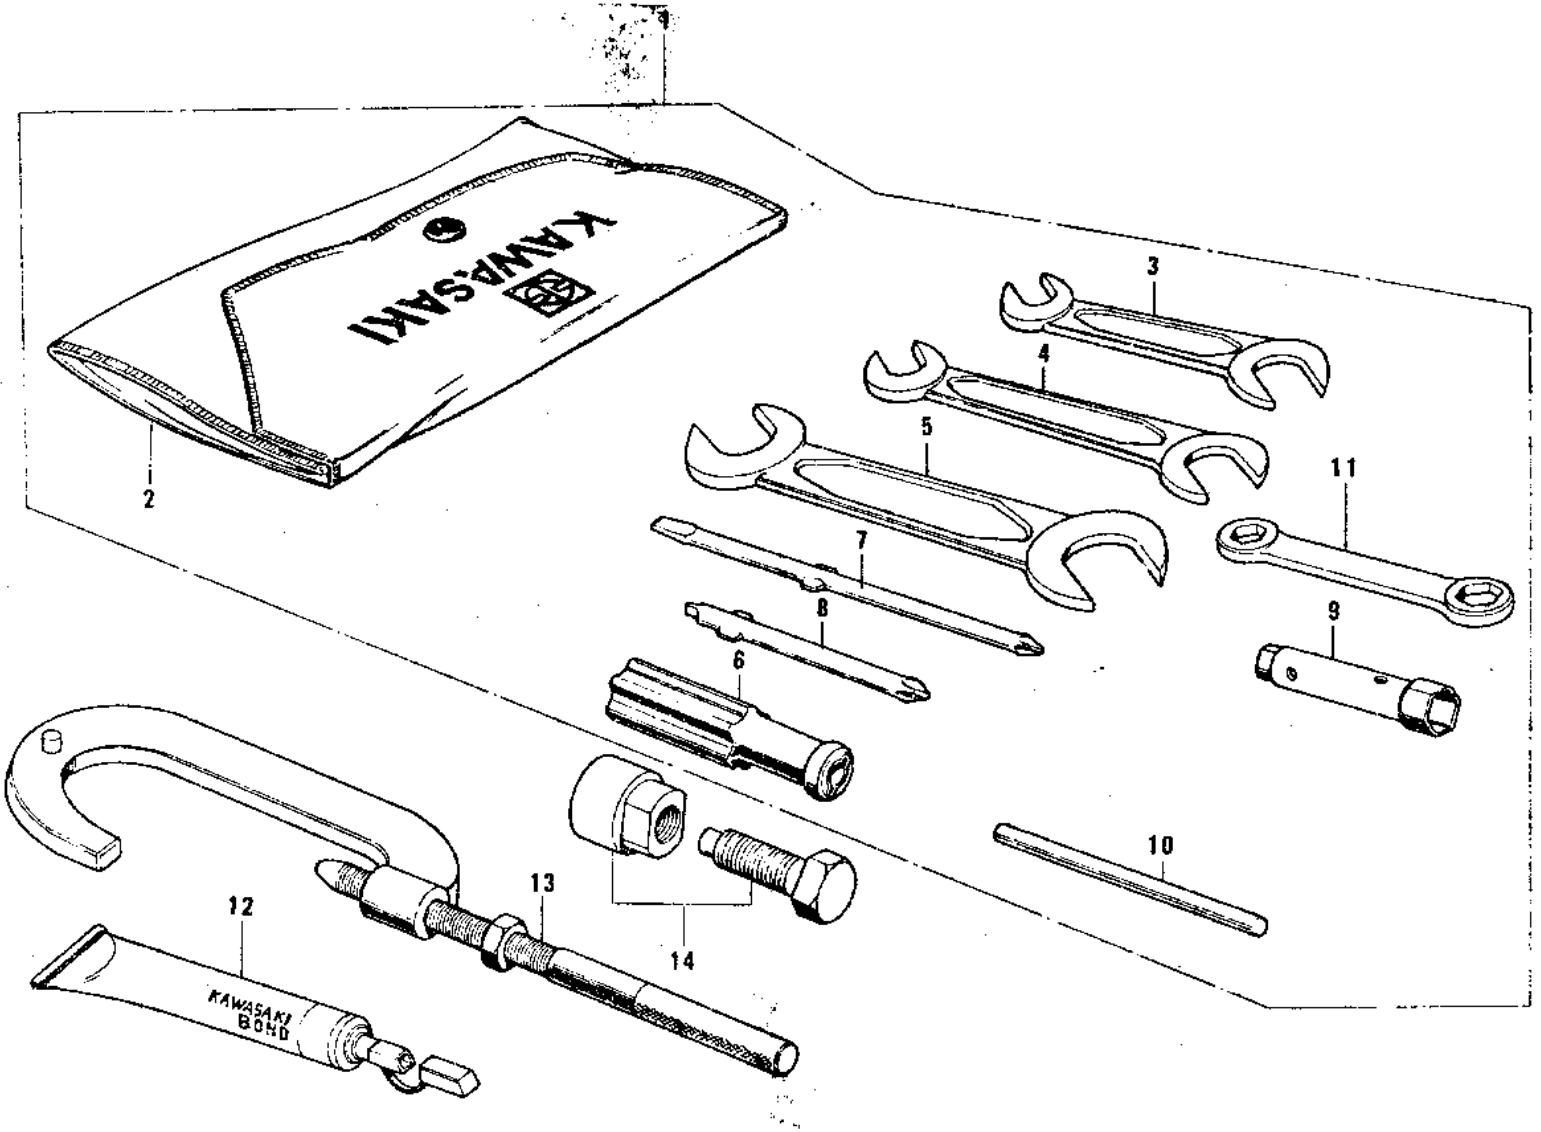

1970 G3SS PARTS DIAGRAM

OWNER TOOLS/SPECIAL SERVICE TOOLS ('74-)

1970 G3SS PARTS LIST

OWNER TOOLS/SPECIAL SERVICE TOOLS ('74-'

ITEM NAME	PART NUMBER	QUANTITY
UNAVAILABLE IN PRICE BOOK (Ref # 1)	56007-039	1
*** N.L.A. *** (Canada) (Ref # 1)	56007-035	1
BAG, TOOL (Ref # 2)	56008-010	1
WRENCH, OPEN, 8X10 (Ref # 3)	92126-001	1
WRENCH, OPEN END, 12X13 (Ref # 4)	92126-002	1
TOOL-WRENCH, OPEN END, (Ref # 5)	92110-1153	1
92106-1001 (Canada) (Ref # 6)	92106-002	1
TOOL-DRIVER (Ref # 7)	92107-1052	1
SCREW DRIVER #3 PHILIP (Ref # 8)	92107-005	1
WRENCH, BOX, 17X21 (Ref # 9)	92110-012	1
92111-005 (Canada) (Ref # 10)	92111-007	1
BAR, SPARK PLUG WRENCH (Ref # 10)	92111-005	1
92110-1022 (Canada) (Ref # 11)	92108-009	1
LIQUID GASKET (Ref # 12)	92104-002	10
57001-1243 (Canada) (Ref # 13)	56019-040	1
57001-252 (Canada) (Ref # 14)	56019-033	1