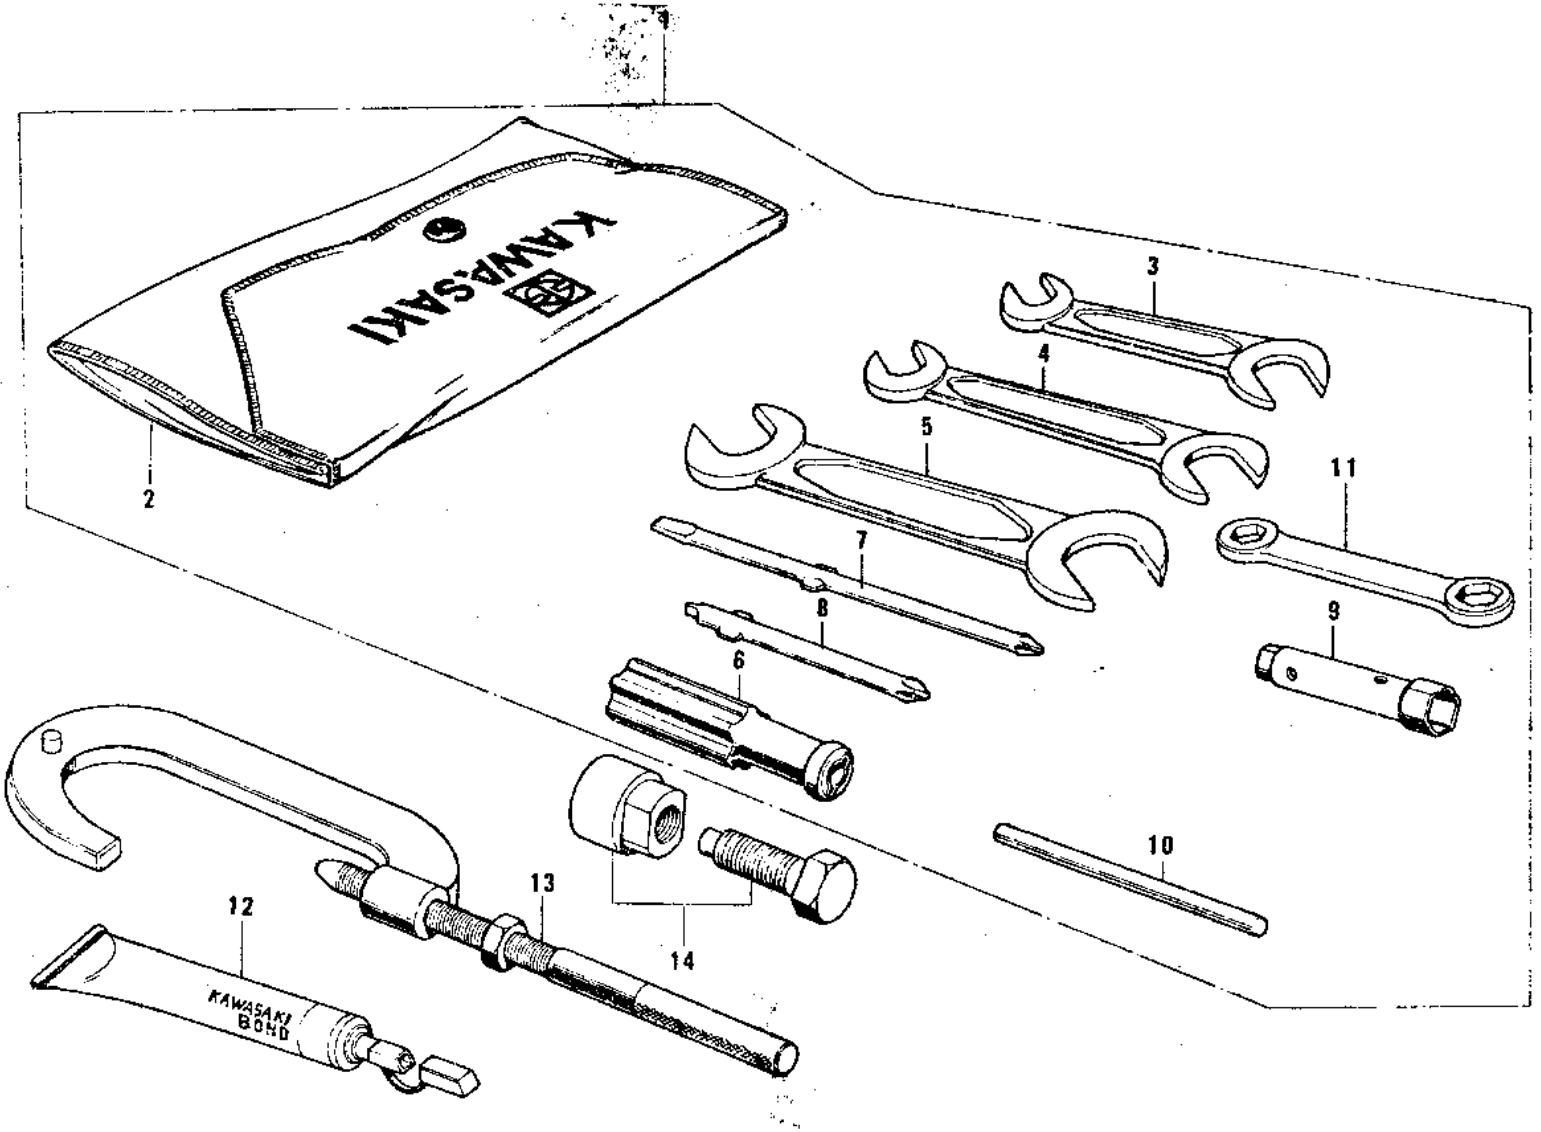

1969 Bushmaster PARTS DIAGRAM

OWNER TOOLS/SPECIAL SERVICE TOOLS ('74-)

1969 Bushmaster PARTS LIST

OWNER TOOLS/SPECIAL SERVICE TOOLS ('74-'

ITEM NAME	PART NUMBER	QUANTITY
UNAVAILABLE IN PRICE BOOK (Ref # 1)	56007-039	1
*** N.L.A.*** (Canada) (Ref # 1)	56007-035	1
BAG, TOOL (Ref # 2)	56008-010	1
WRENCH,OPEN,8X10 (Ref # 3)	92126-001	1
WRENCH,OPEN END,12X13 (Ref # 4)	92126-002	1
TOOL-WRENCH,OPEN END, (Ref # 5)	92110-1153	1
92106-1001 (Canada) (Ref # 6)	92106-002	1
TOOL-DRIVER (Ref # 7)	92107-1052	1
SCREW DRIVER #3 PHILIP (Ref # 8)	92107-005	1
WRENCH,BOX,17X21 (Ref # 9)	92110-012	1
92111-005 (Canada) (Ref # 10)	92111-007	1
BAR,SPARK PLUG WRENCH (Ref # 10)	92111-005	1
92110-1022 (Canada) (Ref # 11)	92108-009	1
LIQUID GASKET (Ref # 12)	92104-002	10
57001-1243 (Canada) (Ref # 13)	56019-040	1
57001-252 (Canada) (Ref # 14)	56019-033	1