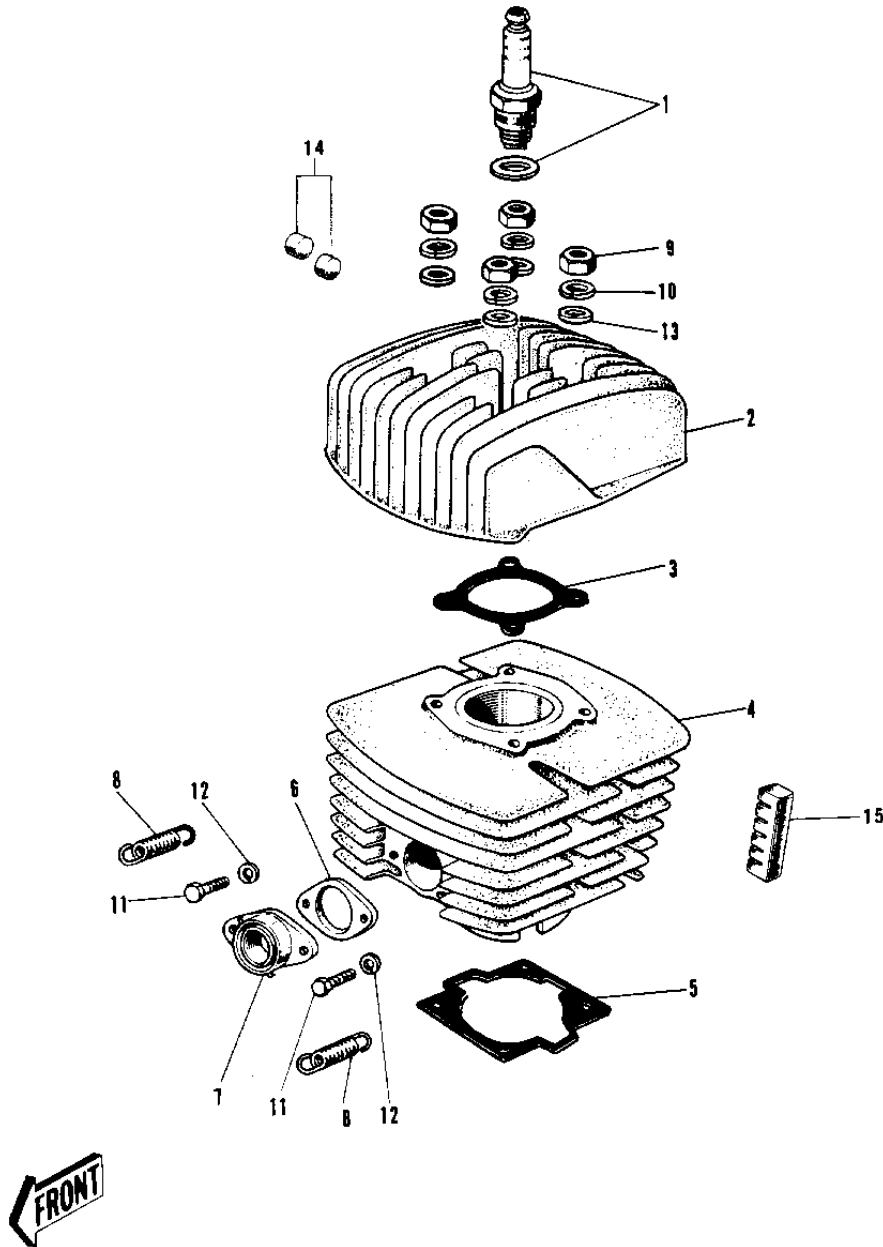

# 1970 Trail Boss PARTS DIAGRAM

CYLINDER HEAD/CYLINDER (70-73)

104

# 1970 Trail Boss PARTS LIST

## CYLINDER HEAD/CYLINDER ('70-'73)

ITEM NAME	PART NUMBER	QUANTITY
UNAVAILABLE IN PRICE BOOK (Ref # 1)	92070-001A	1
CYLINDER HEAD,F.BLACK (Ref # 2)	11001-038-21	1
CYLINDER HEAD,F.BLACK (Ref # 2)	11001-038-21	1
GASKET CYLINDER HEAD (Ref # 3)	11004-033	1
CYLINDER,FLAT BLACK (Ref # 4)	11005-061-21	1
CYLINDER,FLAT BLACK (Ref # 4)	11005-061-21	1
GASKET CYLINDER BASE (Ref # 5)	11009-009	1
GASKET EXH PIPE CLAMP (Ref # 6)	18067-005	1
HOLDER EXHAUST PIPE (Ref # 7)	18069-028	1
SPRING CONNECTOR (Ref # 8)	18071-001	2
NUT,8MM (Ref # 9)	311B0800	4
WASHER SPRING 8MM (Ref # 10)	461F0800	4
BOLT-UPSET,6X20 (Ref # 11)	112G0620	2
WASHER SPRING 6MM (Ref # 12)	461F0600	2
WASHER PLAIN 8MM (Ref # 13)	410B0800	4
DAMPER RUBBER-CYL-HD (Ref # 14)	92075-109	12
DAMPER RUBBER-CYL (Ref # 15)	92075-110	2