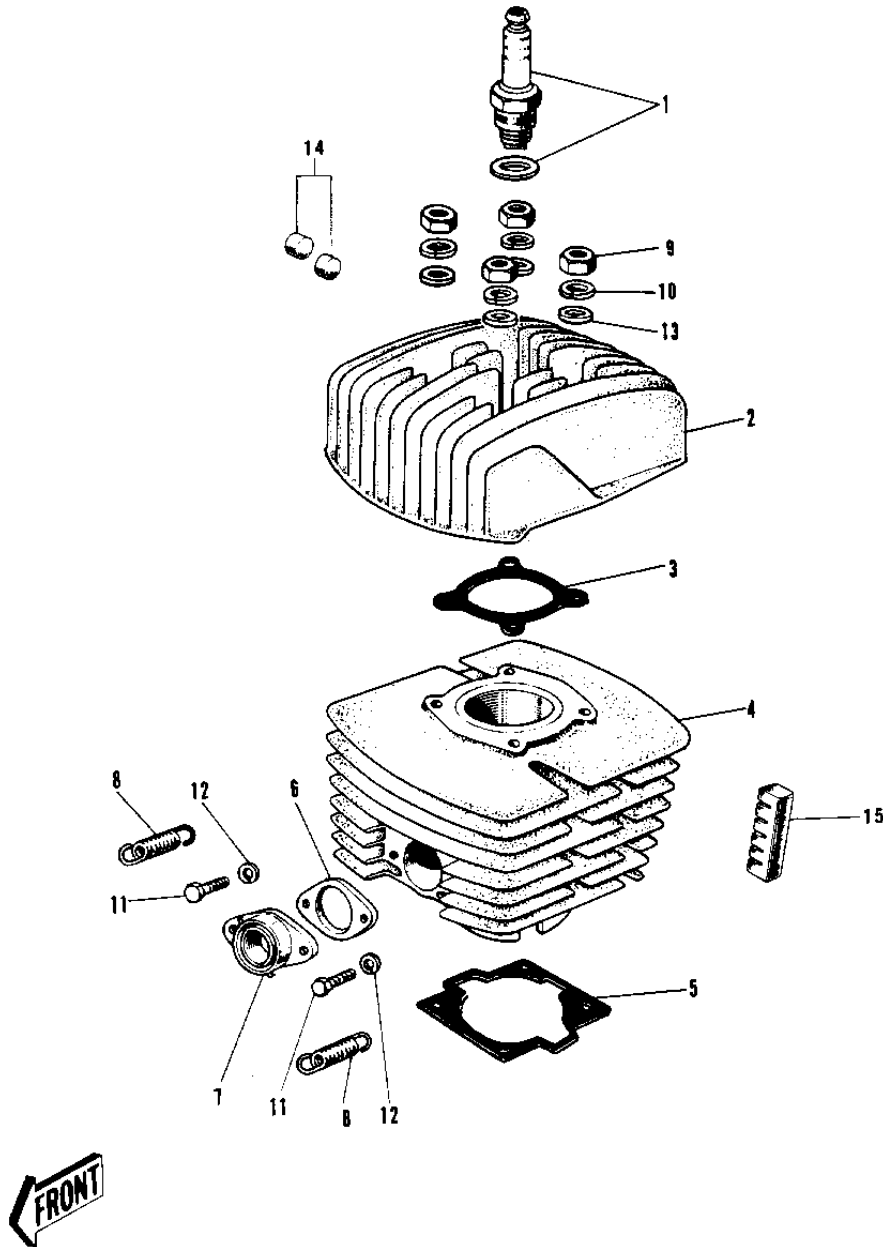

1971 G4TR-A PARTS DIAGRAM

CYLINDER HEAD/CYLINDER (70-73)

104

1971 G4TR-A PARTS LIST

CYLINDER HEAD/CYLINDER ('70-'73)

ITEM NAME	PART NUMBER	QUANTITY
UNAVAILABLE IN PRICE BOOK (Ref # 1)	92070-001A	
CYLINDER HEAD,F.BLACK (Ref # 2)	11001-038-21	
CYLINDER HEAD,F.BLACK (Ref # 2)	11001-038-21	
GASKET CYLINDER HEAD (Ref # 3)	11004-033	
CYLINDER,FLAT BLACK (Ref # 4)	11005-061-21	
CYLINDER,FLAT BLACK (Ref # 4)	11005-061-21	
GASKET CYLINDER BASE (Ref # 5)	11009-009	
GASKET EXH PIPE CLAMP (Ref # 6)	18067-005	
HOLDER EXHAUST PIPE (Ref # 7)	18069-028	
SPRING CONNECTOR (Ref # 8)	18071-001	
NUT,8MM (Ref # 9)	311B0800	
WASHER SPRING 8MM (Ref # 10)	461F0800	
BOLT-UPSET,6X20 (Ref # 11)	112G0620	
WASHER SPRING 6MM (Ref # 12)	461F0600	
WASHER PLAIN 8MM (Ref # 13)	410B0800	
DAMPER RUBBER-CYL-HD (Ref # 14)	92075-109	
DAMPER RUBBER-CYL (Ref # 15)	92075-110	