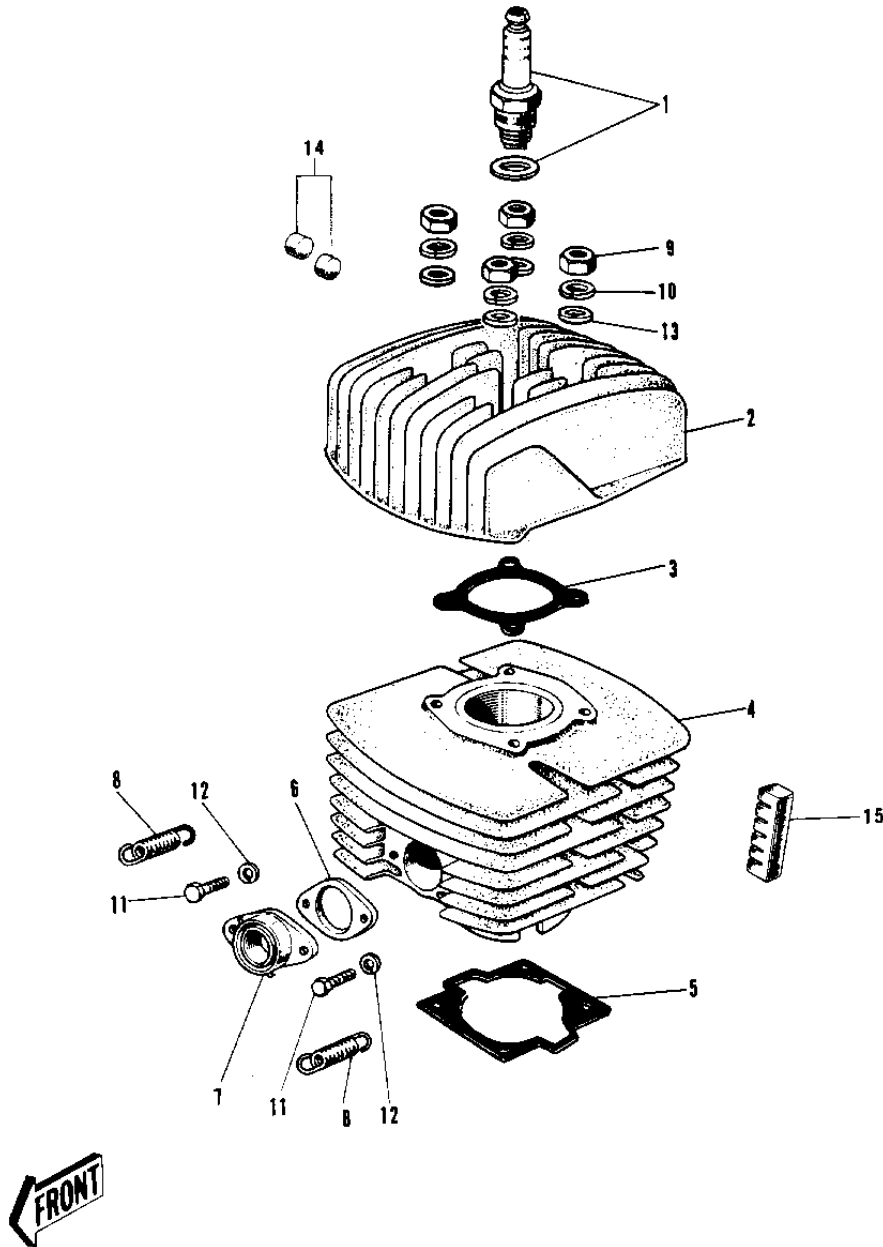

1972 G4TR-B PARTS DIAGRAM

CYLINDER HEAD/CYLINDER (70-73)

104

1972 G4TR-B PARTS LIST

CYLINDER HEAD/CYLINDER ('70-'73)

ITEM NAME	PART NUMBER	QUANTITY
UNAVAILABLE IN PRICE BOOK (Ref # 1)	92070-001A	
CYLINDER HEAD,F.BLACK (Ref # 2)	11001-038-21	
CYLINDER HEAD,F.BLACK (Ref # 2)	11001-038-21	
GASKET CYLINDER HEAD (Ref # 3)	11004-033	
CYLINDER,FLAT BLACK (Ref # 4)	11005-061-21	
CYLINDER,FLAT BLACK (Ref # 4)	11005-061-21	
GASKET CYLINDER BASE (Ref # 5)	11009-009	
GASKET EXH PIPE CLAMP (Ref # 6)	18067-005	
HOLDER EXHAUST PIPE (Ref # 7)	18069-028	
SPRING CONNECTOR (Ref # 8)	18071-001	
NUT,8MM (Ref # 9)	311B0800	
WASHER SPRING 8MM (Ref # 10)	461F0800	
BOLT-UPSET,6X20 (Ref # 11)	112G0620	
WASHER SPRING 6MM (Ref # 12)	461F0600	
WASHER PLAIN 8MM (Ref # 13)	410B0800	
DAMPER RUBBER-CYL-HD (Ref # 14)	92075-109	
DAMPER RUBBER-CYL (Ref # 15)	92075-110	