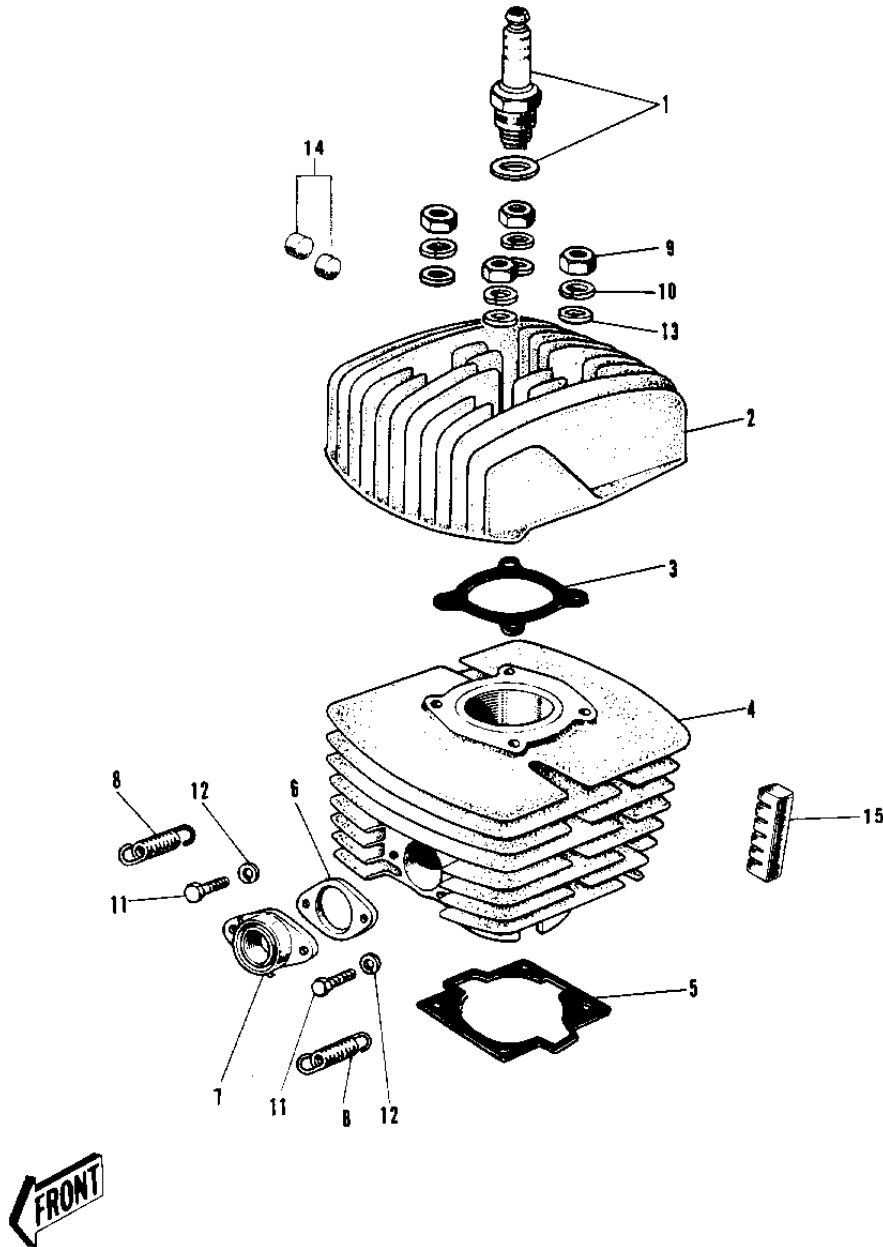

1974 G4TR-D PARTS DIAGRAM

CYLINDER HEAD/CYLINDER (70-73)

104

1974 G4TR-D PARTS LIST

CYLINDER HEAD/CYLINDER ('70-'73)

ITEM NAME	PART NUMBER	QUANTITY
UNAVAILABLE IN PRICE BOOK (Ref # 1)	92070-001A	
CYLINDER HEAD,F.BLACK (Ref # 2)	11001-038-21	
CYLINDER HEAD,F.BLACK (Ref # 2)	11001-038-21	
GASKET CYLINDER HEAD (Ref # 3)	11004-033	
CYLINDER,FLAT BLACK (Ref # 4)	11005-061-21	
CYLINDER,FLAT BLACK (Ref # 4)	11005-061-21	
GASKET CYLINDER BASE (Ref # 5)	11009-009	
GASKET EXH PIPE CLAMP (Ref # 6)	18067-005	
HOLDER EXHAUST PIPE (Ref # 7)	18069-028	
SPRING CONNECTOR (Ref # 8)	18071-001	
NUT,8MM (Ref # 9)	311B0800	
WASHER SPRING 8MM (Ref # 10)	461F0800	
BOLT-UPSET,6X20 (Ref # 11)	112G0620	
WASHER SPRING 6MM (Ref # 12)	461F0600	
WASHER PLAIN 8MM (Ref # 13)	410B0800	
DAMPER RUBBER-CYL-HD (Ref # 14)	92075-109	
DAMPER RUBBER-CYL (Ref # 15)	92075-110	