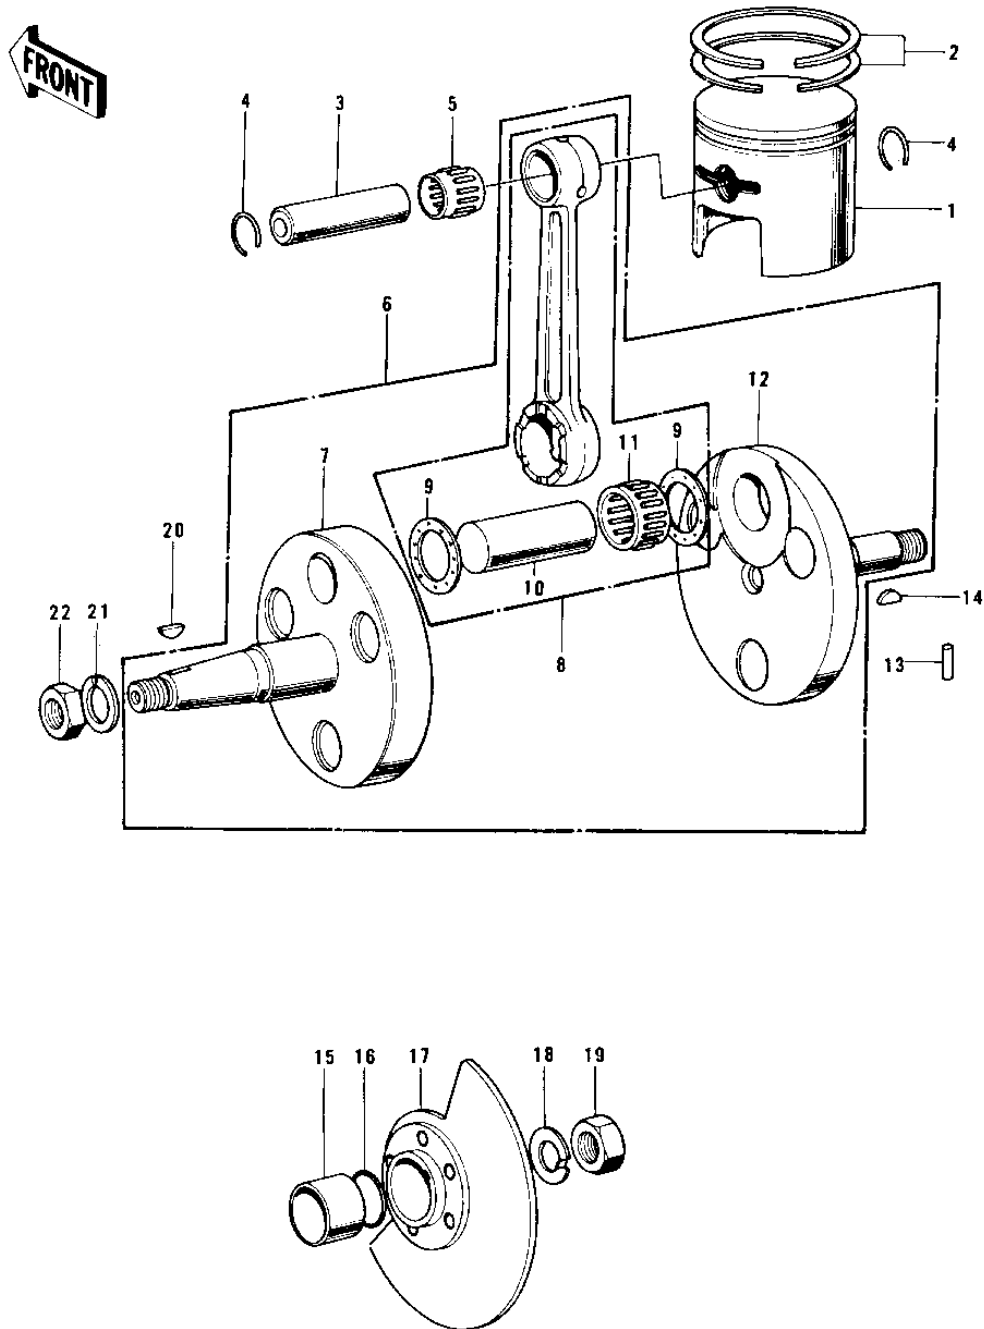

1970 Trail Boss PARTS DIAGRAM

CRANKSHAFT/PISTON/ROTARY VALVE ('70-'73)

1970 Trail Boss PARTS LIST

CRANKSHAFT/PISTON/ROTARY VALVE ('70-'73)

ITEM NAME	PART NUMBER	QUANTITY
PISTON STD (Ref # 1)	13001-037	1
PISTON 0.020' O.S (Ref # 1)	13029-036	1
PISTON 0.040' O.S (Ref # 1)	13027-036	1
RING SET STD (Ref # 2)	13008-023	1
RING SET 0.020' O,S (Ref # 2)	13025-026	1
RING SET 0.040' O,S (Ref # 2)	13024-030	1
PIN-PISTON (Ref # 3)	13002-007	1
CIRCLIP PISTON PIN (Ref # 4)	92036-007	2
BRG N72KTV030 (Ref # 5)	13033-028	1
CRANK&CONROD ASSY (Ref # 6)	13036-034	X
CRANK&CONROD ASSY (Ref # 6)	13036-034	X
CRANK&CONROD ASSY (Ref # 6)	13036-034	X
CRANK&CONROD ASSY (Ref # 6)	13036-034	1
CRANKSHAFT L.H (Ref # 7)	13037-018	1
CRANKSHAFT,L.H (Ref # 7)	13037-044	1
CONNECTING ROD SET (Ref # 8)	13044-008	1
CONNECTING ROD SET (Ref # 8)	13044-019	1
WASHER SIDE (Ref # 9)	92025-005	1
WASHER-SIDE (Ref # 9)	92025-047	1
CRANK PIN (Ref # 10)	13035-008	1
CRANK PIN (Ref # 10)	13035-025	1
NEEDLE BEARING BG END (Ref # 11)	13034-018	1
NEEDLE BEARING-BG END (Ref # 11)	13034-025	1
CRANKSHAFT R.H (Ref # 12)	13038-012	1
CRANKSHAFT,R.H (Ref # 12)	13038-040	1
PIN DOWEL 4X10 (Ref # 13)	610A0410	1
WOODRUFF KEY PRY PINI (Ref # 14)	92038-003	1
COLLAR CRANKSHAFT (Ref # 15)	92027-022	1
"0" RING,16MM (Ref # 16)	670B2016	1

1970 Trail Boss PARTS LIST

CRANKSHAFT/PISTON/ROTARY VALVE ('70-'73)

ITEM NAME	PART NUMBER	QUANTITY
VALVE ROTARY DISC (Ref # 17)	12001-004	1
WASHER LOCK 12MM (Ref # 18)	92024-003	1
NUT 12MM (Ref # 19)	92015-006	1
WOODRUFF KEY (Ref # 20)	510A3200	1
WASHER SPRING 10MM (Ref # 21)	461F1000	1
NUT,10MM (Ref # 22)	314B1000	1