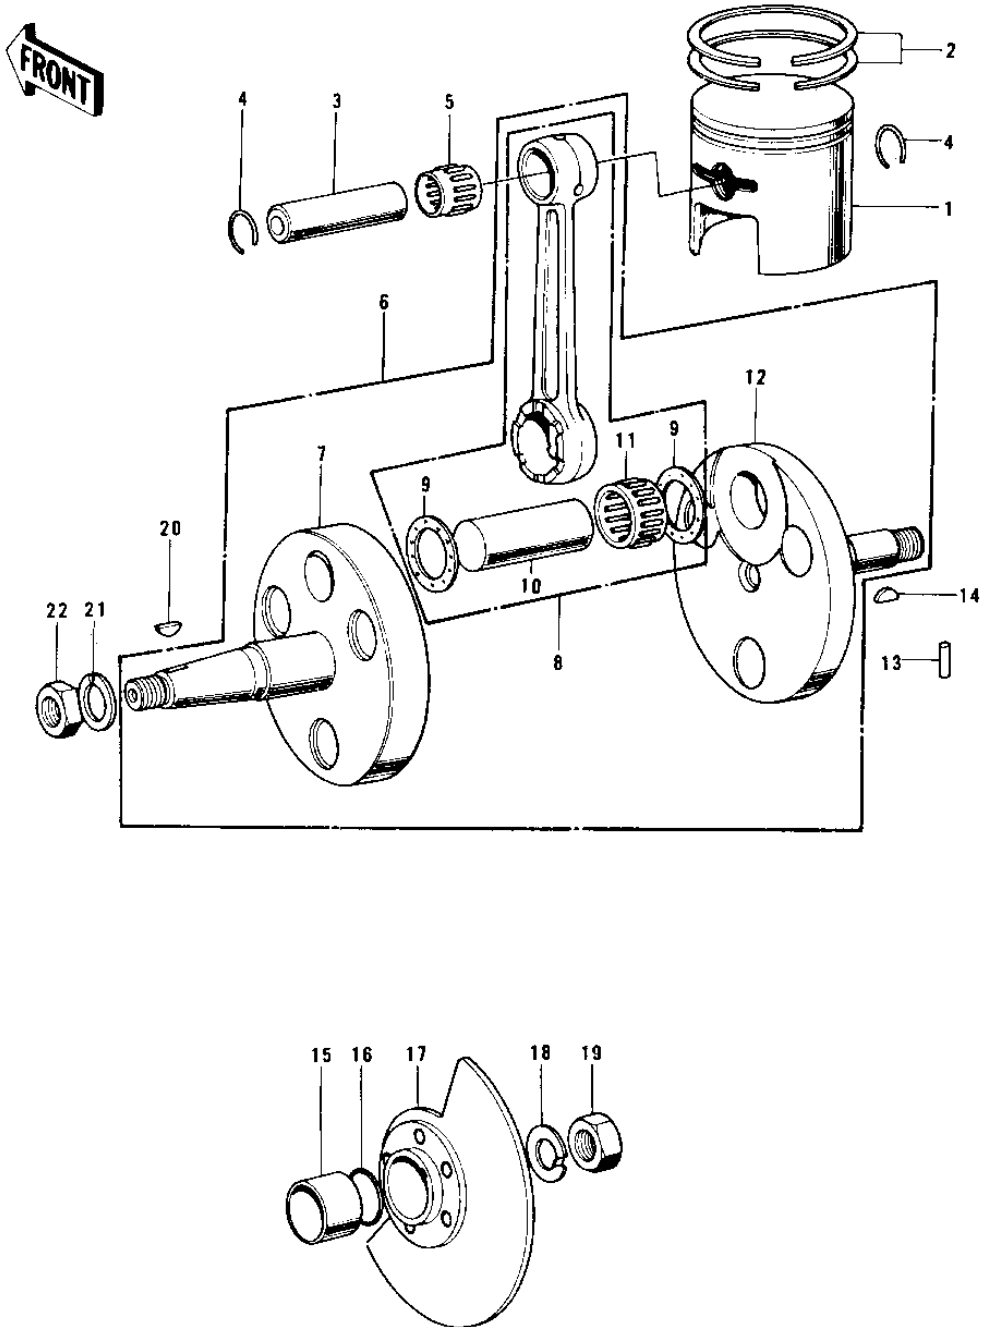

1970 Trail Boss PARTS DIAGRAM

CRANKSHAFT/PISTON/ROTARY VALVE ('70-'73)

1970 Trail Boss PARTS LIST

CRANKSHAFT/PISTON/ROTARY VALVE ('70-'73)

ITEM NAME	PART NUMBER	QUANTITY
PISTON STD (Ref # 1)	13001-037	1
PISTON 0.020' O.S (Ref # 1)	13029-036	1
PISTON 0.040' O.S (Ref # 1)	13027-036	1
RING SET STD (Ref # 2)	13008-023	1
RING SET 0.020' O,S (Ref # 2)	13025-026	1
RING SET 0.040' O,S (Ref # 2)	13024-030	1
PIN-PISTON (Ref # 3)	13002-007	1
CIRCLIP PISTON PIN (Ref # 4)	92036-007	2
BRG N72KTV030 (Ref # 5)	13033-028	1
CRANK&CONROD ASSY (Ref # 6)	13036-034	X
CRANK&CONROD ASSY (Ref # 6)	13036-034	X
CRANK&CONROD ASSY (Ref # 6)	13036-034	X
CRANK&CONROD ASSY (Ref # 6)	13036-034	1
CRANKSHAFT L.H (Ref # 7)	13037-018	1
CRANKSHAFT,L.H (Ref # 7)	13037-044	1
CONNECTING ROD SET (Ref # 8)	13044-008	1
CONNECTING ROD SET (Ref # 8)	13044-019	1
WASHER SIDE (Ref # 9)	92025-005	1
WASHER-SIDE (Ref # 9)	92025-047	1
CRANK PIN (Ref # 10)	13035-008	1
CRANK PIN (Ref # 10)	13035-025	1
NEEDLE BEARING BG END (Ref # 11)	13034-018	1
NEEDLE BEARING-BG END (Ref # 11)	13034-025	1
CRANKSHAFT R.H (Ref # 12)	13038-012	1
CRANKSHAFT,R.H (Ref # 12)	13038-040	1
PIN DOWEL 4X10 (Ref # 13)	610A0410	1
WOODRUFF KEY PRY PINI (Ref # 14)	92038-003	1
COLLAR CRANKSHAFT (Ref # 15)	92027-022	1
"0" RING,16MM (Ref # 16)	670B2016	1

1970 Trail Boss PARTS LIST

CRANKSHAFT/PISTON/ROTARY VALVE ('70-'73)

ITEM NAME	PART NUMBER	QUANTITY
VALVE ROTARY DISC (Ref # 17)	12001-004	1
WASHER LOCK 12MM (Ref # 18)	92024-003	1
NUT 12MM (Ref # 19)	92015-006	1
WOODRUFF KEY (Ref # 20)	510A3200	1
WASHER SPRING 10MM (Ref # 21)	461F1000	1
NUT,10MM (Ref # 22)	314B1000	1