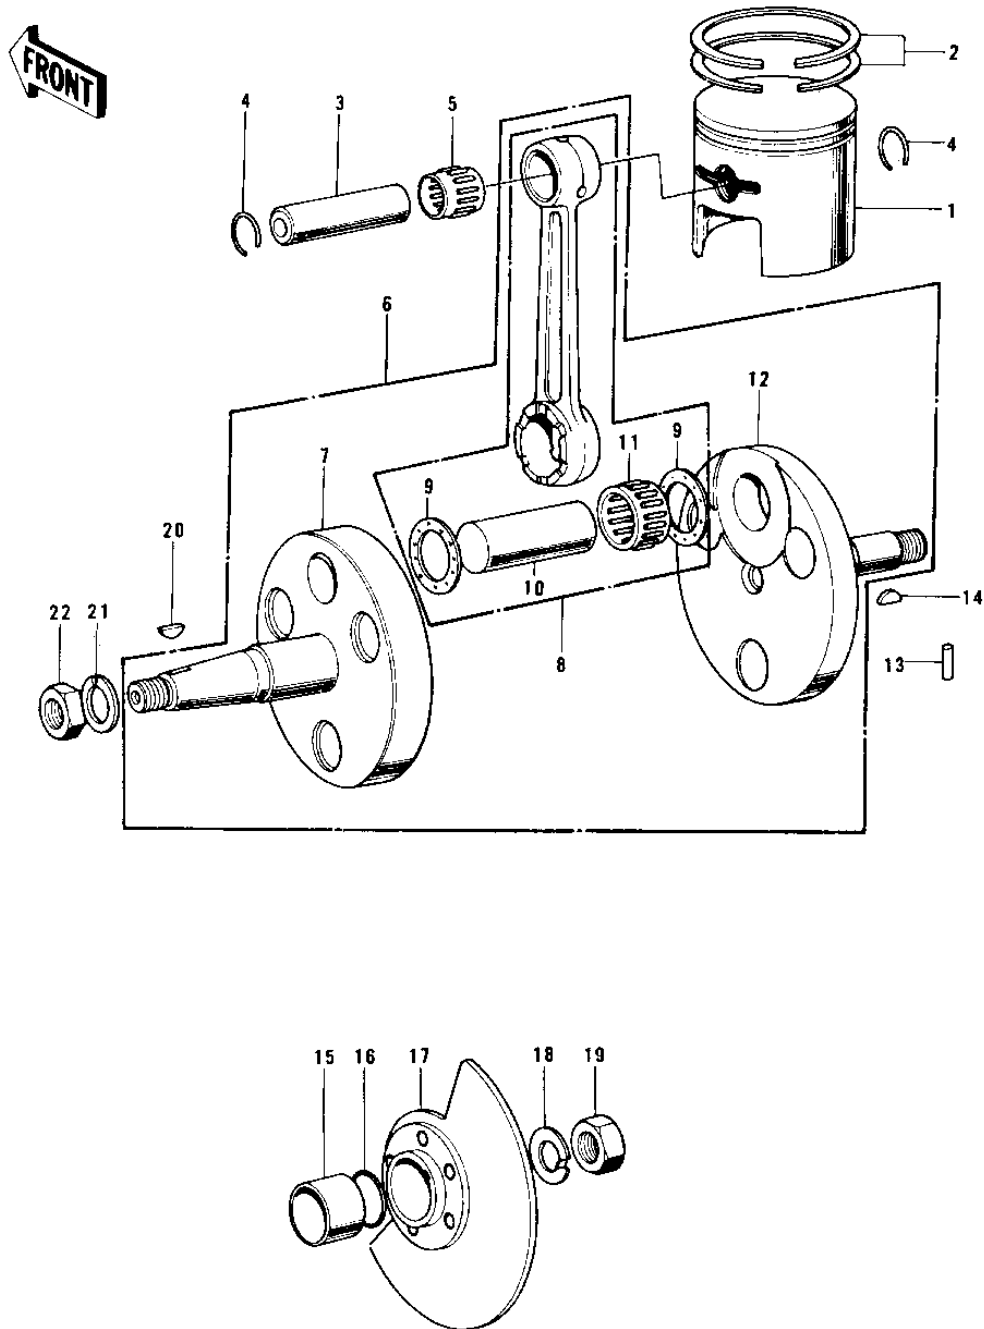

1972 G4TR-B PARTS DIAGRAM

CRANKSHAFT/PISTON/ROTARY VALVE ('70-'73)

1972 G4TR-B PARTS LIST

CRANKSHAFT/PISTON/ROTARY VALVE ('70-'73)

ITEM NAME	PART NUMBER	QUANTITY
-----------	-------------	----------