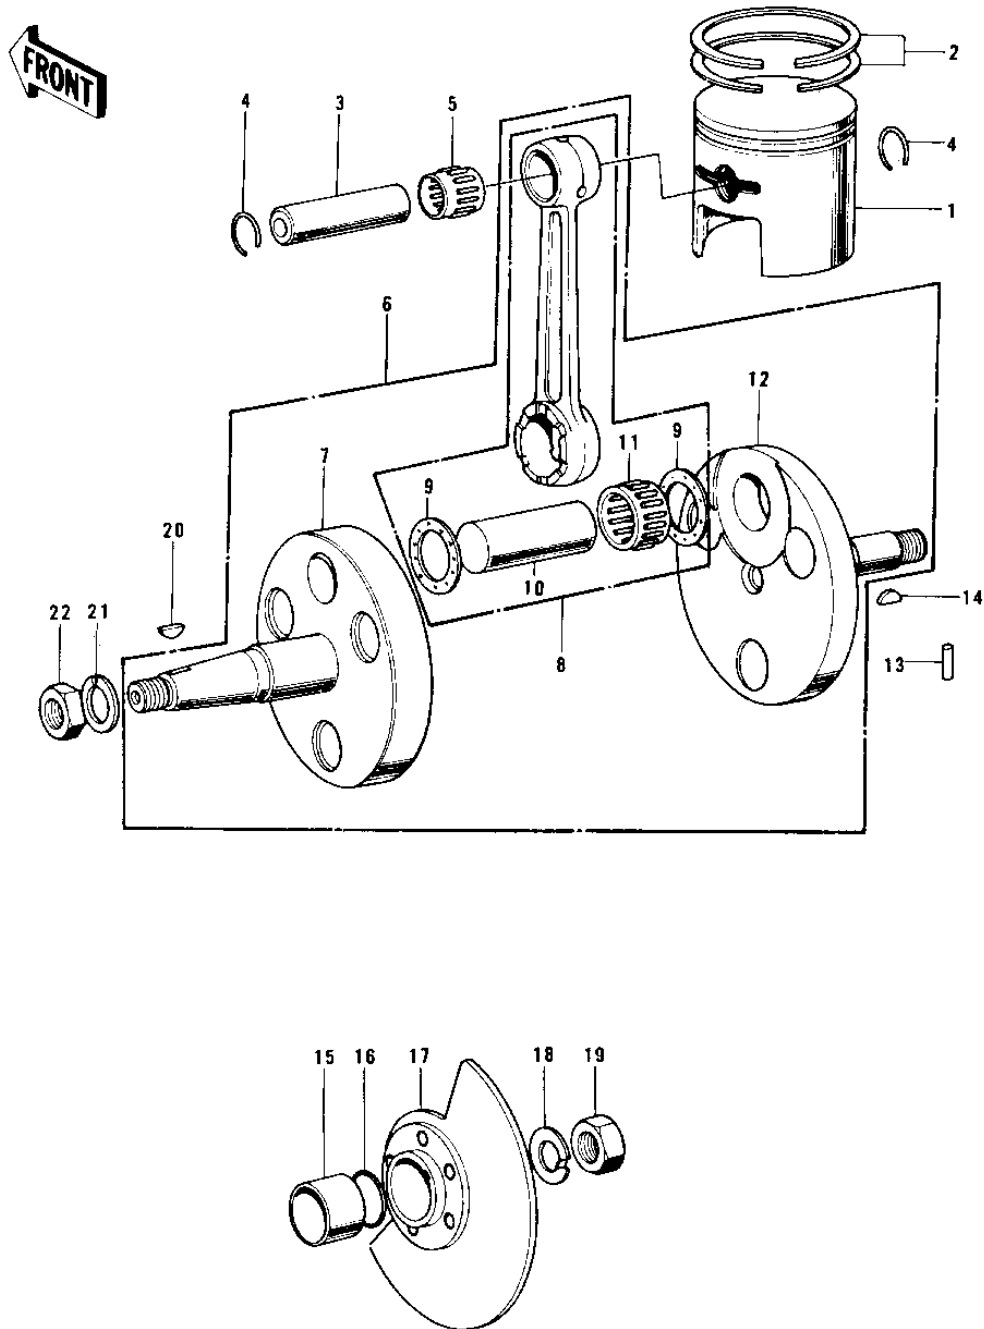

1973 G4TR-C PARTS DIAGRAM

CRANKSHAFT/PISTON/ROTARY VALVE ('70-'73)

1973 G4TR-C PARTS LIST

CRANKSHAFT/PISTON/ROTARY VALVE ('70-'73)

ITEM NAME	PART NUMBER	QUANTITY
PISTON STD (Ref # 1)	13001-037	
PISTON 0.020' O.S (Ref # 1)	13029-036	
PISTON 0.040' O.S (Ref # 1)	13027-036	
RING SET STD (Ref # 2)	13008-023	
RING SET 0.020' O,S (Ref # 2)	13025-026	
RING SET 0.040' O,S (Ref # 2)	13024-030	
PIN-PISTON (Ref # 3)	13002-007	
CIRCLIP PISTON PIN (Ref # 4)	92036-007	
BRG N72KTV030 (Ref # 5)	13033-028	
CRANK&CONROD ASSY (Ref # 6)	13036-034	
CRANK&CONROD ASSY (Ref # 6)	13036-034	
CRANK&CONROD ASSY (Ref # 6)	13036-034	
CRANK&CONROD ASSY (Ref # 6)	13036-034	
CRANKSHAFT L.H (Ref # 7)	13037-018	
CRANKSHAFT,L.H (Ref # 7)	13037-044	
CONNECTING ROD SET (Ref # 8)	13044-008	
CONNECTING ROD SET (Ref # 8)	13044-019	
WASHER SIDE (Ref # 9)	92025-005	
WASHER-SIDE (Ref # 9)	92025-047	
CRANK PIN (Ref # 10)	13035-008	
CRANK PIN (Ref # 10)	13035-025	
NEEDLE BEARING BG END (Ref # 11)	13034-018	
NEEDLE BEARING-BG END (Ref # 11)	13034-025	
CRANKSHAFT R.H (Ref # 12)	13038-012	
CRANKSHAFT,R.H (Ref # 12)	13038-040	
PIN DOWEL 4X10 (Ref # 13)	610A0410	
WOODRUFF KEY PRY PINI (Ref # 14)	92038-003	
COLLAR CRANKSHAFT (Ref # 15)	92027-022	
"0" RING,16MM (Ref # 16)	670B2016	

1973 G4TR-C PARTS LIST

CRANKSHAFT/PISTON/ROTARY VALVE ('70-'73)

ITEM NAME	PART NUMBER	QUANTITY
VALVE ROTARY DISC (Ref # 17)	12001-004	
WASHER LOCK 12MM (Ref # 18)	92024-003	
NUT 12MM (Ref # 19)	92015-006	
WOODRUFF KEY (Ref # 20)	510A3200	
WASHER SPRING 10MM (Ref # 21)	461F1000	
NUT,10MM (Ref # 22)	314B1000	