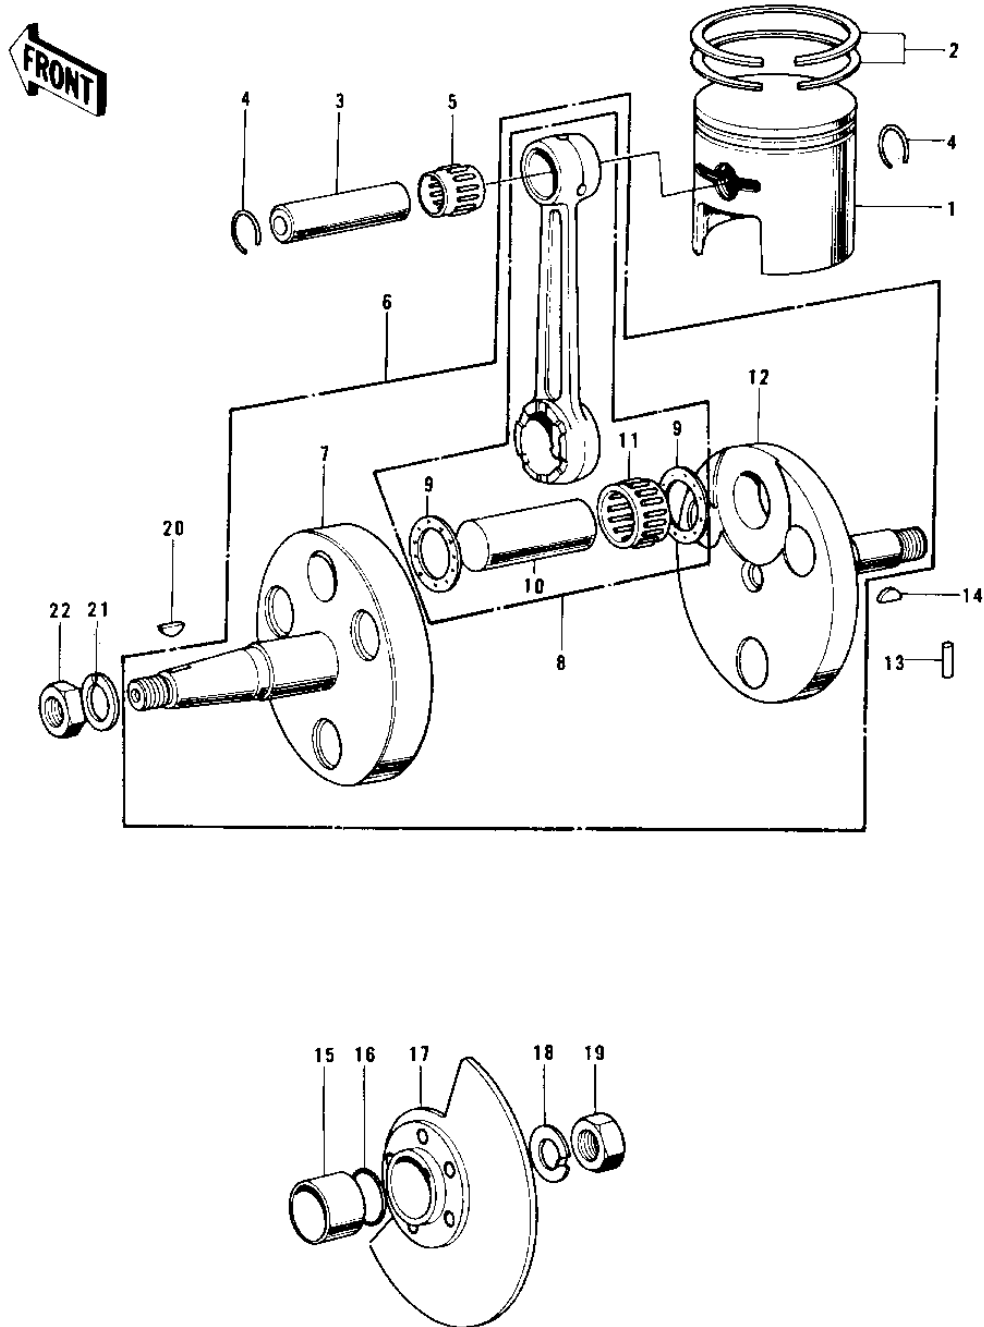

# 1974 G4TR-D PARTS DIAGRAM

CRANKSHAFT/PISTON/ROTARY VALVE ('70-'73)

# 1974 G4TR-D PARTS LIST

CRANKSHAFT/PISTON/ROTARY VALVE ('70-'73)

ITEM NAME	PART NUMBER	QUANTITY
PISTON STD (Ref # 1)	13001-037	
PISTON 0.020' O.S (Ref # 1)	13029-036	
PISTON 0.040' O.S (Ref # 1)	13027-036	
RING SET STD (Ref # 2)	13008-023	
RING SET 0.020' O,S (Ref # 2)	13025-026	
RING SET 0.040' O,S (Ref # 2)	13024-030	
PIN-PISTON (Ref # 3)	13002-007	
CIRCLIP PISTON PIN (Ref # 4)	92036-007	
BRG N72KTV030 (Ref # 5)	13033-028	
CRANK&CONROD ASSY (Ref # 6)	13036-034	
CRANK&CONROD ASSY (Ref # 6)	13036-034	
CRANK&CONROD ASSY (Ref # 6)	13036-034	
CRANK&CONROD ASSY (Ref # 6)	13036-034	
CRANKSHAFT L.H (Ref # 7)	13037-018	
CRANKSHAFT,L.H (Ref # 7)	13037-044	
CONNECTING ROD SET (Ref # 8)	13044-008	
CONNECTING ROD SET (Ref # 8)	13044-019	
WASHER SIDE (Ref # 9)	92025-005	
WASHER-SIDE (Ref # 9)	92025-047	
CRANK PIN (Ref # 10)	13035-008	
CRANK PIN (Ref # 10)	13035-025	
NEEDLE BEARING BG END (Ref # 11)	13034-018	
NEEDLE BEARING-BG END (Ref # 11)	13034-025	
CRANKSHAFT R.H (Ref # 12)	13038-012	
CRANKSHAFT,R.H (Ref # 12)	13038-040	
PIN DOWEL 4X10 (Ref # 13)	610A0410	
WOODRUFF KEY PRY PINI (Ref # 14)	92038-003	
COLLAR CRANKSHAFT (Ref # 15)	92027-022	
"0" RING,16MM (Ref # 16)	670B2016	

## 1974 G4TR-D PARTS LIST

CRANKSHAFT/PISTON/ROTARY VALVE ('70-'73)

ITEM NAME	PART NUMBER	QUANTITY
VALVE ROTARY DISC (Ref # 17)	12001-004	
WASHER LOCK 12MM (Ref # 18)	92024-003	
NUT 12MM (Ref # 19)	92015-006	
WOODRUFF KEY (Ref # 20)	510A3200	
WASHER SPRING 10MM (Ref # 21)	461F1000	
NUT,10MM (Ref # 22)	314B1000	