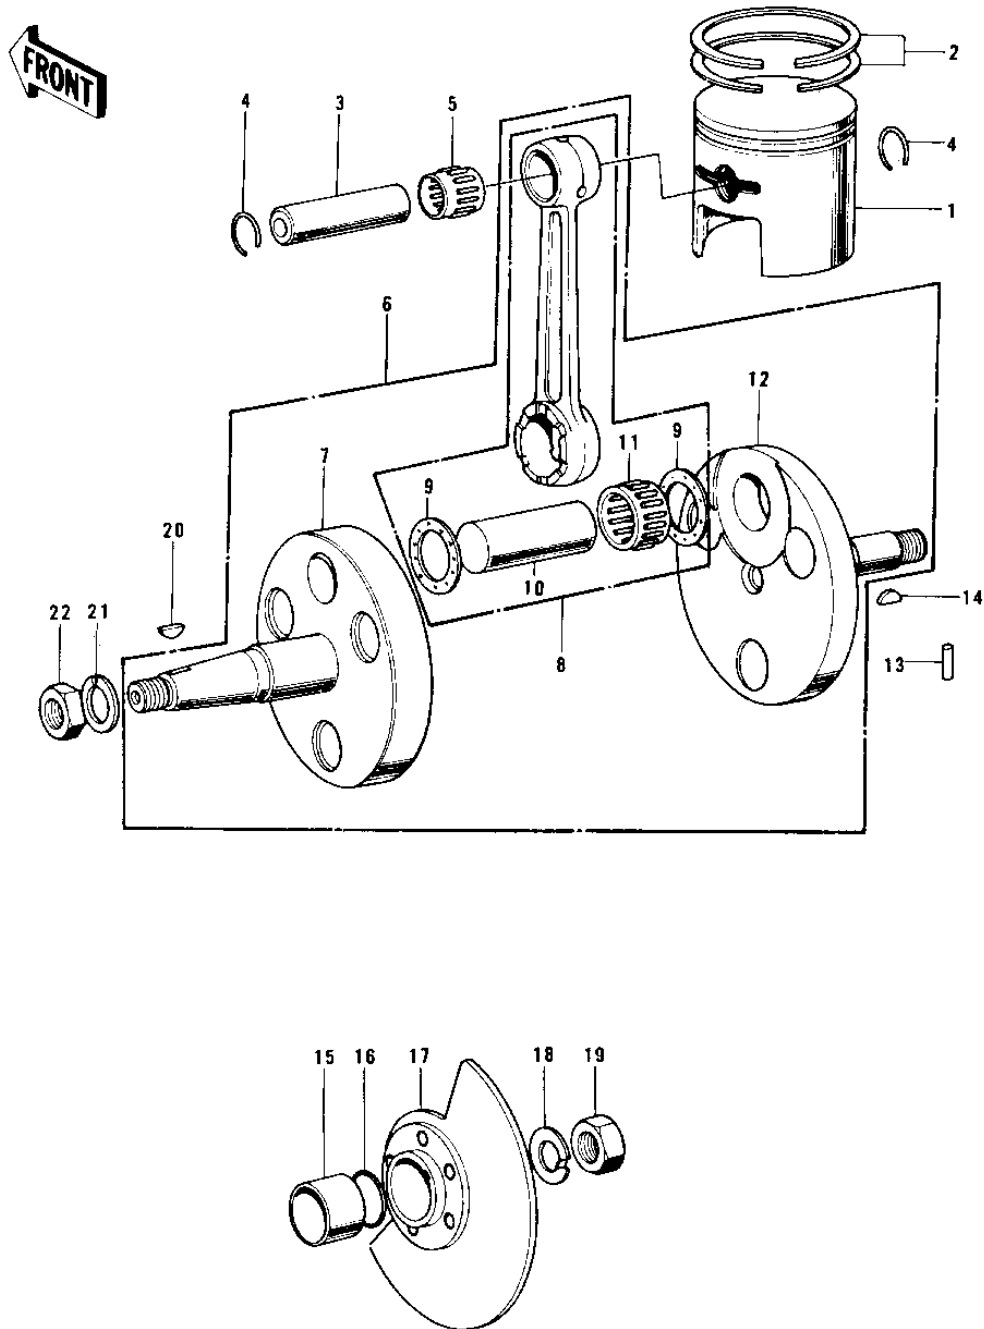

# 1975 G4TR-E PARTS DIAGRAM

CRANKSHAFT/PISTON/ROTARY VALVE ('70-'73)

# 1975 G4TR-E PARTS LIST

CRANKSHAFT/PISTON/ROTARY VALVE ('70-'73)

ITEM NAME	PART NUMBER	QUANTITY
PISTON STD (Ref # 1)	13001-037	1
PISTON 0.020' O.S (Ref # 1)	13029-036	1
PISTON 0.040' O.S (Ref # 1)	13027-036	1
RING SET STD (Ref # 2)	13008-023	1
RING SET 0.020' O,S (Ref # 2)	13025-026	1
RING SET 0.040' O,S (Ref # 2)	13024-030	1
PIN-PISTON (Ref # 3)	13002-007	1
CIRCLIP PISTON PIN (Ref # 4)	92036-007	2
BRG N72KTV030 (Ref # 5)	13033-028	1
CRANK&CONROD ASSY (Ref # 6)	13036-034	X
CRANK&CONROD ASSY (Ref # 6)	13036-034	X
CRANK&CONROD ASSY (Ref # 6)	13036-034	X
CRANK&CONROD ASSY (Ref # 6)	13036-034	1
CRANKSHAFT L.H (Ref # 7)	13037-018	1
CRANKSHAFT,L.H (Ref # 7)	13037-044	1
CONNECTING ROD SET (Ref # 8)	13044-008	1
CONNECTING ROD SET (Ref # 8)	13044-019	1
WASHER SIDE (Ref # 9)	92025-005	1
WASHER-SIDE (Ref # 9)	92025-047	1
CRANK PIN (Ref # 10)	13035-008	1
CRANK PIN (Ref # 10)	13035-025	1
NEEDLE BEARING BG END (Ref # 11)	13034-018	1
NEEDLE BEARING-BG END (Ref # 11)	13034-025	1
CRANKSHAFT R.H (Ref # 12)	13038-012	1
CRANKSHAFT,R.H (Ref # 12)	13038-040	1
PIN DOWEL 4X10 (Ref # 13)	610A0410	1
WOODRUFF KEY PRY PINI (Ref # 14)	92038-003	1
COLLAR CRANKSHAFT (Ref # 15)	92027-022	1
"0" RING,16MM (Ref # 16)	670B2016	1

## 1975 G4TR-E PARTS LIST

CRANKSHAFT/PISTON/ROTARY VALVE ('70-'73)

ITEM NAME	PART NUMBER	QUANTITY
VALVE ROTARY DISC (Ref # 17)	12001-004	1
WASHER LOCK 12MM (Ref # 18)	92024-003	1
NUT 12MM (Ref # 19)	92015-006	1
WOODRUFF KEY (Ref # 20)	510A3200	1
WASHER SPRING 10MM (Ref # 21)	461F1000	1
NUT,10MM (Ref # 22)	314B1000	1