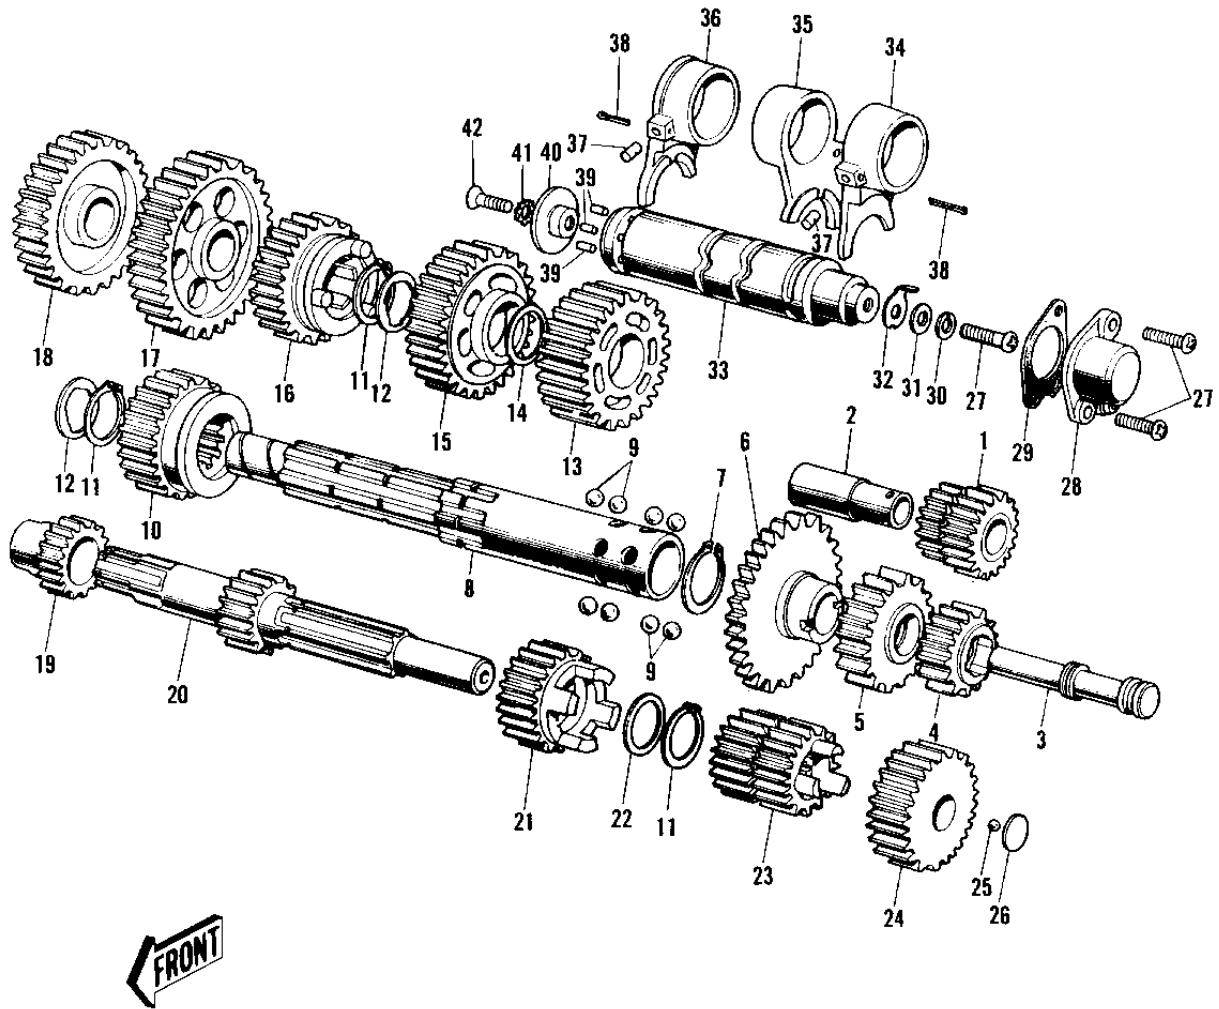

1970 Trail Boss PARTS DIAGRAM

TRANSMISSION/CHANGE DRUM 1/2 ('70-'73)

1970 Trail Boss PARTS LIST

TRANSMISSION/CHANGE DRUM 1/2 ('70-'73)

ITEM NAME	PART NUMBER	QUANTITY
GEAR COUNTER (Ref # 1)	13177-005	1
SHAFT COUNTER (Ref # 2)	13180-001	1
ROD,SHIFT (Ref # 3)	49047-1005	1
ROD,SHIFT (Ref # 3)	49047-1005	X
GEAR LOW (Ref # 4)	13177-001	1
GEAR HIGH (Ref # 5)	13177-004	1
ENGINE SPROCKET 15T (Ref # 6)	13144-038	1
CIRCLIP 24MM (Ref # 7)	480J2400	1
SHAFT-OUTPUT (Ref # 8)	13128-035	1
SHAFT-OUTPUT (Ref # 8)	13128-035	1
BALL STEEL 5/16" (Ref # 9)	600A1000	8
TOP GEAR OUTPUT SHAFT (Ref # 10)	13137-012	1
CIRCLIP (Ref # 11)	92033-014	3
WASHER-LOCK (Ref # 12)	92024-030	2
3RD GEAR OUTPUT SHAFT (Ref # 13)	13133-005	1
WASHER THRUST (Ref # 14)	92022-146	1
2ND GEAR OUTPUT SHAFT (Ref # 15)	13131-008	1
GEAR-TRANSMISSION SPU (Ref # 16)	13129-1708	1
LOW GEAR OUTPUT SHAFT (Ref # 17)	13129-010	1
IDLE GEAR (Ref # 18)	13073-004	1
PINION KICKSTARTER (Ref # 19)	13075-004	1
SHAFT,DRIVE (Ref # 20)	13127-032	1
4TH GEAR,DRIVE (Ref # 21)	13129-1053	1
WASHER THRUST (Ref # 22)	92022-118	1
2ND&3RD GEAR,DRIVE (Ref # 23)	13129-1052	1
GEAR,INPUT TOP,24T (Ref # 24)	13129-1927	1
BALL STEEL 7/32" (Ref # 25)	600A0700	1
WASHER THRUST (Ref # 26)	92022-115	1
SCREW PAN HEAD 6X16 (Ref # 27)	220B0616	3