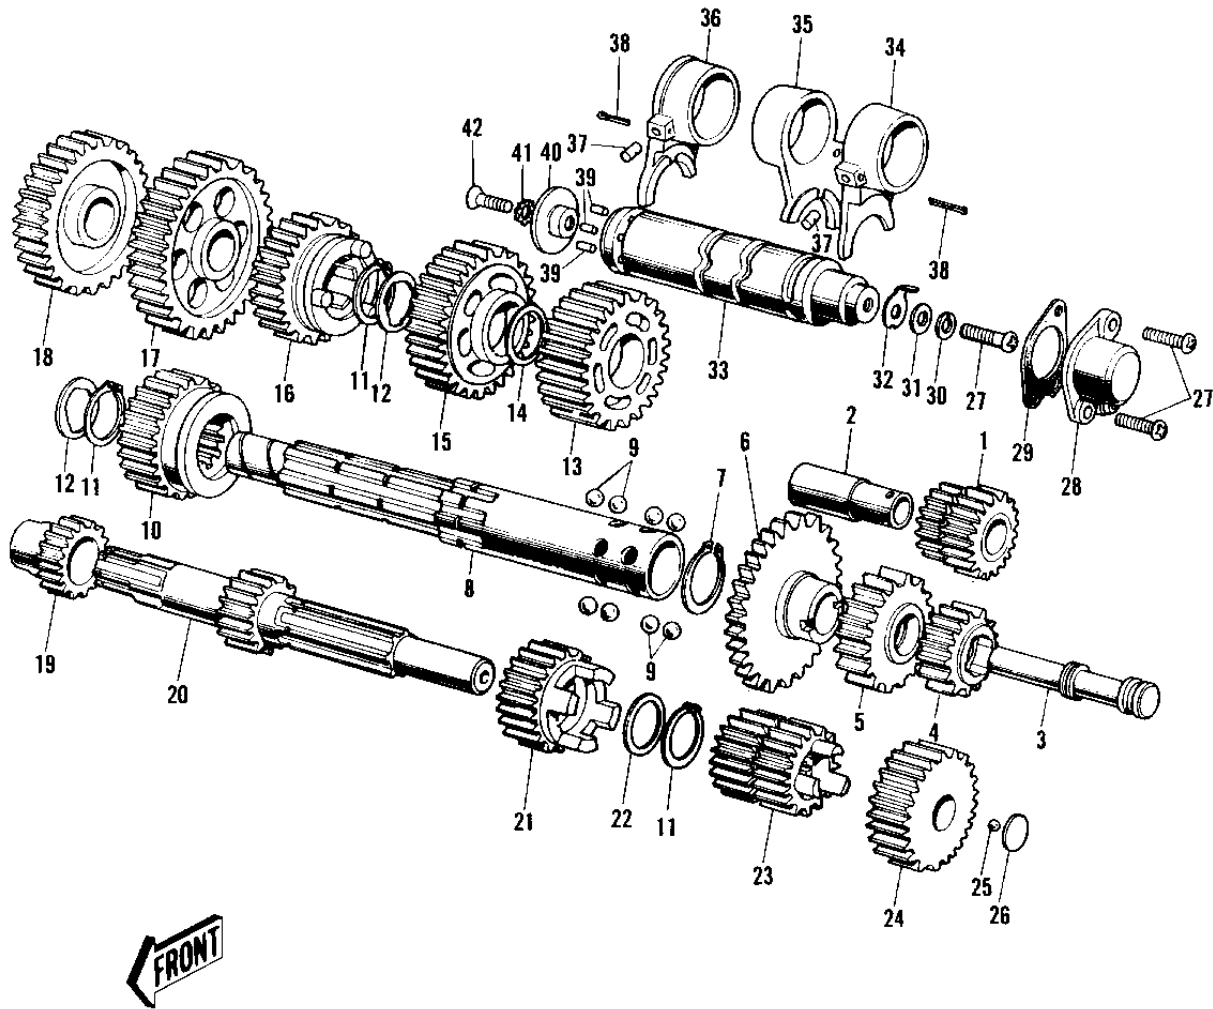

1972 G4TR-B PARTS DIAGRAM

TRANSMISSION/CHANGE DRUM 1/2 ('70-'73)

1972 G4TR-B PARTS LIST

TRANSMISSION/CHANGE DRUM 1/2 ('70-'73)

ITEM NAME	PART NUMBER	QUANTITY
GEAR COUNTER (Ref # 1)	13177-005	
SHAFT COUNTER (Ref # 2)	13180-001	
ROD,SHIFT (Ref # 3)	49047-1005	
ROD,SHIFT (Ref # 3)	49047-1005	
GEAR LOW (Ref # 4)	13177-001	
GEAR HIGH (Ref # 5)	13177-004	
ENGINE SPROCKET 15T (Ref # 6)	13144-038	
CIRCLIP 24MM (Ref # 7)	480J2400	
SHAFT-OUTPUT (Ref # 8)	13128-035	
SHAFT-OUTPUT (Ref # 8)	13128-035	
BALL STEEL 5/16" (Ref # 9)	600A1000	
TOP GEAR OUTPUT SHAFT (Ref # 10)	13137-012	
CIRCLIP (Ref # 11)	92033-014	
WASHER-LOCK (Ref # 12)	92024-030	
3RD GEAR OUTPUT SHAFT (Ref # 13)	13133-005	
WASHER THRUST (Ref # 14)	92022-146	
2ND GEAR OUTPUT SHAFT (Ref # 15)	13131-008	
GEAR-TRANSMISSION SPU (Ref # 16)	13129-1708	
LOW GEAR OUTPUT SHAFT (Ref # 17)	13129-010	
IDLE GEAR (Ref # 18)	13073-004	
PINION KICKSTARTER (Ref # 19)	13075-004	
SHAFT,DRIVE (Ref # 20)	13127-032	
4TH GEAR,DRIVE (Ref # 21)	13129-1053	
WASHER THRUST (Ref # 22)	92022-118	
2ND&3RD GEAR,DRIVE (Ref # 23)	13129-1052	
GEAR,INPUT TOP,24T (Ref # 24)	13129-1927	
BALL STEEL 7/32" (Ref # 25)	600A0700	
WASHER THRUST (Ref # 26)	92022-115	
SCREW PAN HEAD 6X16 (Ref # 27)	220B0616	