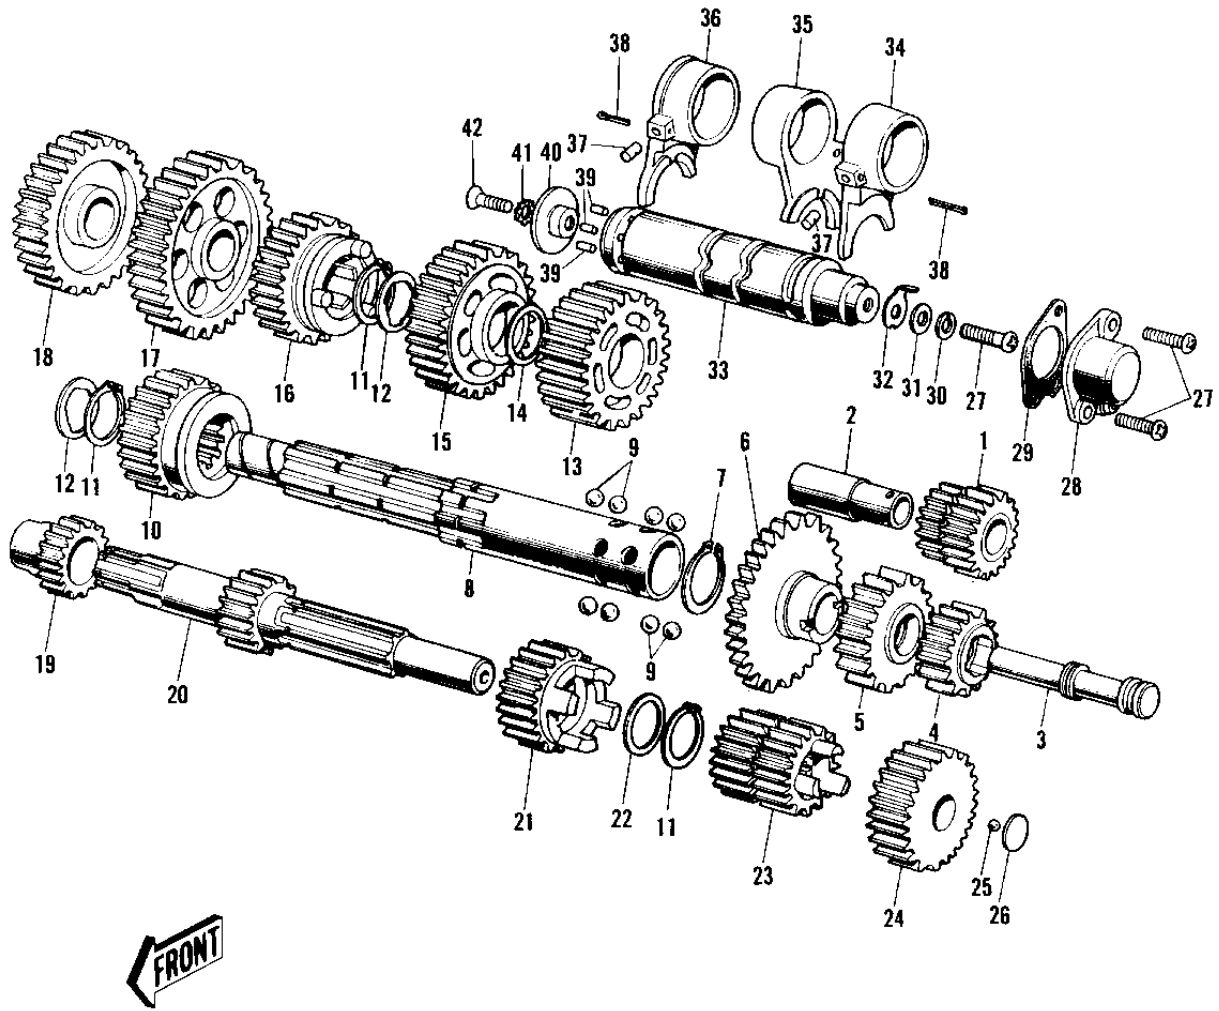

1976 KV100-A7 PARTS DIAGRAM

TRANSMISSION/CHANGE DRUM 1/2 ('70-'73)

1976 KV100-A7 PARTS LIST

TRANSMISSION/CHANGE DRUM 1/2 ('70-'73)

ITEM NAME	PART NUMBER	QUANTITY
GEAR COUNTER (Ref # 1)	13177-005	1
SHAFT COUNTER (Ref # 2)	13180-001	1
ROD,SHIFT (Ref # 3)	49047-1005	1
ROD,SHIFT (Ref # 3)	49047-1005	X
GEAR LOW (Ref # 4)	13177-001	1
GEAR HIGH (Ref # 5)	13177-004	1
ENGINE SPROCKET 15T (Ref # 6)	13144-038	1
CIRCLIP 24MM (Ref # 7)	480J2400	1
SHAFT-OUTPUT (Ref # 8)	13128-035	1
SHAFT-OUTPUT (Ref # 8)	13128-035	1
BALL STEEL 5/16" (Ref # 9)	600A1000	8
TOP GEAR OUTPUT SHAFT (Ref # 10)	13137-012	1
CIRCLIP (Ref # 11)	92033-014	3
WASHER-LOCK (Ref # 12)	92024-030	2
3RD GEAR OUTPUT SHAFT (Ref # 13)	13133-005	1
WASHER THRUST (Ref # 14)	92022-146	1
2ND GEAR OUTPUT SHAFT (Ref # 15)	13131-008	1
GEAR-TRANSMISSION SPU (Ref # 16)	13129-1708	1
LOW GEAR OUTPUT SHAFT (Ref # 17)	13129-010	1
IDLE GEAR (Ref # 18)	13073-004	1
PINION KICKSTARTER (Ref # 19)	13075-004	1
SHAFT,DRIVE (Ref # 20)	13127-032	1
4TH GEAR,DRIVE (Ref # 21)	13129-1053	1
WASHER THRUST (Ref # 22)	92022-118	1
2ND&3RD GEAR,DRIVE (Ref # 23)	13129-1052	1
GEAR,INPUT TOP,24T (Ref # 24)	13129-1927	1
BALL STEEL 7/32" (Ref # 25)	600A0700	1
WASHER THRUST (Ref # 26)	92022-115	1
SCREW PAN HEAD 6X16 (Ref # 27)	220B0616	3